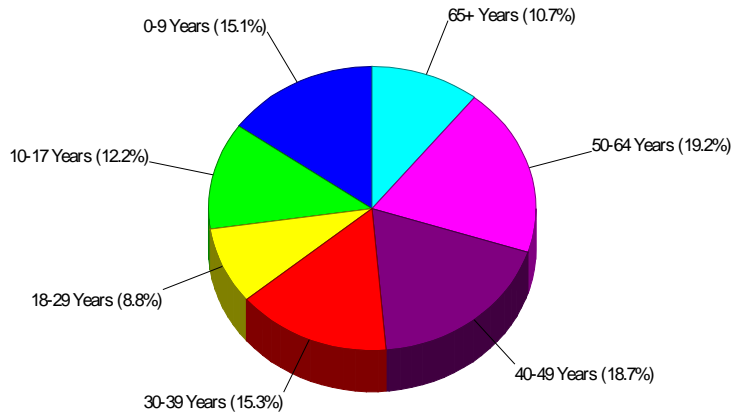

Age Breakdown For Town of Brookfield Average Age = 39.3 Years

Adult Education Level For Town of Brookfield

93.6% High School Graduates
51.7% College Graduates