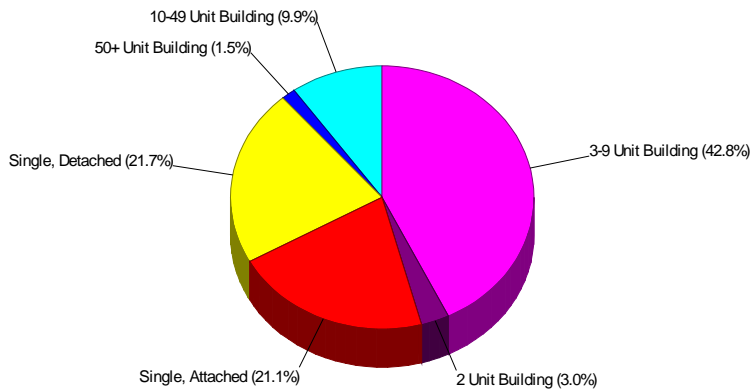

School Type: Regular
Gender: Coed
Student/Teacher Ratio: 18.2 to 1
Mascot: Knights

Housing Information

Brookfield, Town of

Prepared by Christopher Rich

WILLIAM RAVEIS
— REAL ESTATE & HOME SERVICES —
New England's Largest Family-Owned Real Estate Company

Housing Characteristics For Neighborhood Within Town of Brookfield

Average Age of Housing 20 years

Type of Dwelling

Home Ownership For Neighborhood Within Town of Brookfield

Owner Occupied Households = 62.2%
Median Housing Value = \$214,759
Median Number of Bedrooms = 2