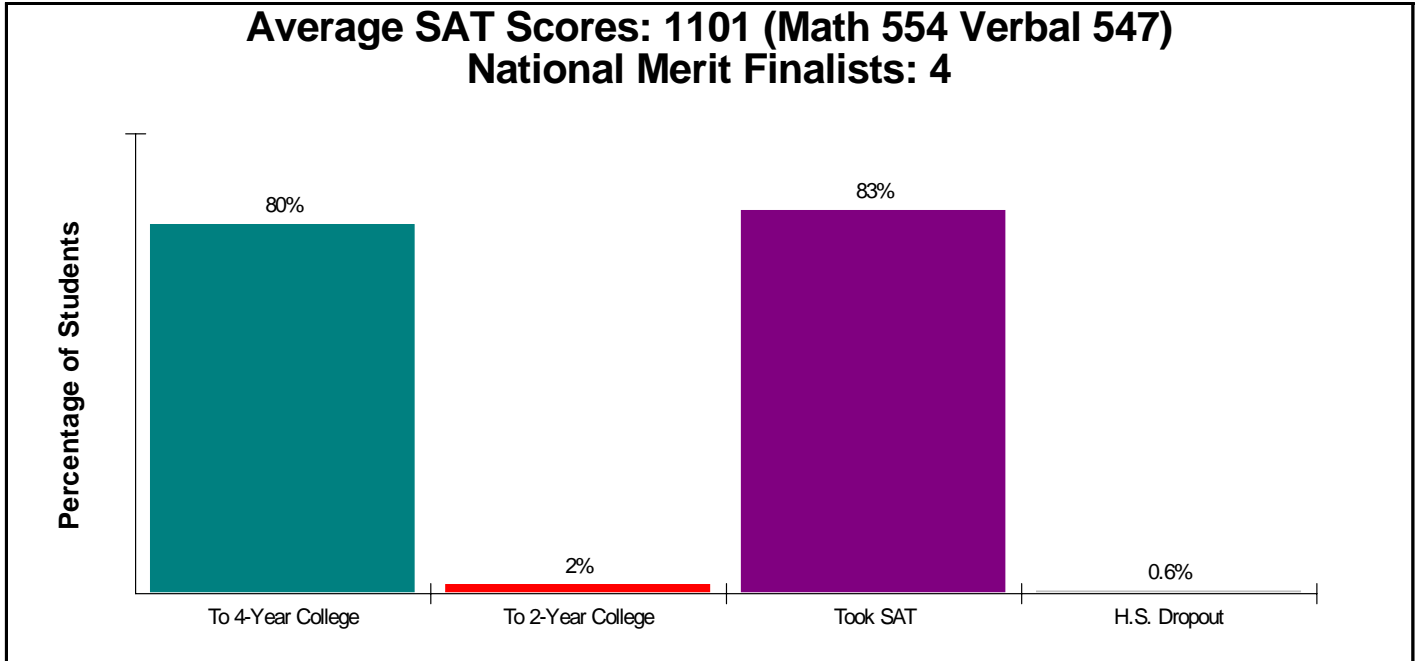

High School Statistics FOR BROOKFIELD SCHOOL DISTRICT

Average SAT Scores: 1101 (Math 554 Verbal 547)
National Merit Finalists: 4