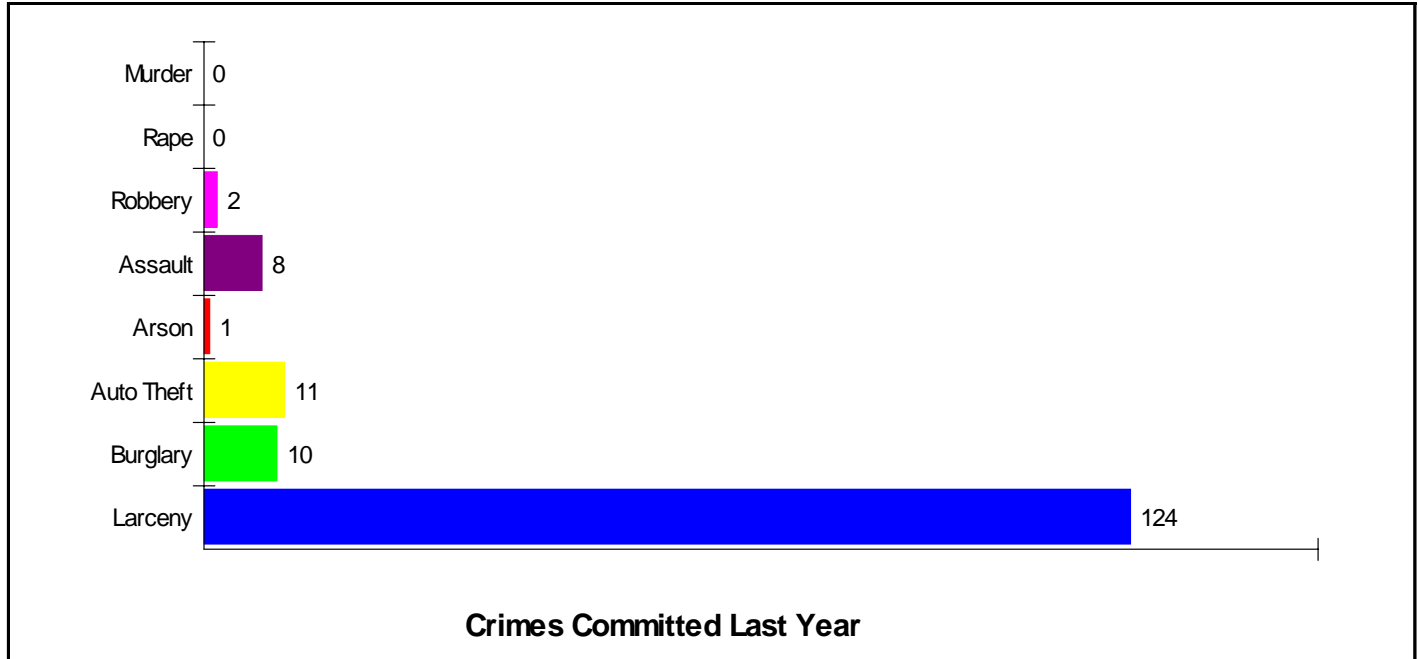

Housing Characteristics For Neighborhood Within Town of Brookfield

Average Age of Housing 20 years

Type of Dwelling

Home Ownership For Neighborhood Within Town of Brookfield

Owner Occupied Households = 62.2%
Median Housing Value = \$214,759
Median Number of Bedrooms = 2

Home Size Breakdown

Rental

For Neighborhood Within Town of Brookfield

Renter Occupied Households = 37.8%

Median Monthly Rent = \$929

Median Number of Bedrooms = 1

Home Size Breakdown

Crime Information

Brookfield, Town of

Prepared by Christopher Rich

WILLIAM RAVEIS
REAL ESTATE & HOME SERVICES
New England's Largest Family-Owned Real Estate Company

Crime Incidents For Town of Brookfield

Crime Index For Town of Brookfield