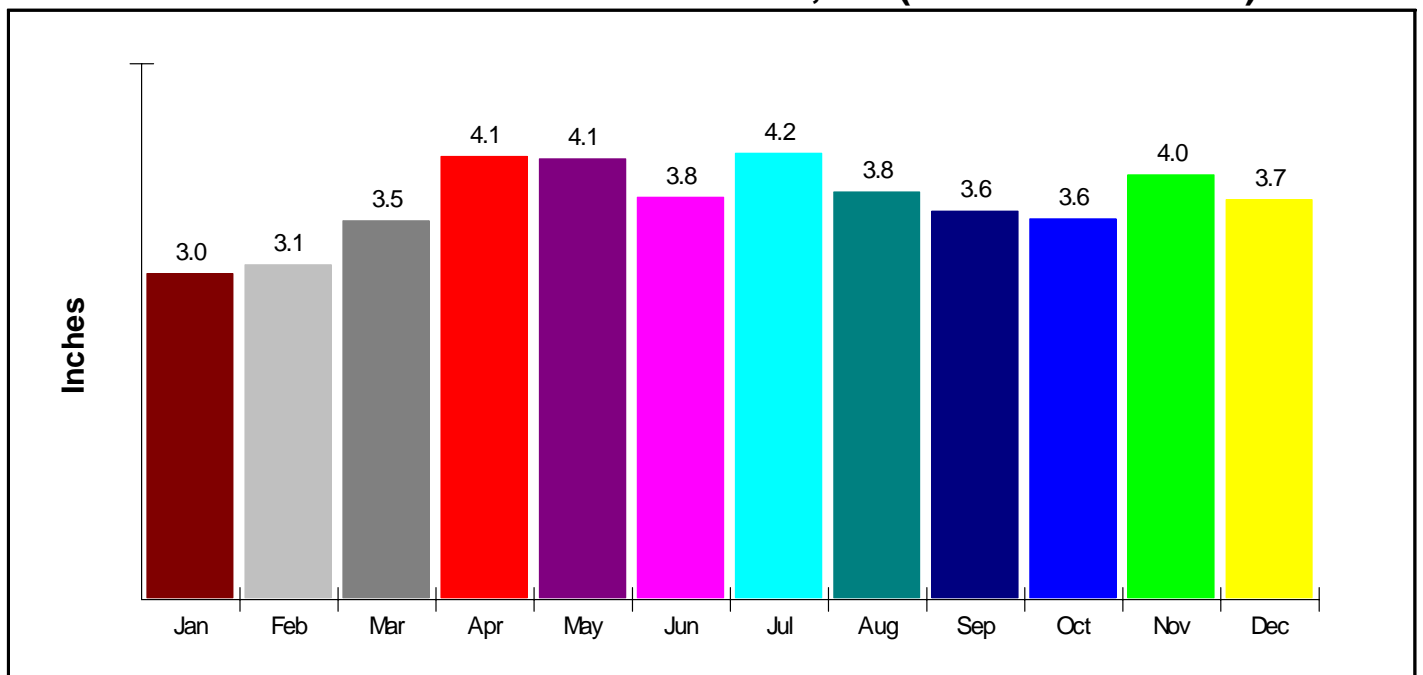

Average Precipitation Measured at BULLS BRIDGE DAM, CT (elevation = 260ft.)

Prepared by Christopher Rich