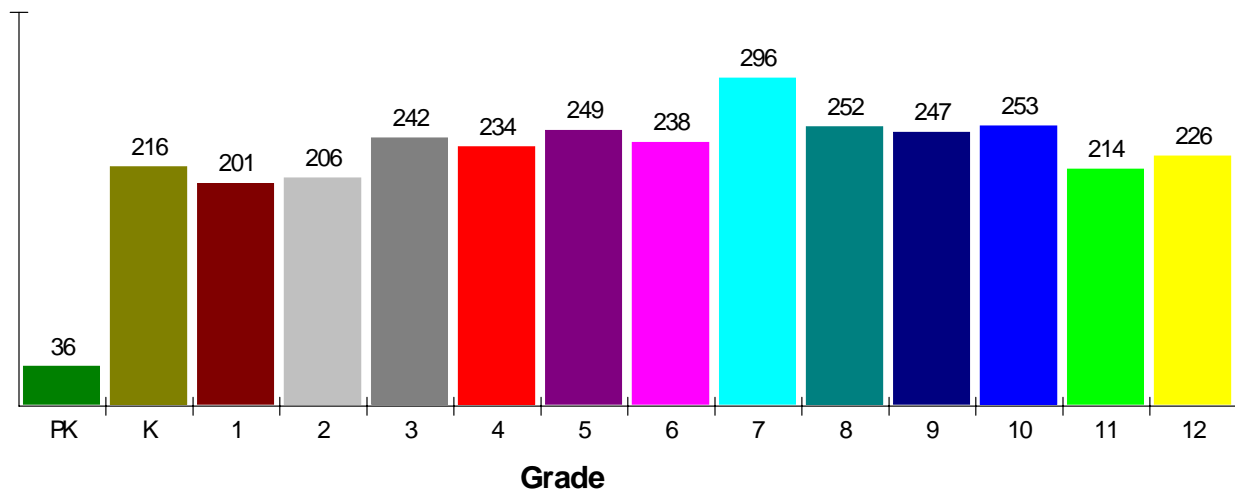

Student Enrollment By Grade FOR BROOKFIELD SCHOOL DISTRICT

Total Enrollment = 3,110

National Enrollment Ranking: 3,661 of 15,679 (76th Percentile)

State Enrollment Ranking: 68 of 189 (64th Percentile)

Prepared by Christopher Rich