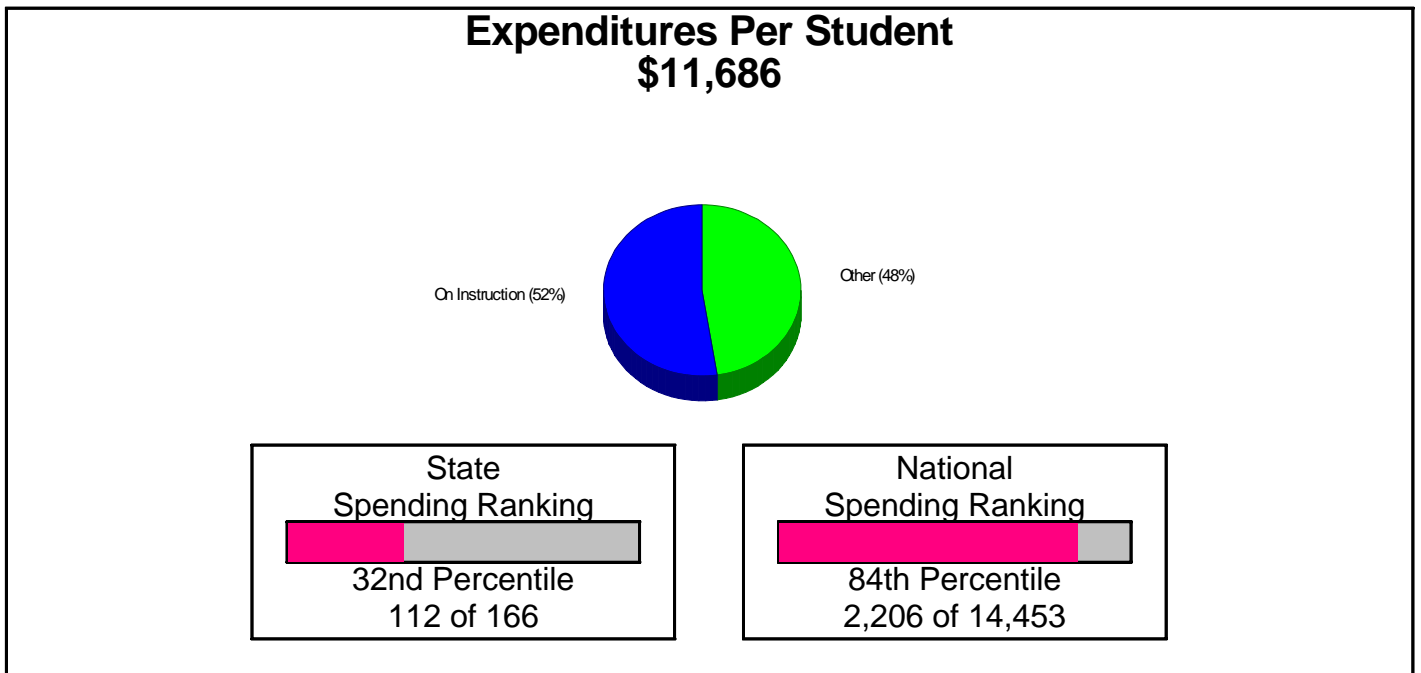

School Expenditures FOR BROOKFIELD SCHOOL DISTRICT

Expenditures Per Student
$11,686

Prepared by Christopher Rich