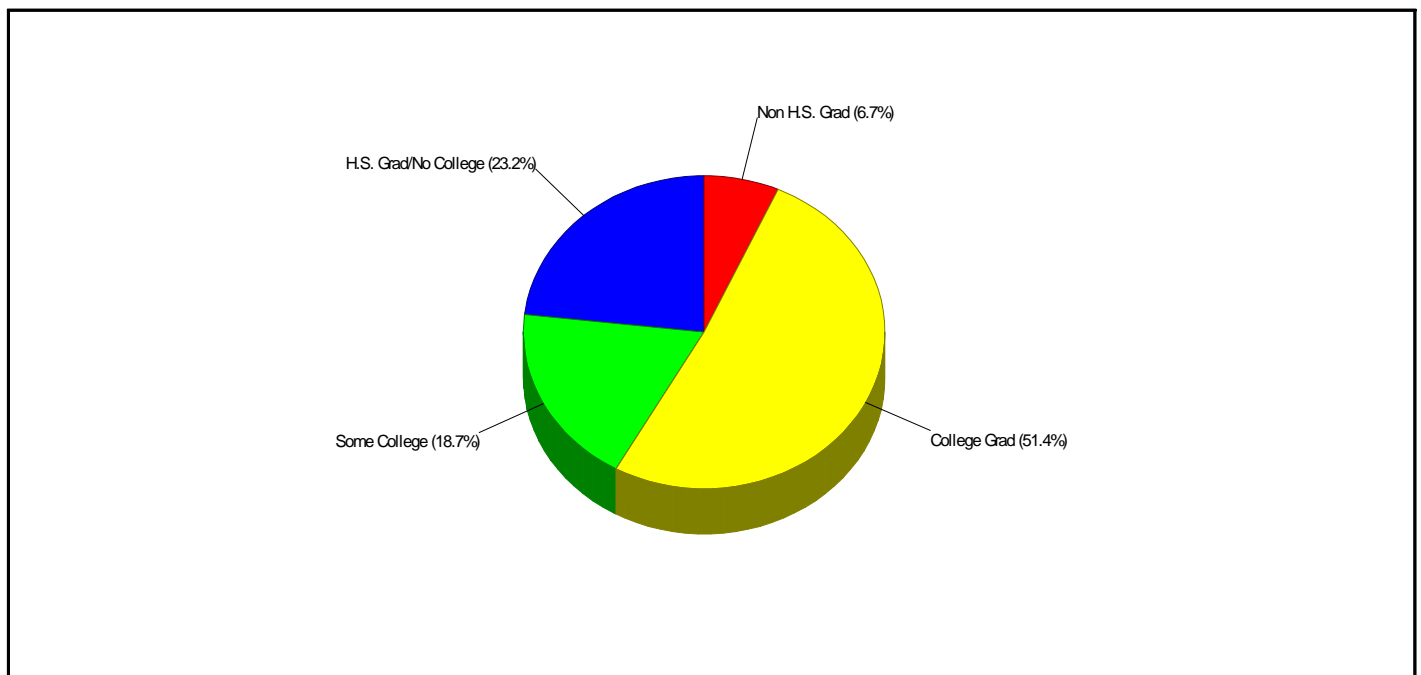

Parent Education Level FOR BROOKFIELD SCHOOL DISTRICT

Prepared by Christopher Rich