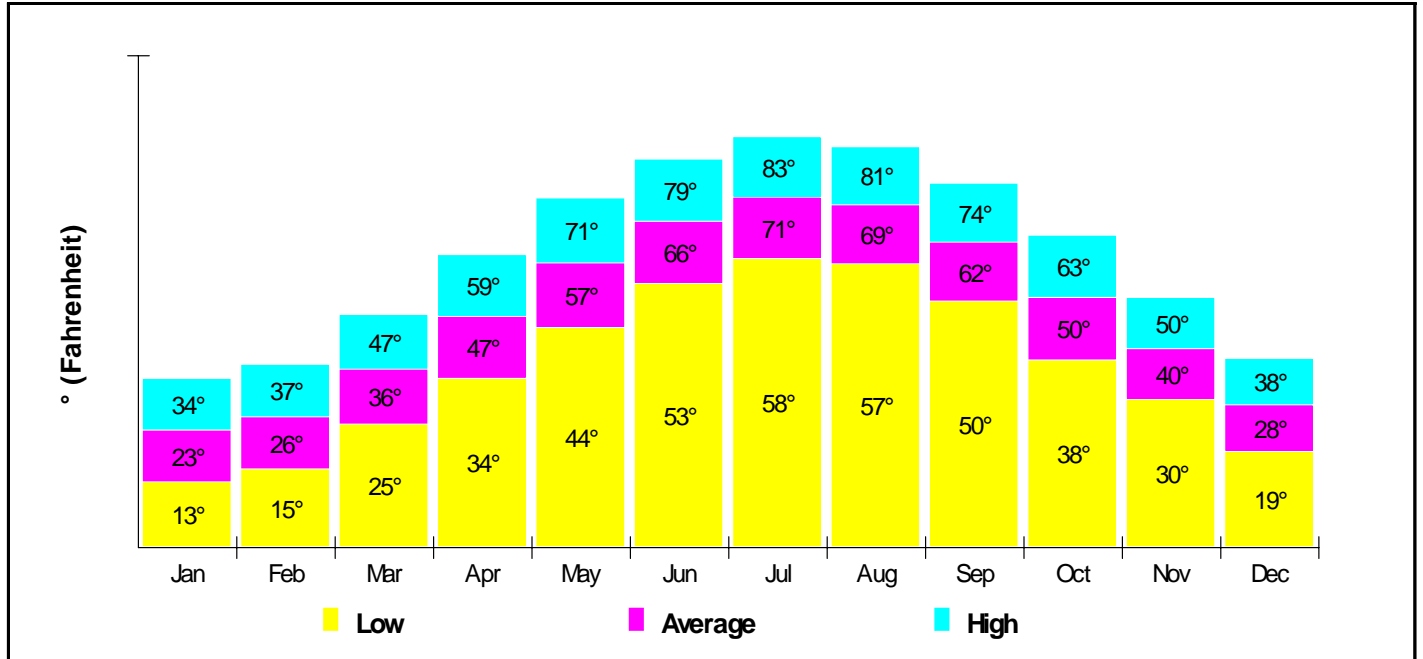

Temperature Measured at BULLS BRIDGE DAM, CT (elevation = 260ft.)