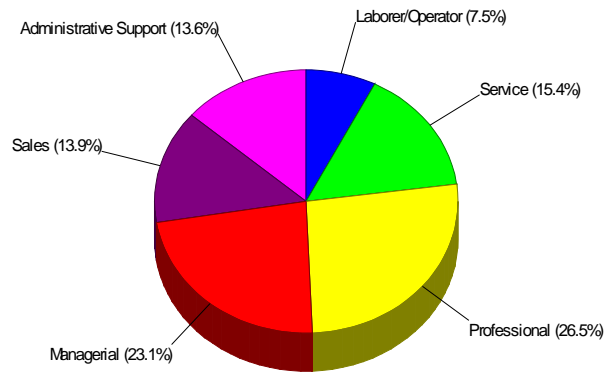

Employment For Town of Brookfield

Average Travel Time To Work = 32.8 Minutes