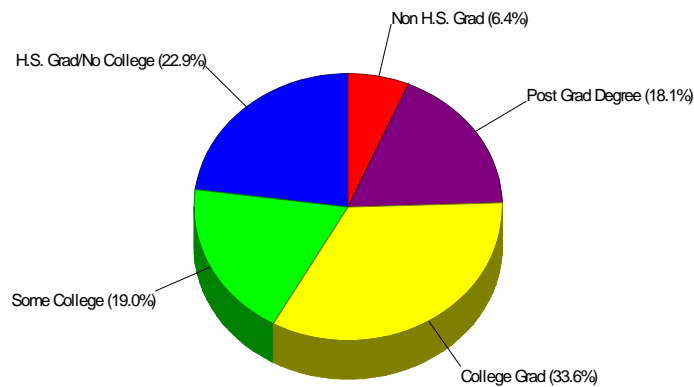

Prepared by Christopher Rich