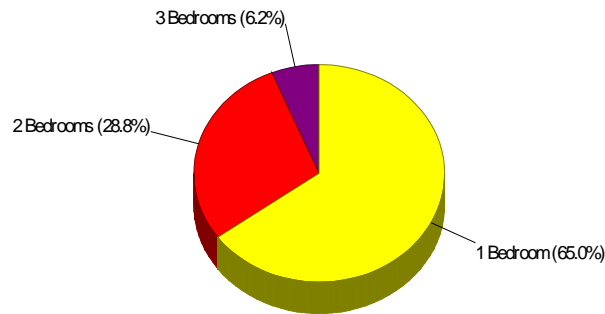

Housing Characteristics For Neighborhood Within Town of Brookfield

Average Age of Housing 20 years

Type of Dwelling

Home Ownership For Neighborhood Within Town of Brookfield

Owner Occupied Households = 62.2%
Median Housing Value = \$214,759
Median Number of Bedrooms = 2

Home Size Breakdown

Rental

For Neighborhood Within Town of Brookfield

Renter Occupied Households = 37.8%

Median Monthly Rent = \$929

Median Number of Bedrooms = 1

Home Size Breakdown

Crime Information

Brookfield, Town of

Prepared by Christopher Rich

WILLIAM RAVEIS
REAL ESTATE & HOME SERVICES
New England's Largest Family-Owned Real Estate Company

Crime Incidents For Town of Brookfield

Crime Index For Town of Brookfield