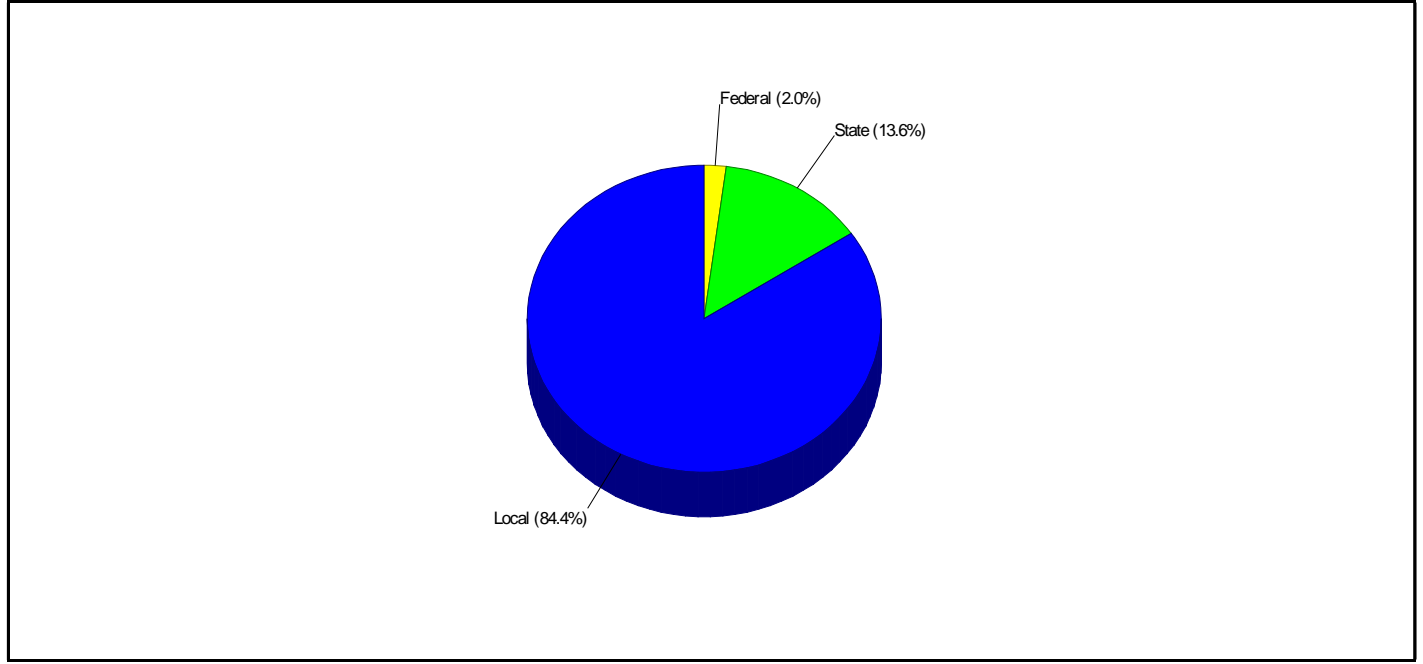

School Funding FOR BROOKFIELD SCHOOL DISTRICT

Prepared by Christopher Rich