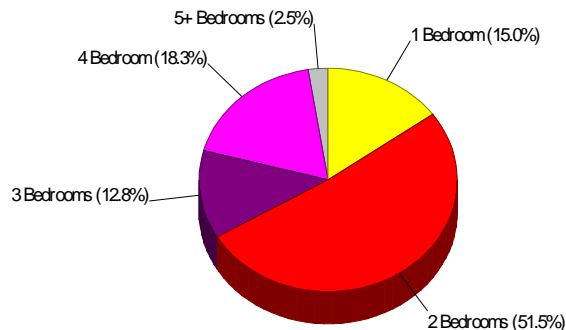

Housing Characteristics For Neighborhood Within Town of Brookfield

Average Age of Housing 20 years

Type of Dwelling

Home Ownership For Neighborhood Within Town of Brookfield

Owner Occupied Households = 62.2%
Median Housing Value = \$214,759
Median Number of Bedrooms = 2

Home Size Breakdown

Rental

For Neighborhood Within Town of Brookfield

Renter Occupied Households = 37.8%

Median Monthly Rent = \$929

Median Number of Bedrooms = 1

Home Size Breakdown

Crime Information