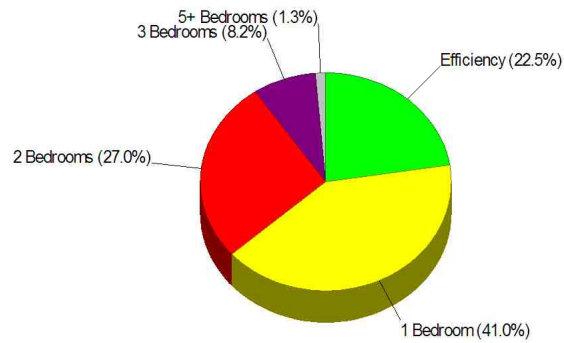

Average Age of Housing 61 years

Type of Dwelling

Home Ownership For Neighborhood Within City of Danbury

Owner Occupied Households = 5.6%
Median Housing Value = \$193,002
Median Number of Bedrooms = 2

Home Size Breakdown

Prepared by Christopher Rich

WILLIAM RAVEIS
REAL ESTATE & HOME SERVICES
New England's Largest Family-Owned Real Estate Company

Housing Information

Rental

For Neighborhood Within City of Danbury

Renter Occupied Households = 94.4%

Median Monthly Rent = \$685

Median Number of Bedrooms = 1

Home Size Breakdown

Crime Information

Danbury, City of

Prepared by Christopher Rich

WILLIAM RAVEIS
REAL ESTATE & HOME SERVICES
New England's Largest Family-Owned Real Estate Company