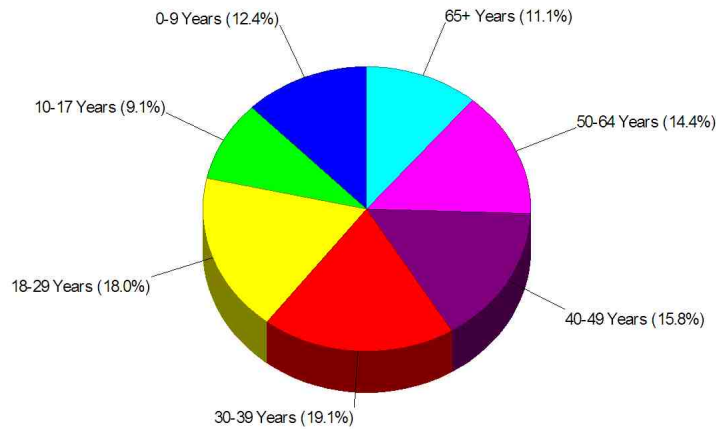

Age Breakdown For City of Danbury Average Age = 35.4 Years

Adult Education Level For City of Danbury

82.8% High School Graduates
35.8% College Graduates