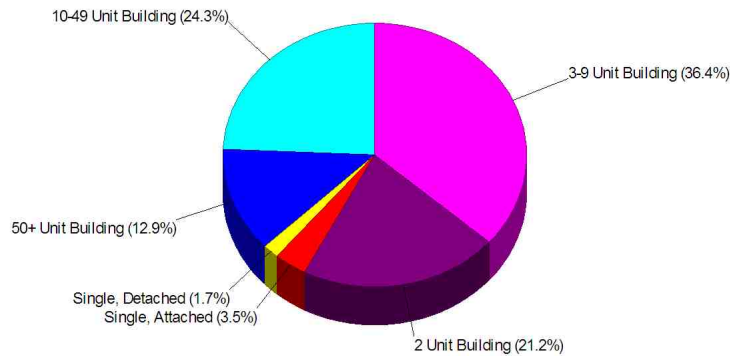

Type of Dwelling

Home Ownership For Neighborhood Within City of Danbury

Owner Occupied Households = 5.6%
Median Housing Value = $193,002
Median Number of Bedrooms = 2