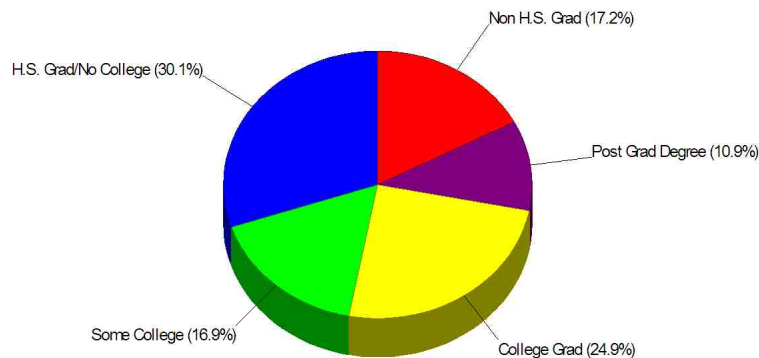

Prepared by Christopher Rich