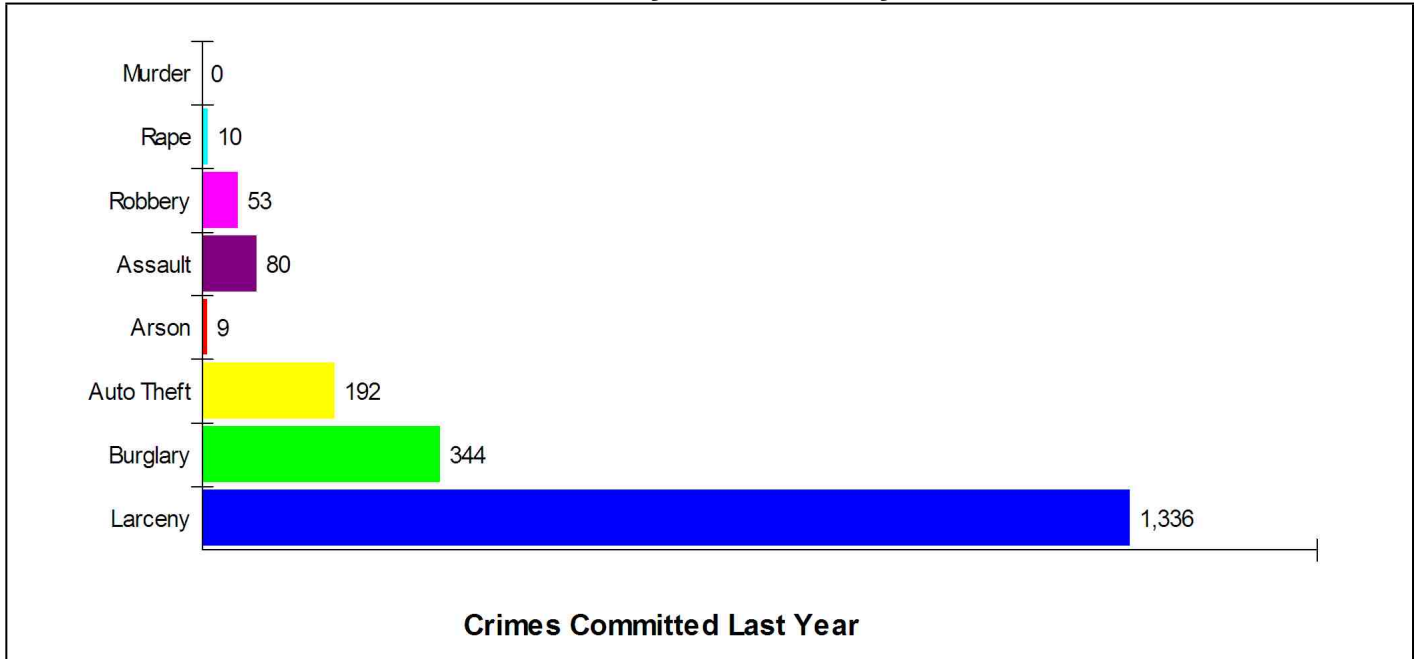

Crime Incidents For City of Danbury