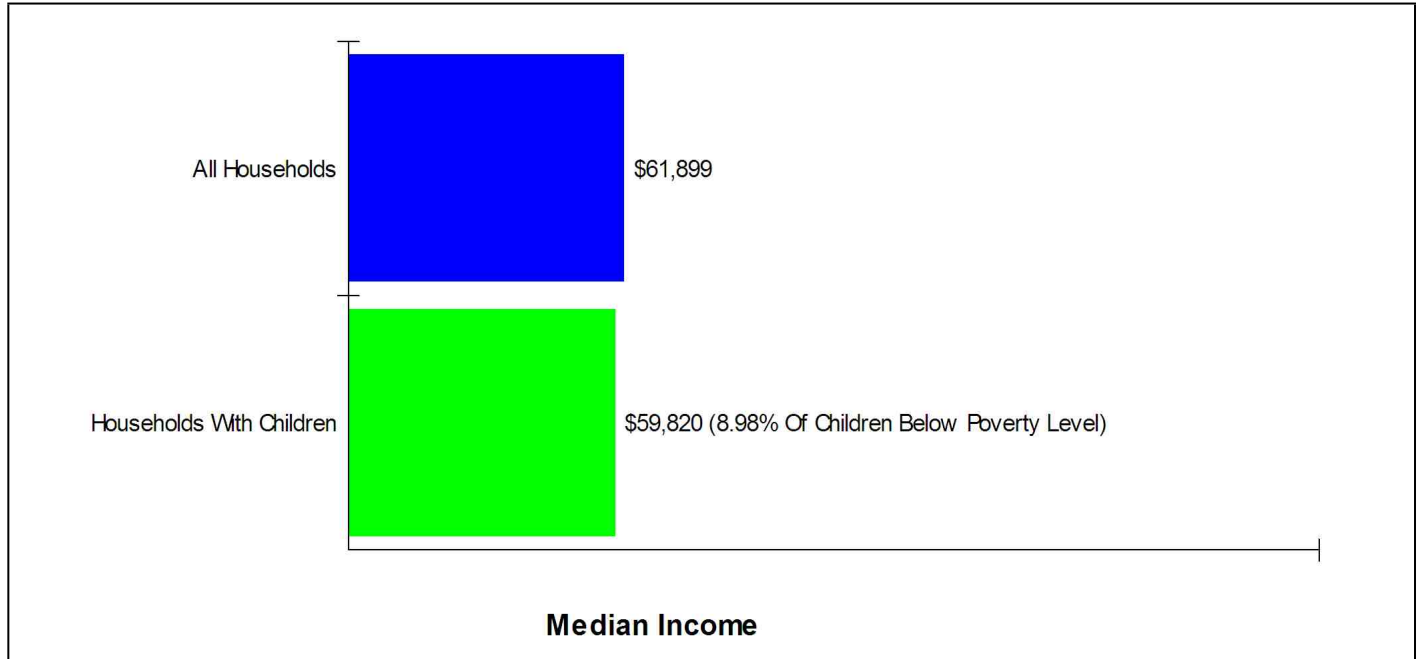

Income FOR DANBURY SCHOOL DISTRICT