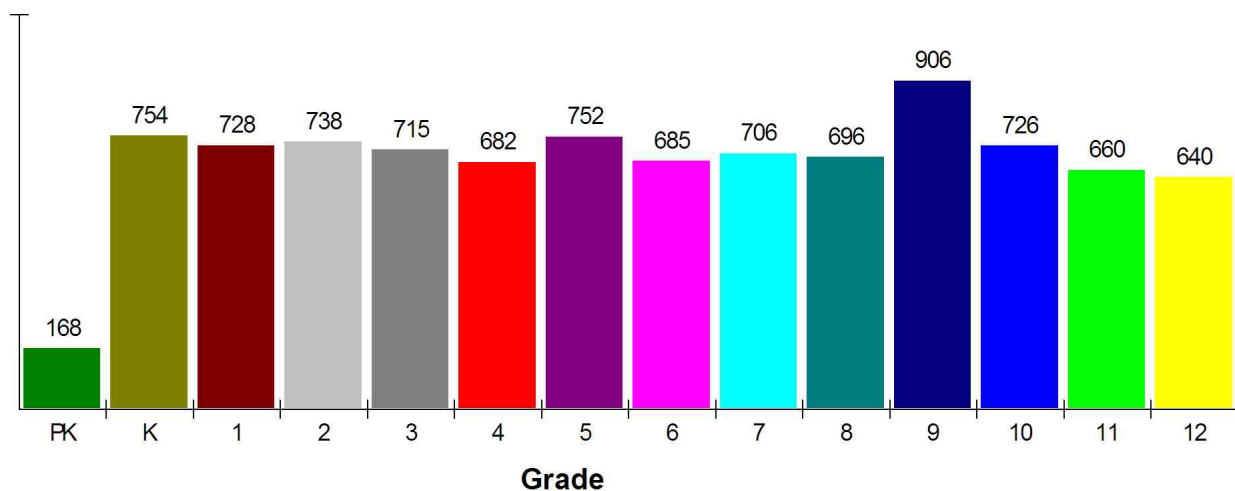

Student Enrollment By Grade FOR DANBURY SCHOOL DISTRICT

Total Enrollment = 9,556

National Enrollment Ranking: 936 of 15,679 (94th Percentile)
State Enrollment Ranking: 9 of 189 (95th Percentile)

Prepared by Christopher Rich