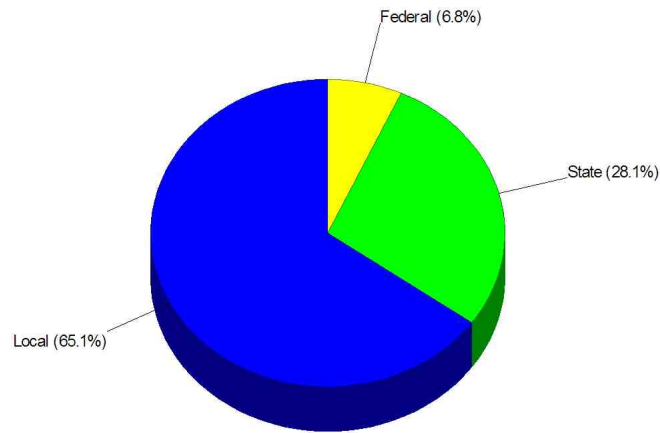

School Funding FOR DANBURY SCHOOL DISTRICT

Prepared by Christopher Rich