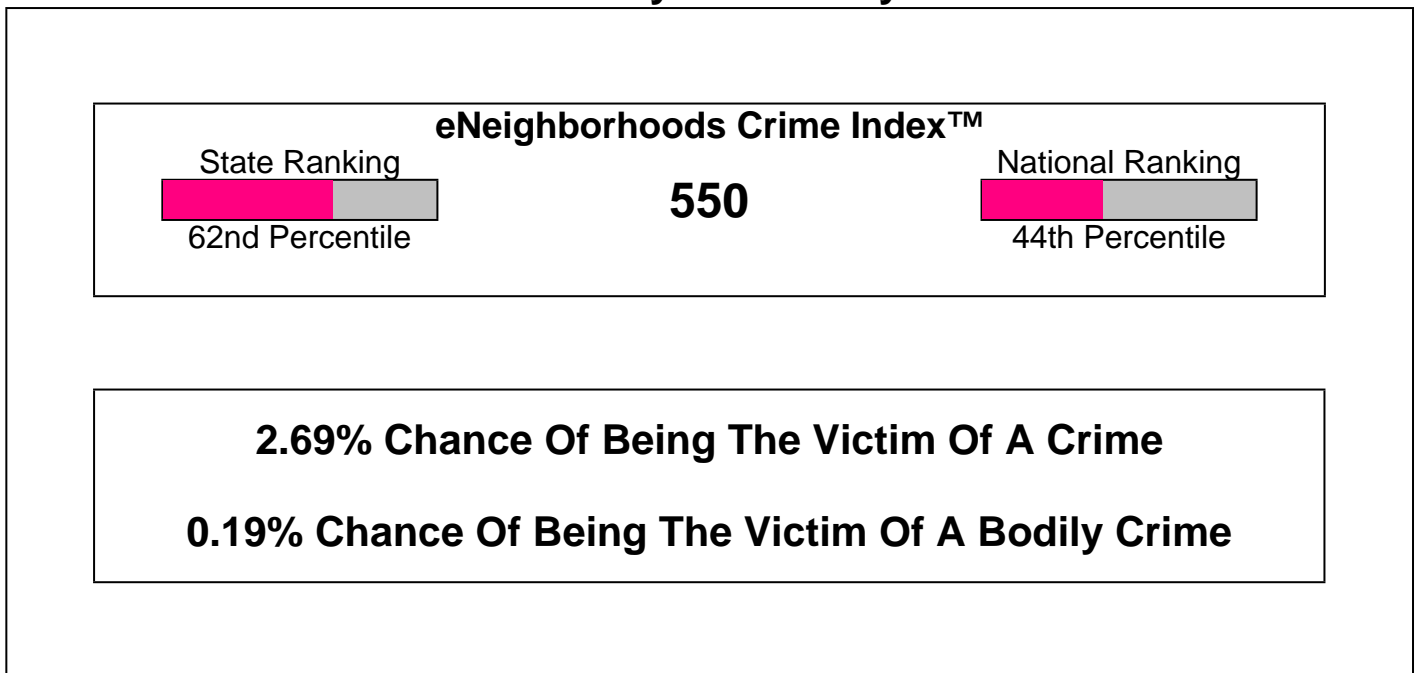

Crime Index For City of Danbury

Prepared by Christopher Rich