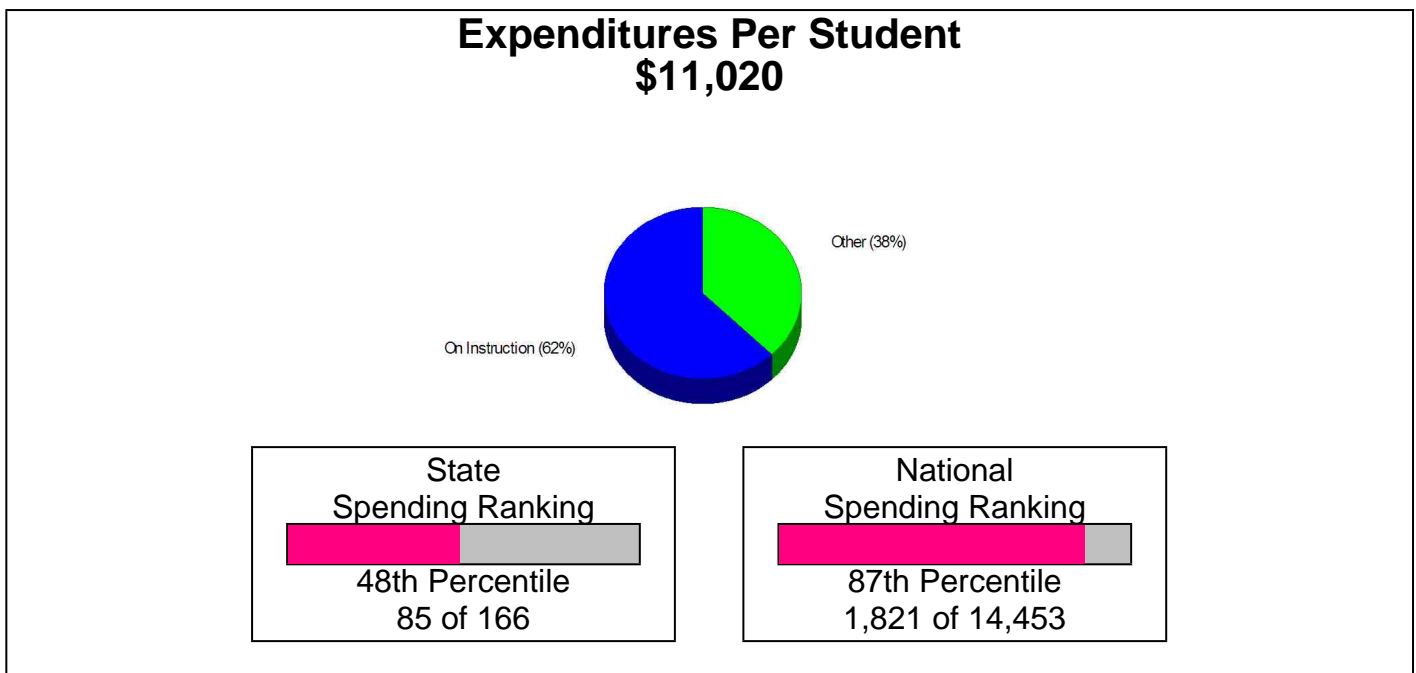

School Expenditures FOR DANBURY SCHOOL DISTRICT

Expenditures Per Student
$11,020

Prepared by Christopher Rich