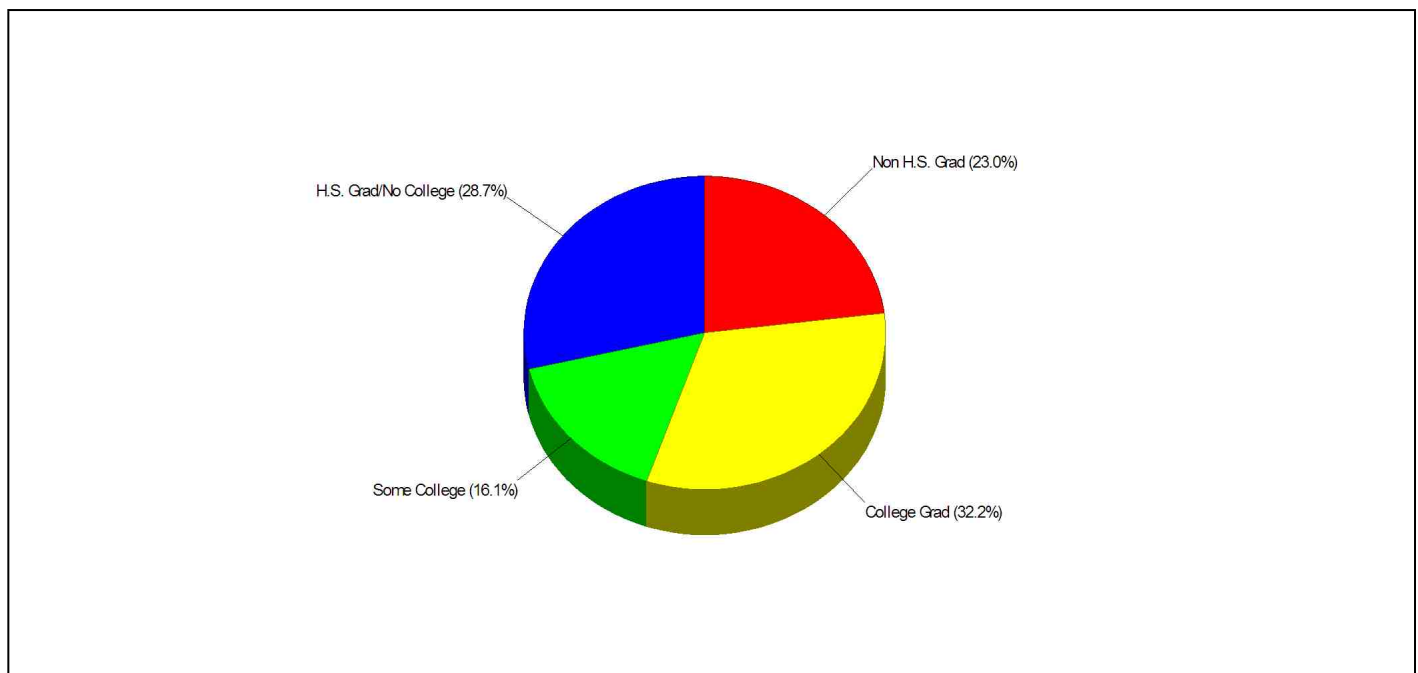

Parent Education Level FOR DANBURY SCHOOL DISTRICT

Prepared by Christopher Rich