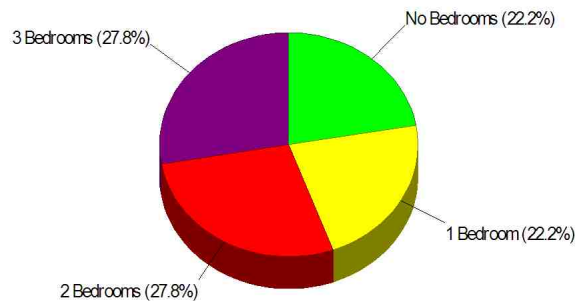

Home Size Breakdown

Prepared by Christopher Rich