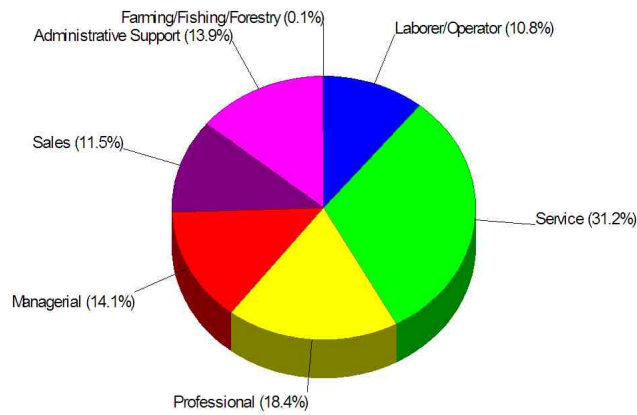

Employment For City of Danbury

Average Travel Time To Work = 28.3 Minutes

Occupation

Prepared by Christopher Rich