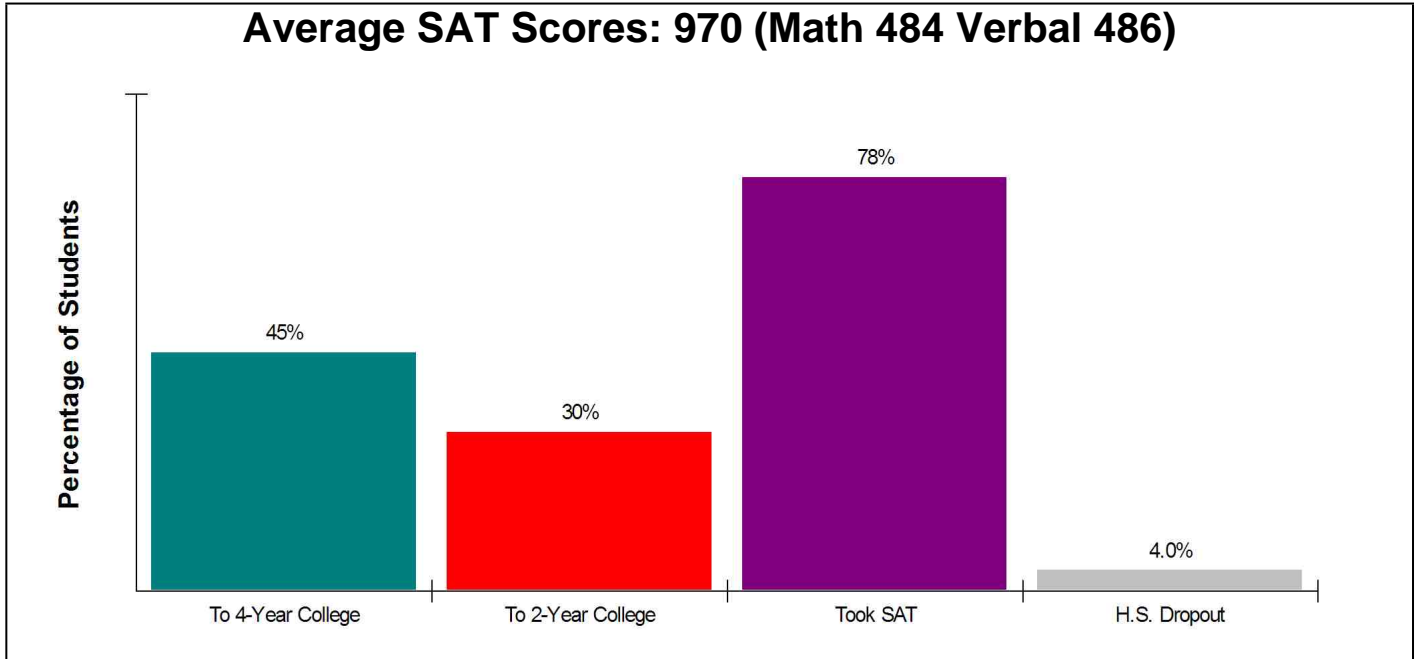

High School Statistics FOR DANBURY SCHOOL DISTRICT Average SAT Scores: 970 (Math 484 Verbal 486)