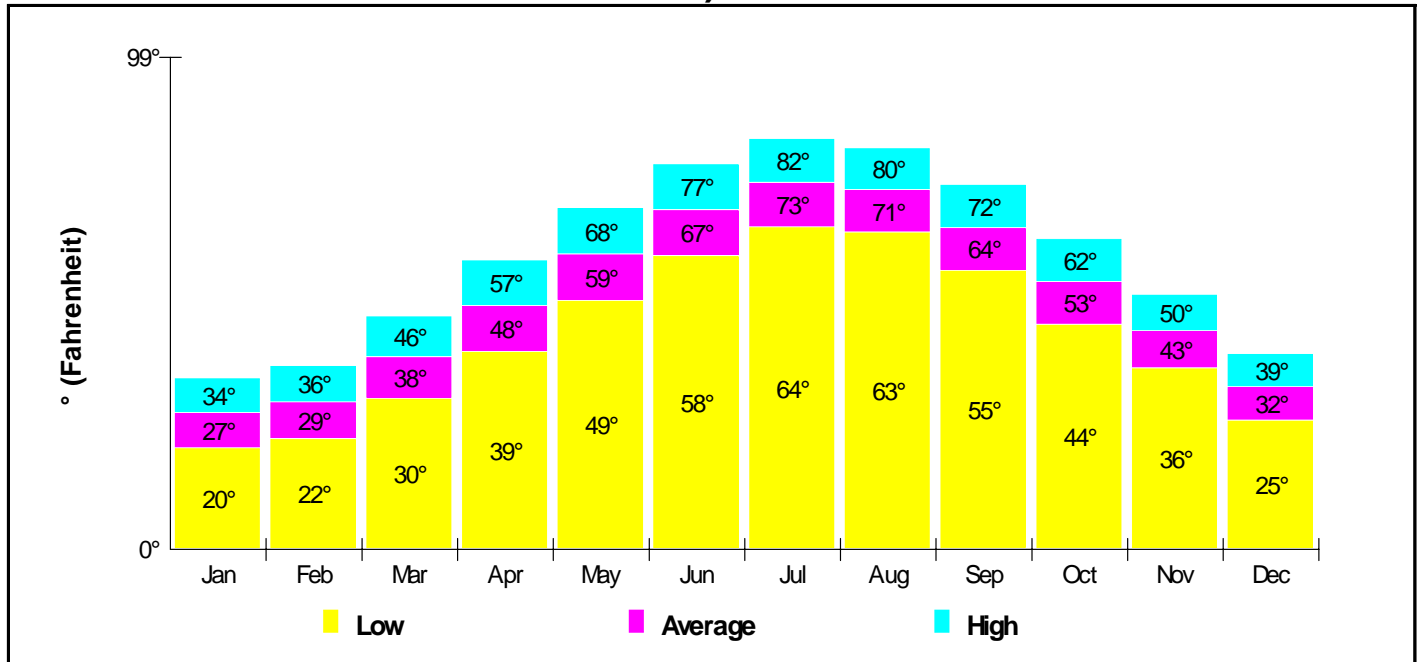

Temperature

Measured at WESTCHESTER COUNTY AIRPORT, NY (elevation = 443ft.)