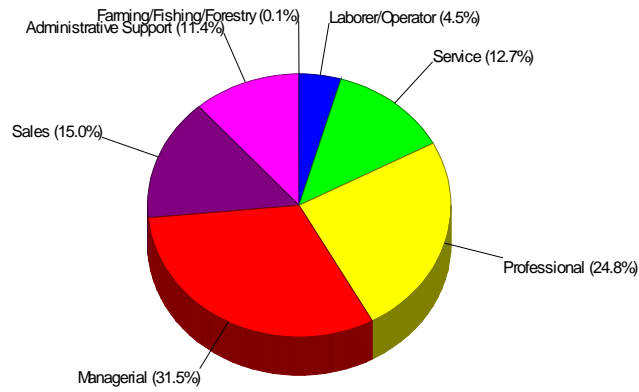

Employment For Town of Greenwich

Average Travel Time To Work = 33.3 Minutes