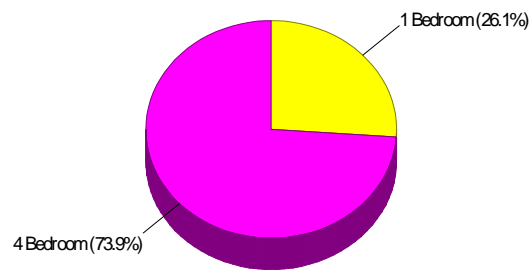

Housing Characteristics For Neighborhood Within Town of Greenwich

Average Age of Housing 45 years

Type of Dwelling

Home Ownership For Neighborhood Within Town of Greenwich

Owner Occupied Households = 90.5%
Median Housing Value = \$1,754,565
Median Number of Bedrooms = 4

Home Size Breakdown

Rental

For Neighborhood Within Town of Greenwich

Renter Occupied Households = 9.5%

Median Monthly Rent = \$1,903

Median Number of Bedrooms = 4

Home Size Breakdown

Crime Information