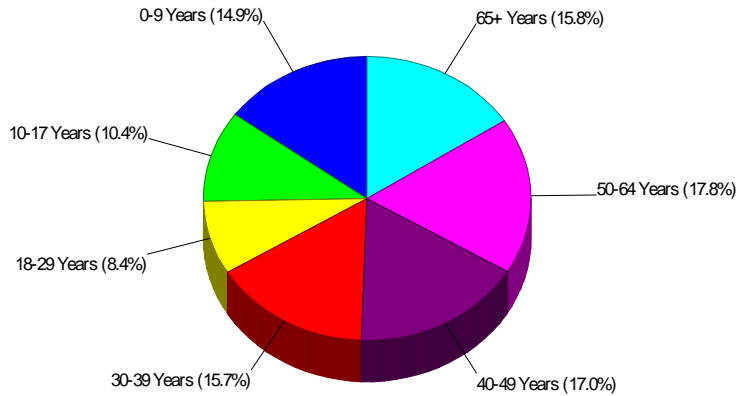

Age Breakdown For Town of Greenwich Average Age = 40.3 Years