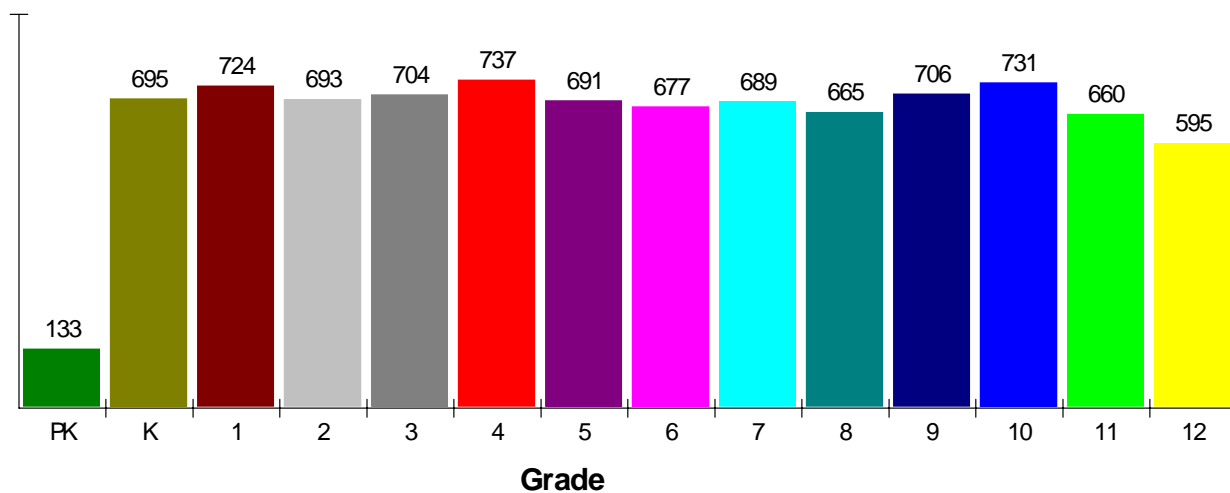

Student Enrollment By Grade FOR GREENWICH SCHOOL DISTRICT

Total Enrollment = 9,100

National Enrollment Ranking: 1,102 of 15,679 (92nd Percentile)
State Enrollment Ranking: 13 of 189 (93rd Percentile)

Prepared by Christopher Rich