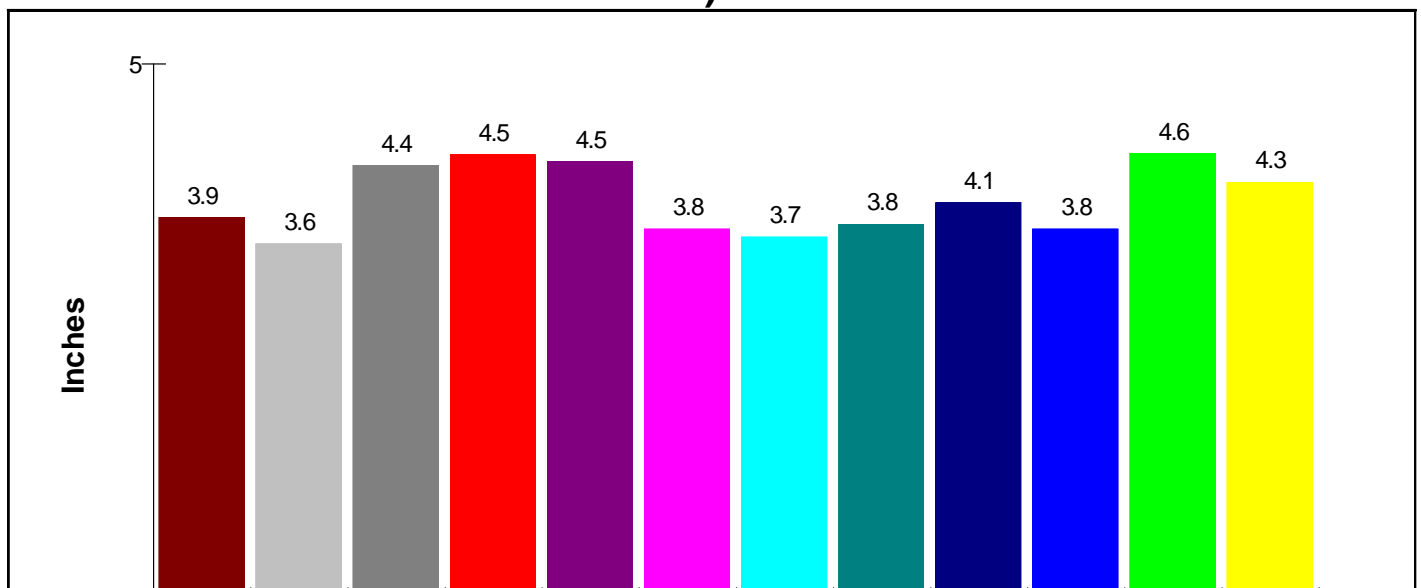

Average Precipitation

Measured at WESTCHESTER COUNTY AIRPORT, NY (elevation = 443ft.)