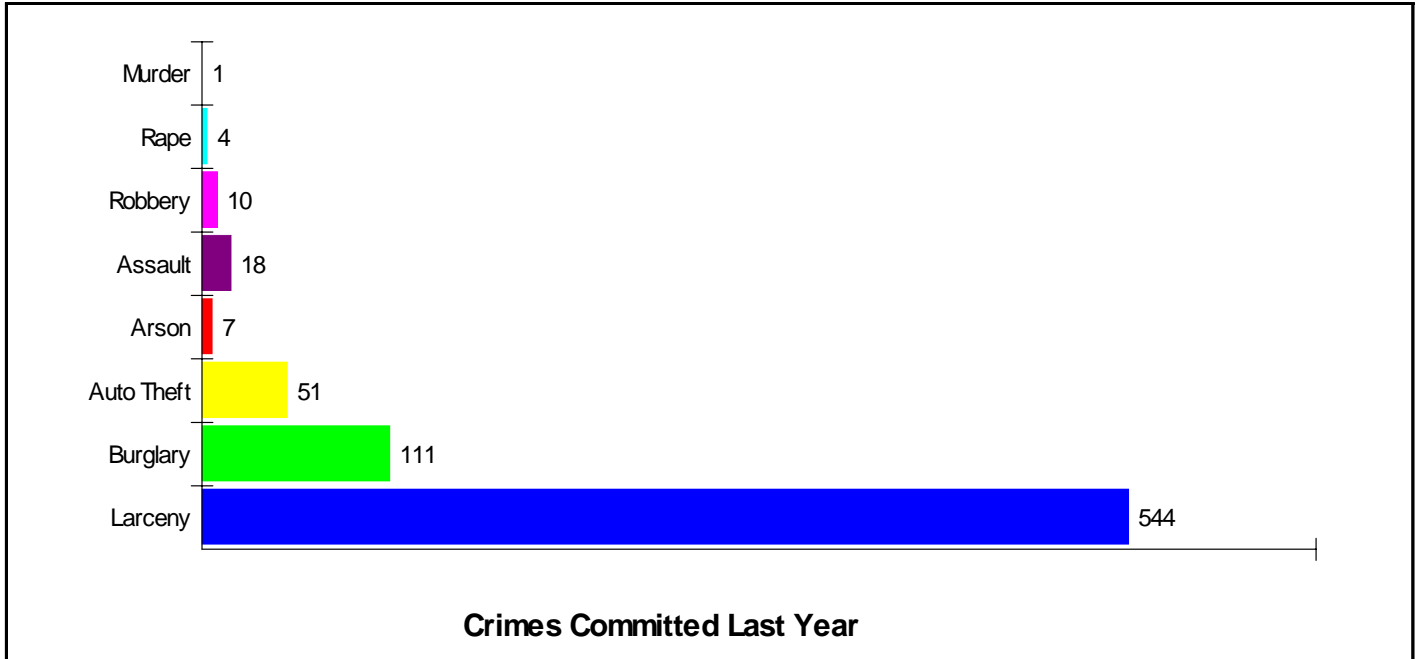

Crime Incidents For Town of Greenwich