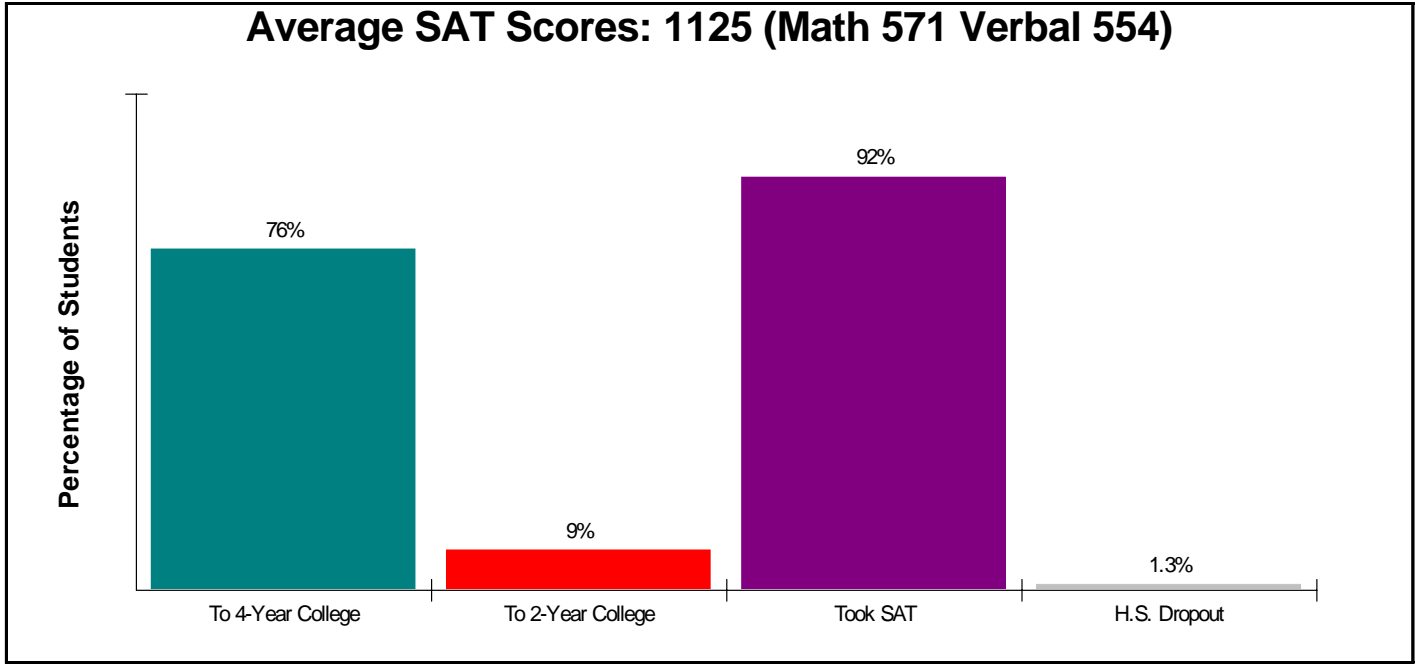

High School Statistics FOR GREENWICH SCHOOL DISTRICT

Average SAT Scores: 1125 (Math 571 Verbal 554)