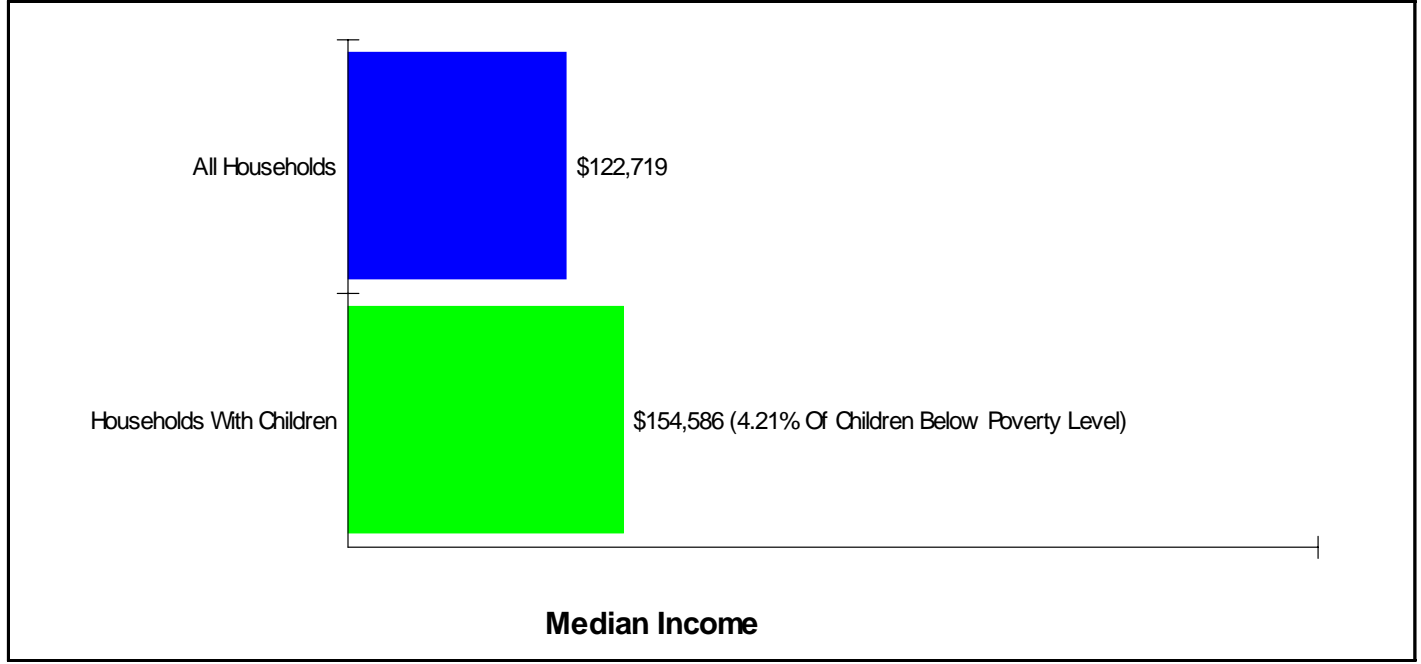

Income FOR GREENWICH SCHOOL DISTRICT