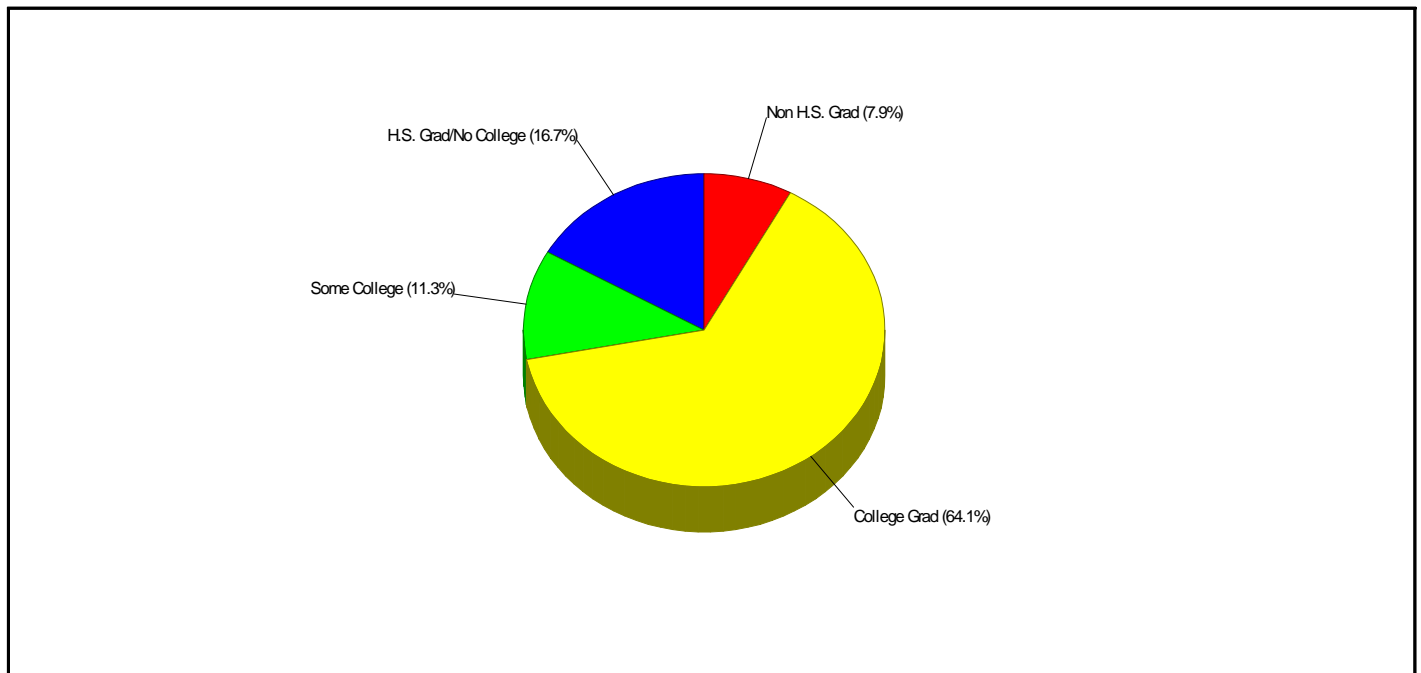

Parent Education Level FOR GREENWICH SCHOOL DISTRICT

Prepared by Christopher Rich