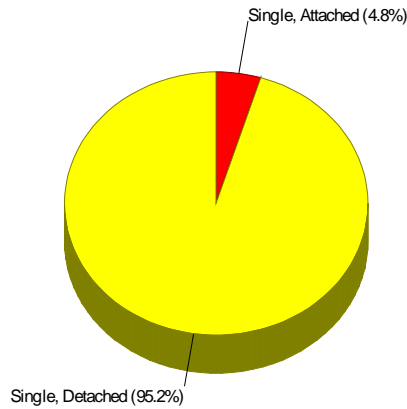

Housing Characteristics For Neighborhood Within Town of Greenwich

Average Age of Housing 45 years

Type of Dwelling

Home Ownership For Neighborhood Within Town of Greenwich

Owner Occupied Households = 90.5%
Median Housing Value = \$1,754,565
Median Number of Bedrooms = 4