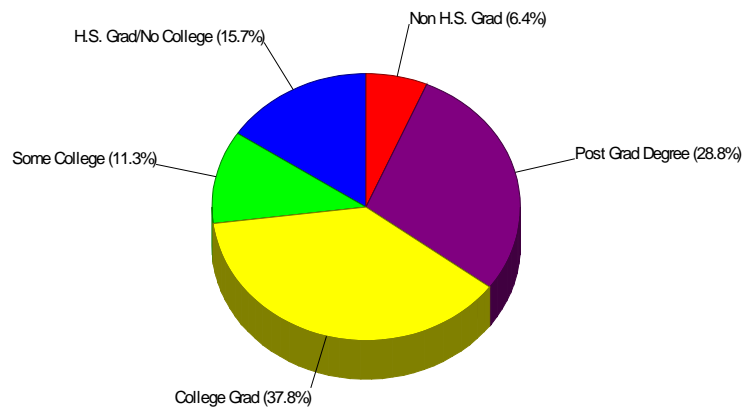

Adult Education Level For Town of Greenwich

93.6% High School Graduates
66.6% College Graduates