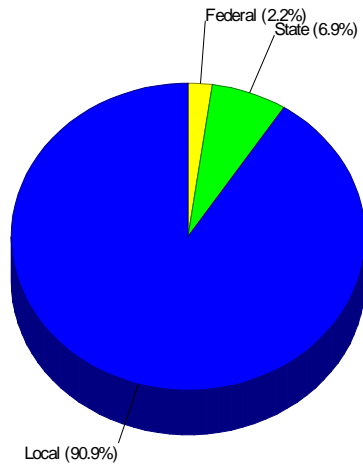

School Funding FOR GREENWICH SCHOOL DISTRICT