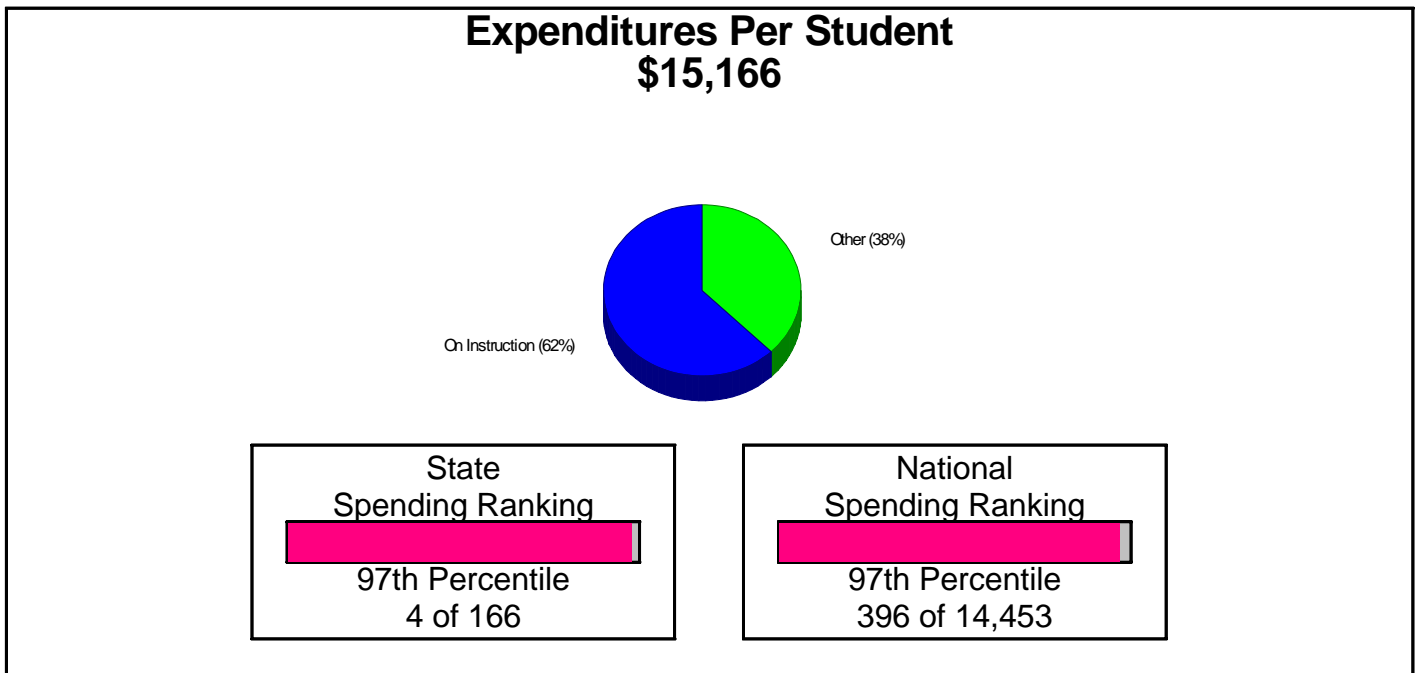

School Expenditures FOR GREENWICH SCHOOL DISTRICT

Expenditures Per Student
$15,166

Prepared by Christopher Rich