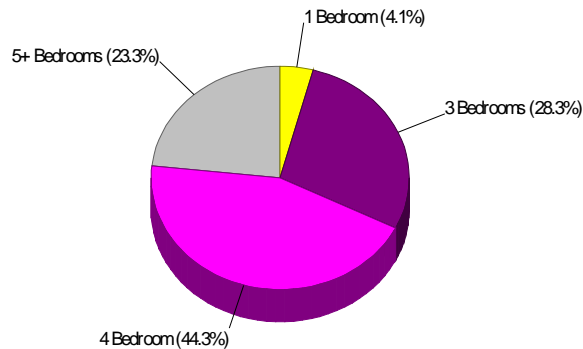

Housing Characteristics For Neighborhood Within Town of Greenwich

Average Age of Housing 45 years

Type of Dwelling

Home Ownership For Neighborhood Within Town of Greenwich

Owner Occupied Households = 90.5%
Median Housing Value = \$1,754,565
Median Number of Bedrooms = 4

Home Size Breakdown

Rental

For Neighborhood Within Town of Greenwich

Renter Occupied Households = 9.5%

Median Monthly Rent = \$1,903

Median Number of Bedrooms = 4

Home Size Breakdown

Crime Information