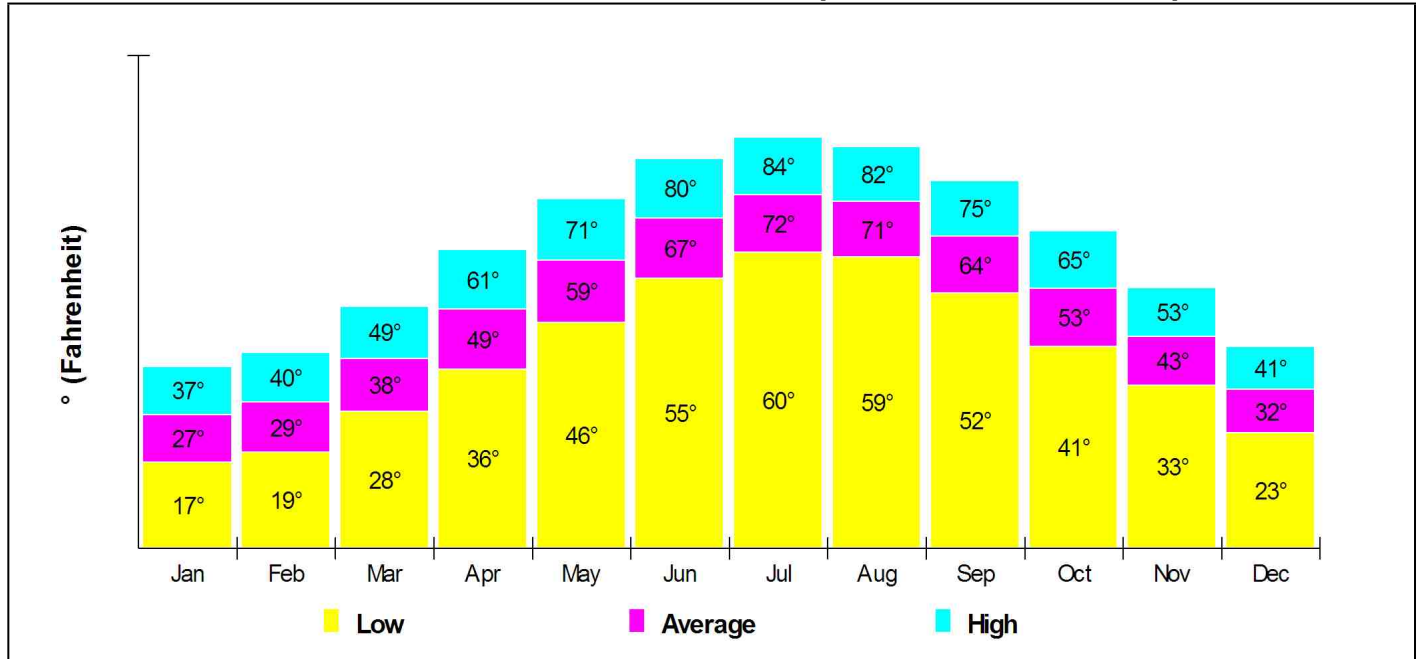

Temperature Measured at STAMFORD, CT (elevation = 190ft.)