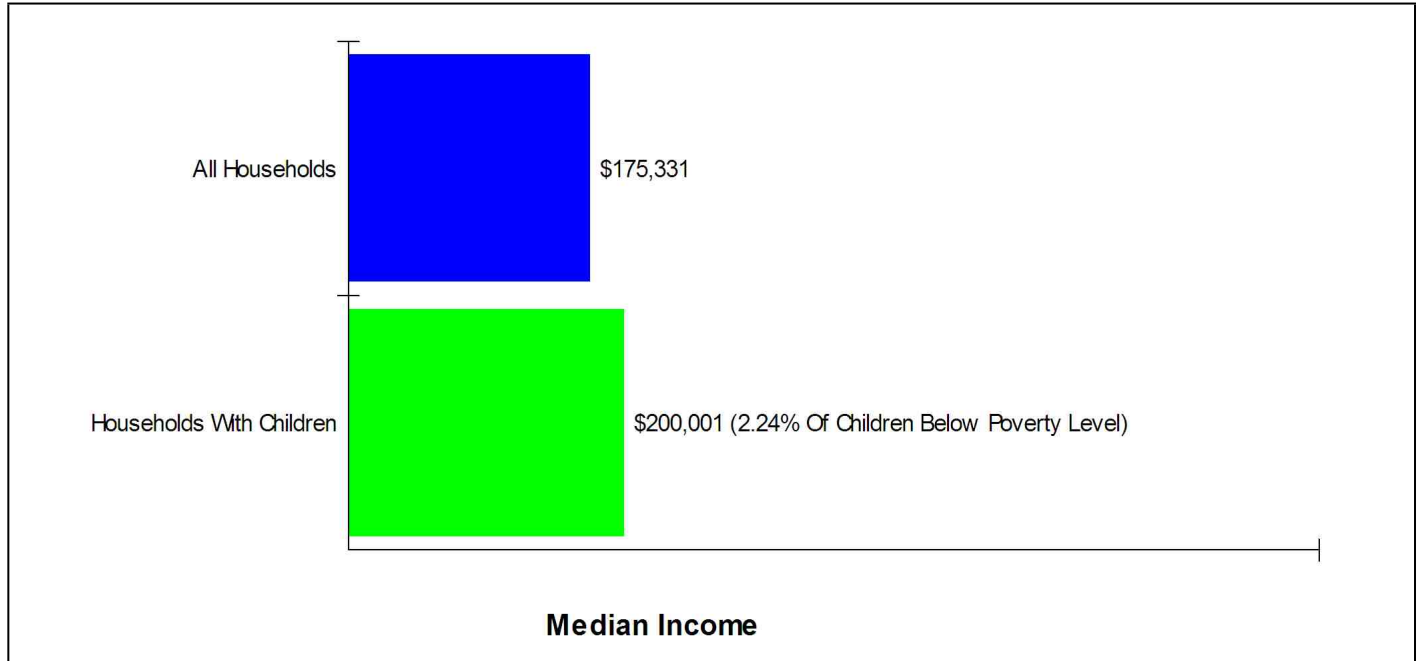

Income FOR NEW CANAAN SCHOOL DISTRICT