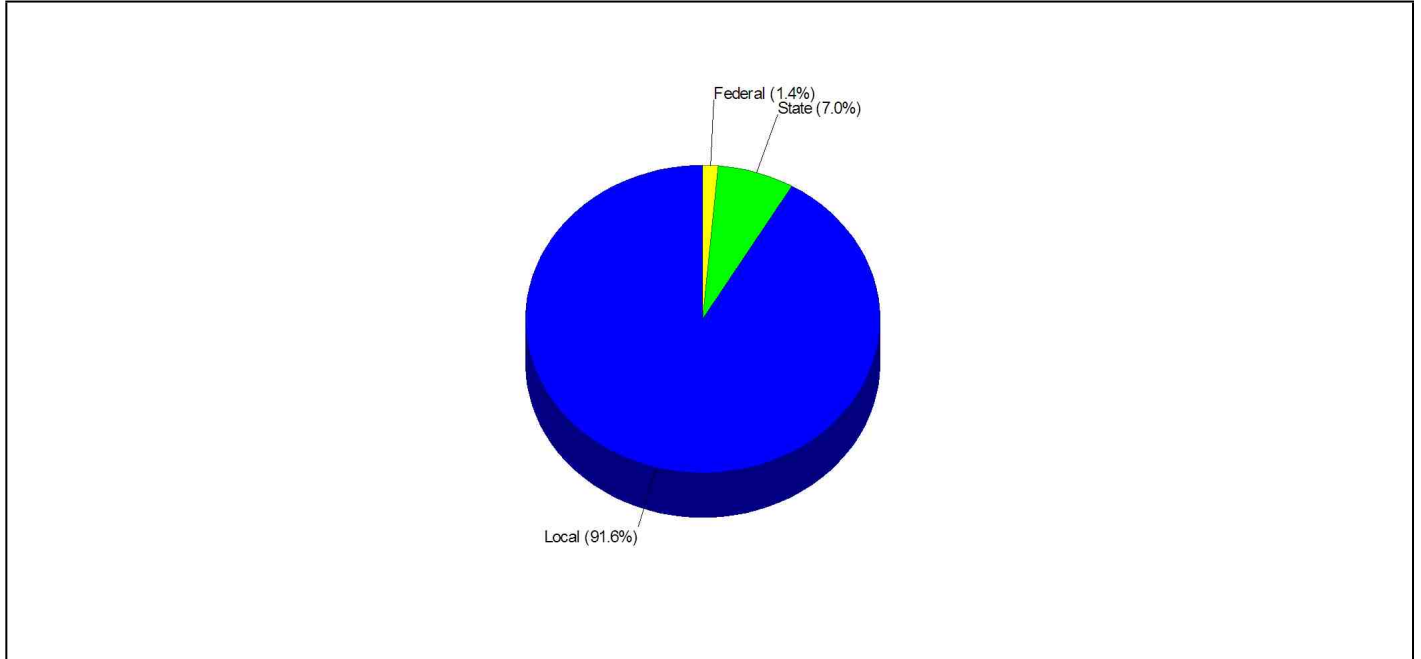

School Funding FOR NEW CANAAN SCHOOL DISTRICT

Prepared by Christopher Rich