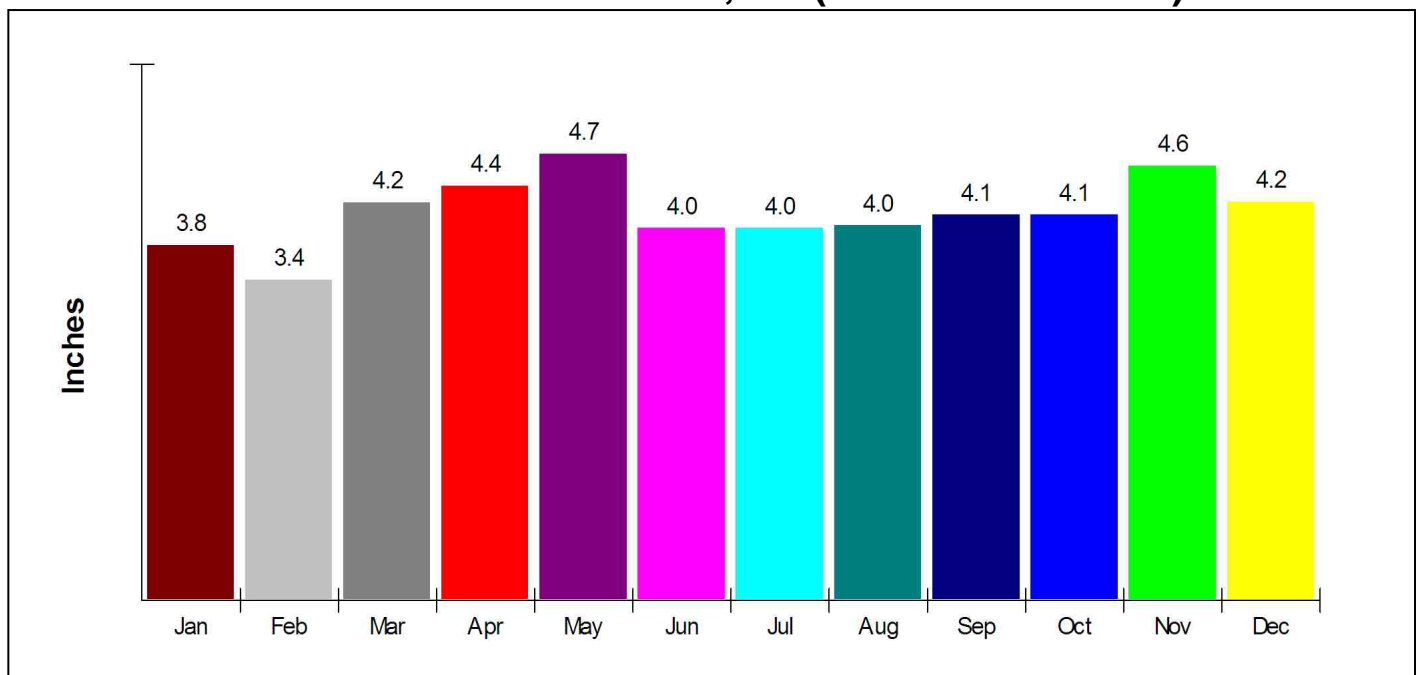

Average Precipitation Measured at STAMFORD, CT (elevation = 190ft.)

Prepared by Christopher Rich