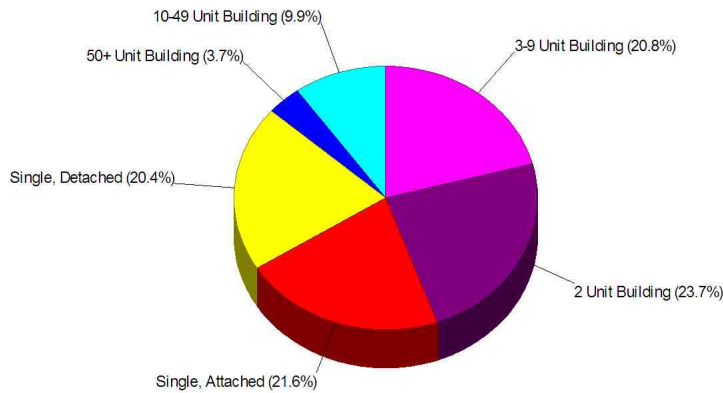

Type of Dwelling

Home Ownership For Neighborhood Within Town of New Canaan

Owner Occupied Households = 59.5%
Median Housing Value = $692,175
Median Number of Bedrooms = 3