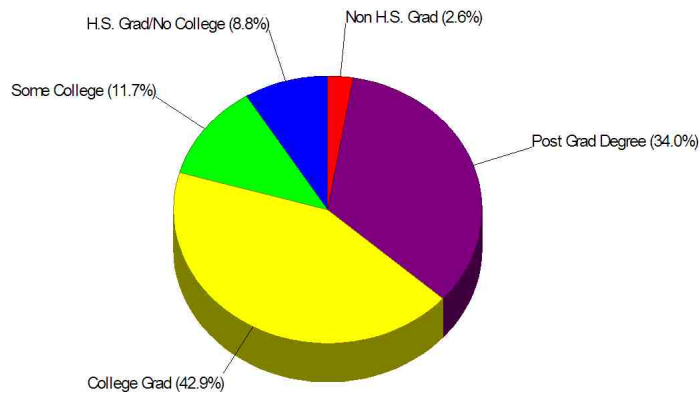

Adult Education Level For Town of New Canaan 97.4% High School Graduates 76.9% College Graduates

Prepared by Christopher Rich