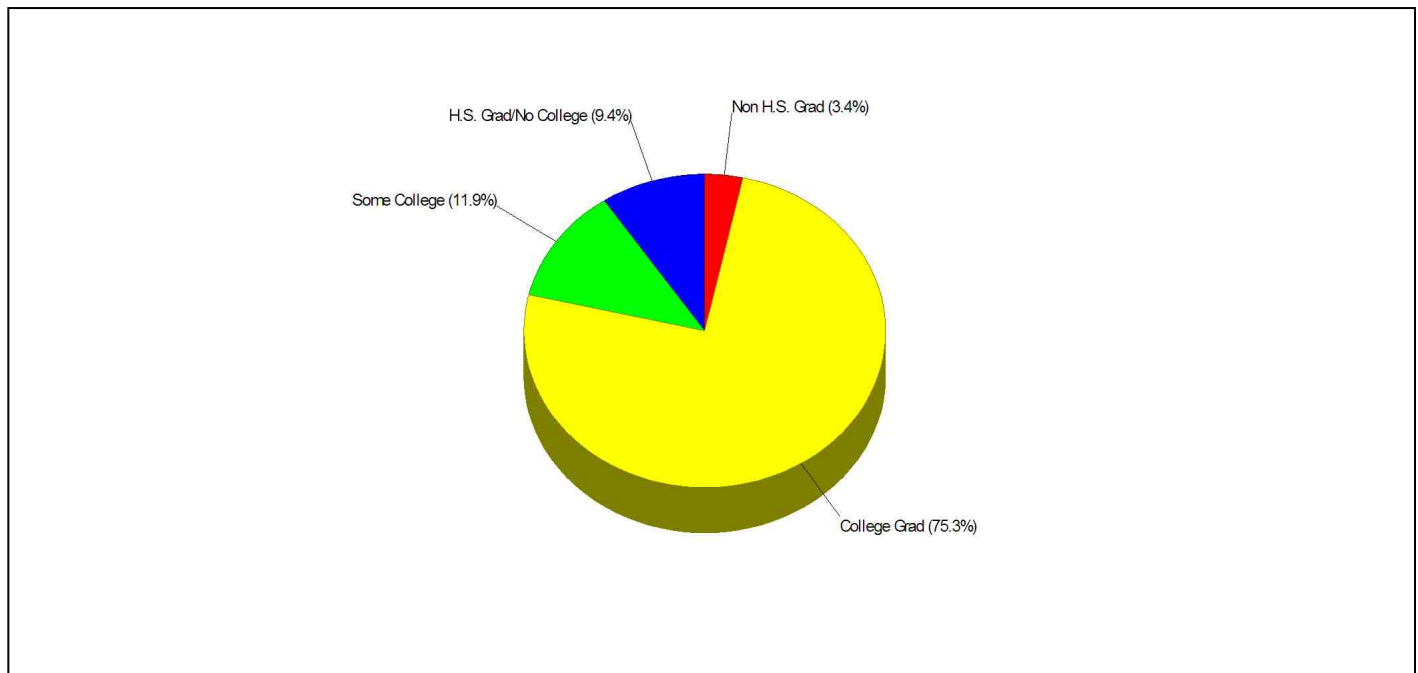

Parent Education Level FOR NEW CANAAN SCHOOL DISTRICT

Prepared by Christopher Rich