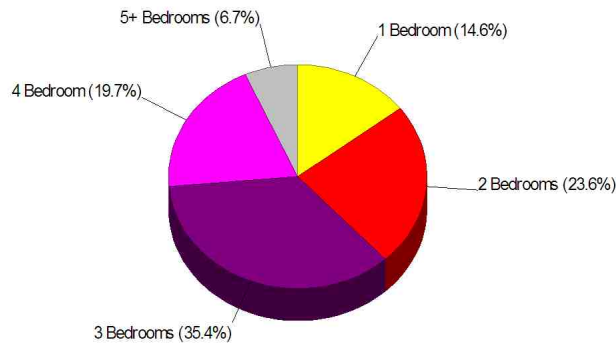

Home Size Breakdown

Prepared by Christopher Rich