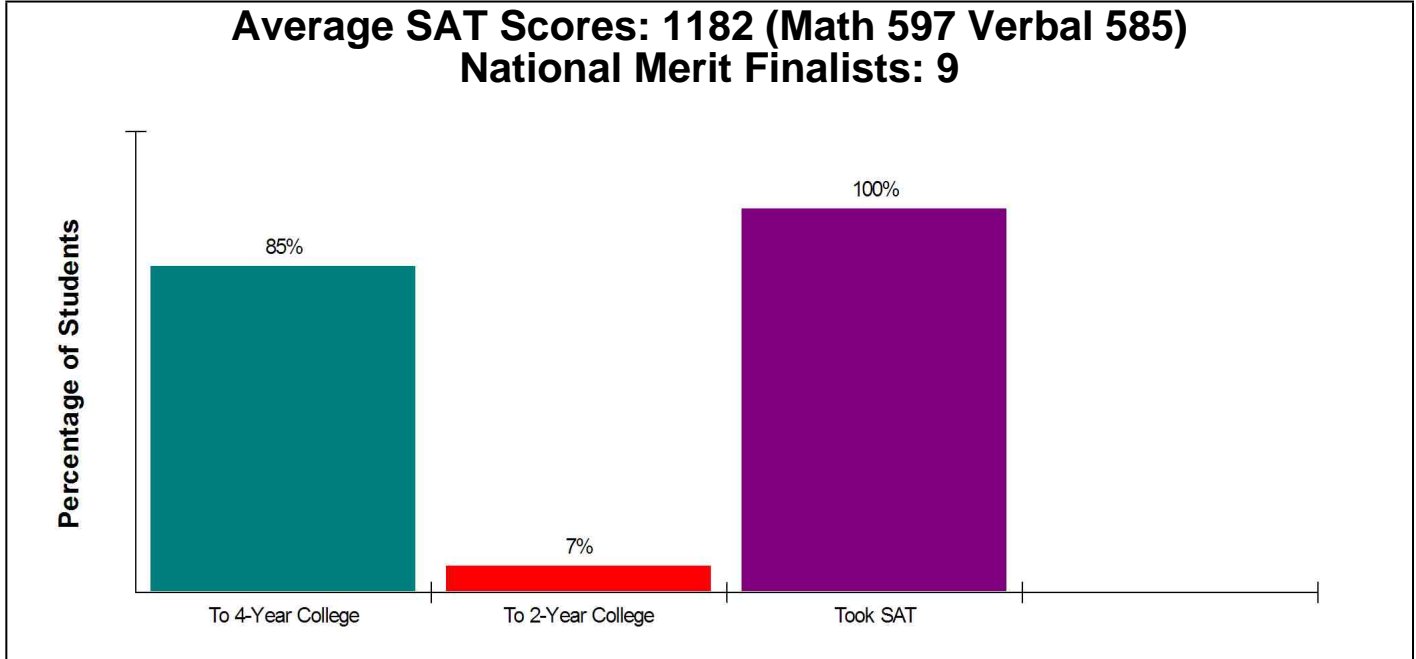

High School Statistics FOR NEW CANAAN SCHOOL DISTRICT

Average SAT Scores: 1182 (Math 597 Verbal 585)
National Merit Finalists: 9