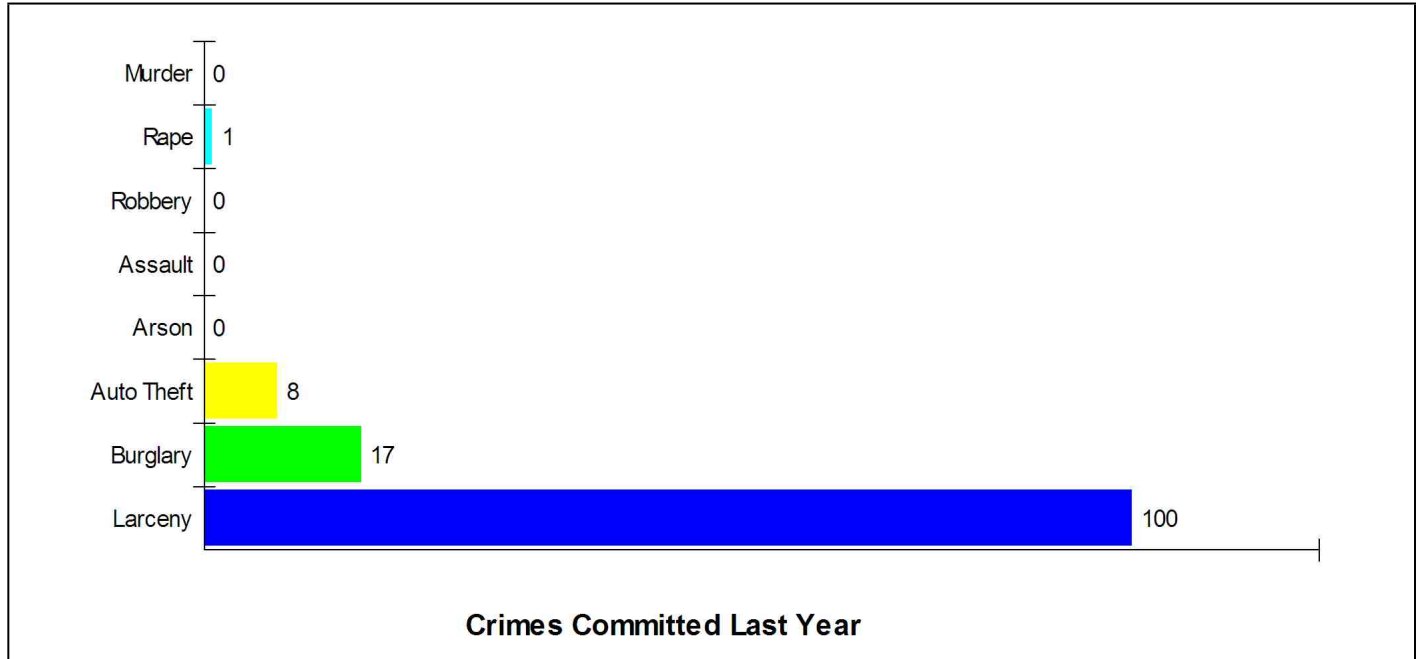

Crime Incidents For Town of New Canaan