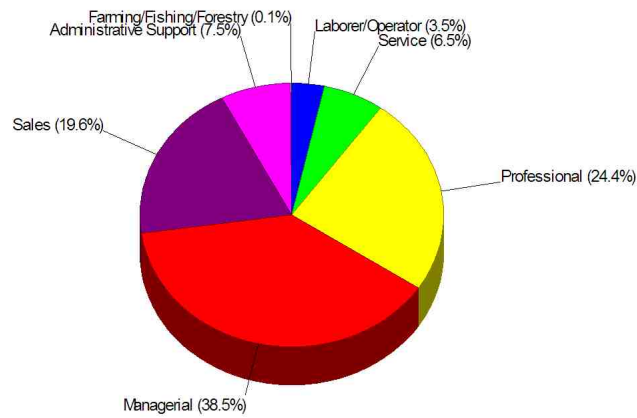

Employment For Town of New Canaan

Average Travel Time To Work = 38.5 Minutes