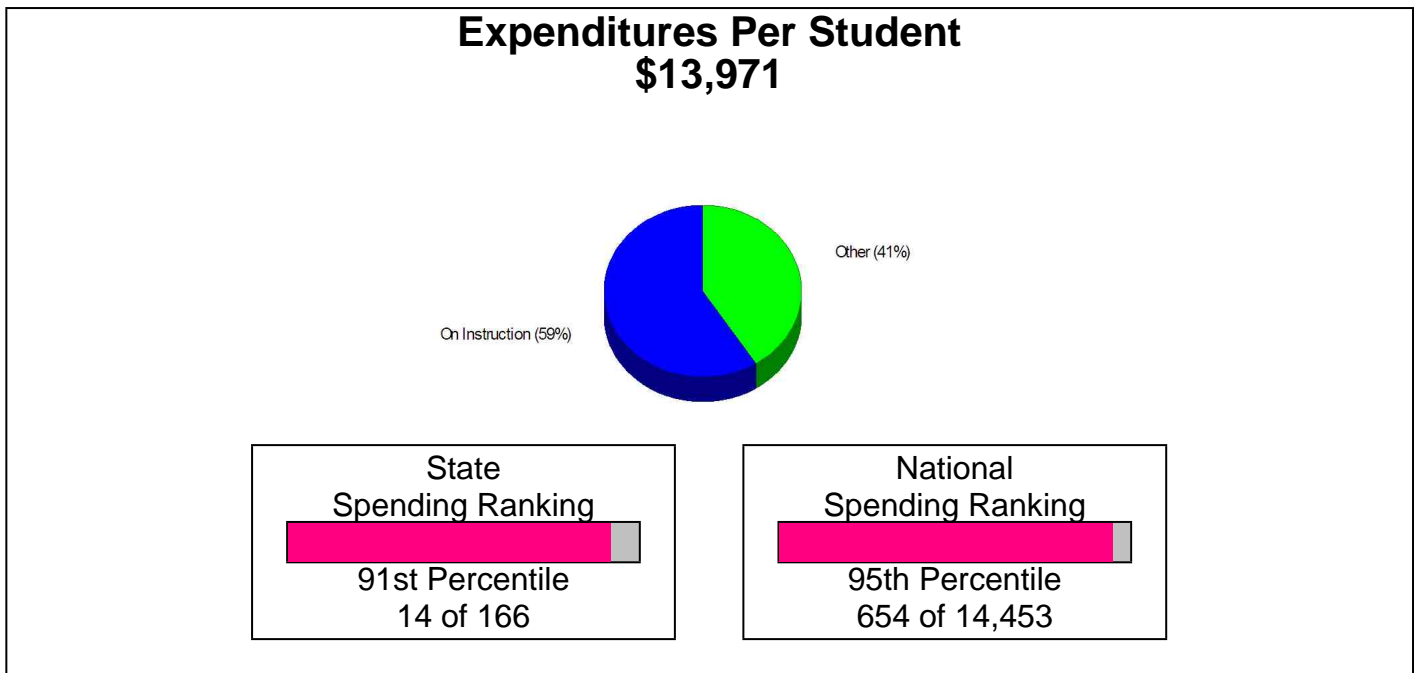

School Expenditures FOR NEW CANAAN SCHOOL DISTRICT

Expenditures Per Student
$13,971

Prepared by Christopher Rich