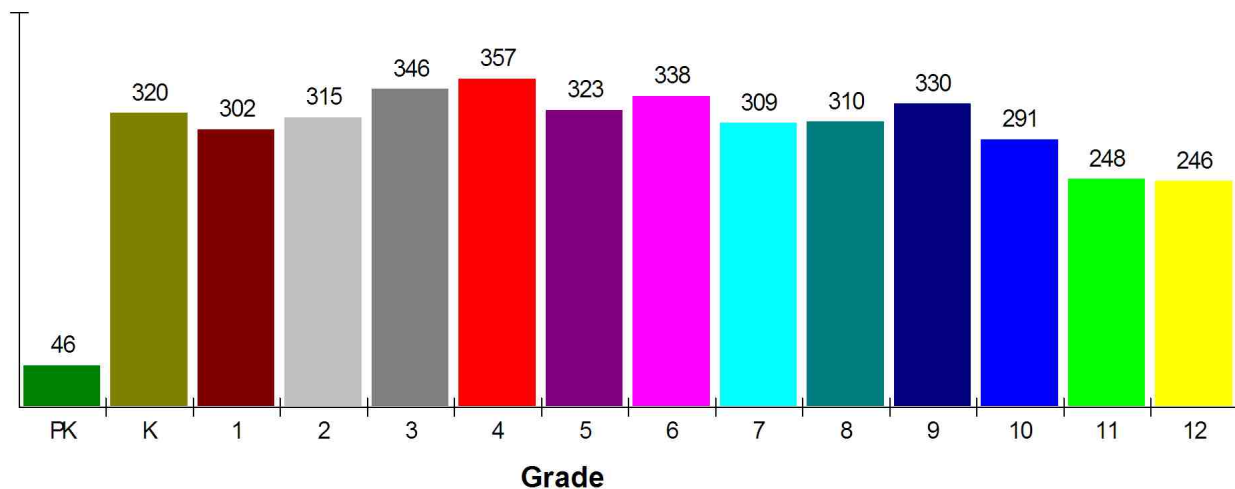

Student Enrollment By Grade FOR NEW CANAAN SCHOOL DISTRICT

Total Enrollment = 4,081

National Enrollment Ranking: 3,051 of 15,679 (80th Percentile)
State Enrollment Ranking: 55 of 189 (71st Percentile)

Prepared by Christopher Rich