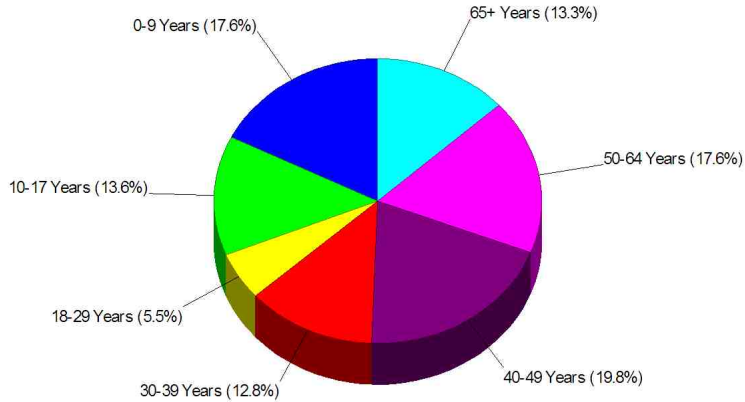

Age Breakdown For Town of New Canaan Average Age = 40.3 Years