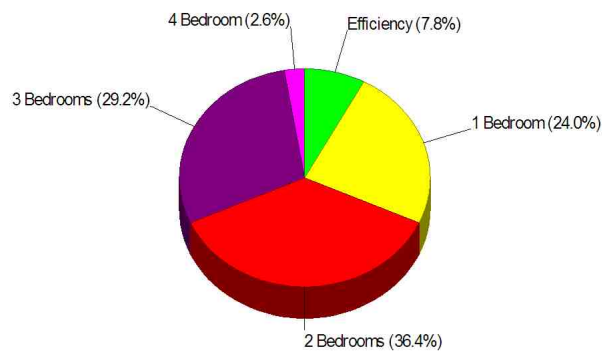

Housing Information

New Canaan, Town of

Prepared by Christopher Rich

WILLIAM RAVEIS
REAL ESTATE & HOME SERVICES
New England's Largest Family-Owned Real Estate Company

Housing Information

Housing Characteristics For Neighborhood Within Town of New Canaan

Average Age of Housing 35 years

Type of Dwelling

Home Ownership For Neighborhood Within Town of New Canaan

Owner Occupied Households = 59.5%
Median Housing Value = \$692,175
Median Number of Bedrooms = 3

Home Size Breakdown

Prepared by Christopher Rich

WILLIAM RAVEIS
REAL ESTATE & HOME SERVICES
New England's Largest Family-Owned Real Estate Company

Housing Information

Rental

For Neighborhood Within Town of New Canaan

Renter Occupied Households = 40.5%

Median Monthly Rent = \$1,599

Median Number of Bedrooms = 2

Home Size Breakdown

Crime Information

New Canaan, Town of

Prepared by Christopher Rich

WILLIAM RAVEIS
REAL ESTATE & HOME SERVICES
New England's Largest Family-Owned Real Estate Company