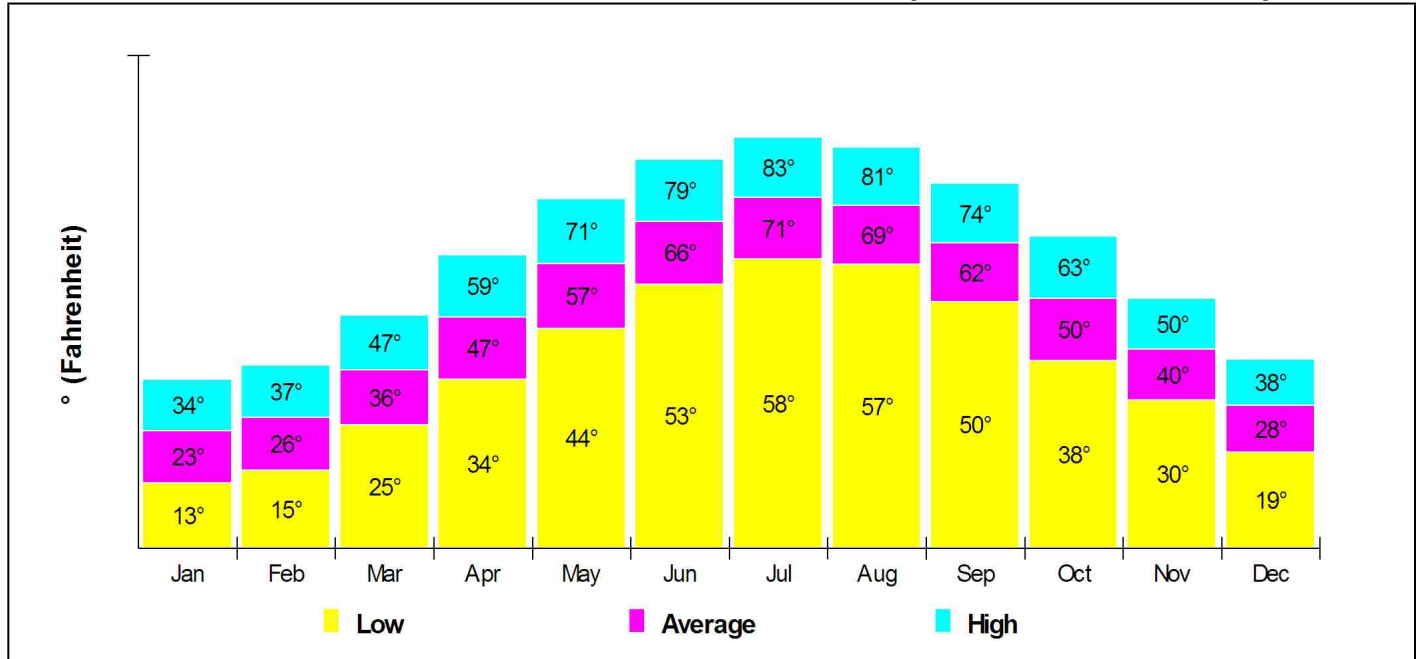

Temperature Measured at BULLS BRIDGE DAM, CT (elevation = 260ft.)