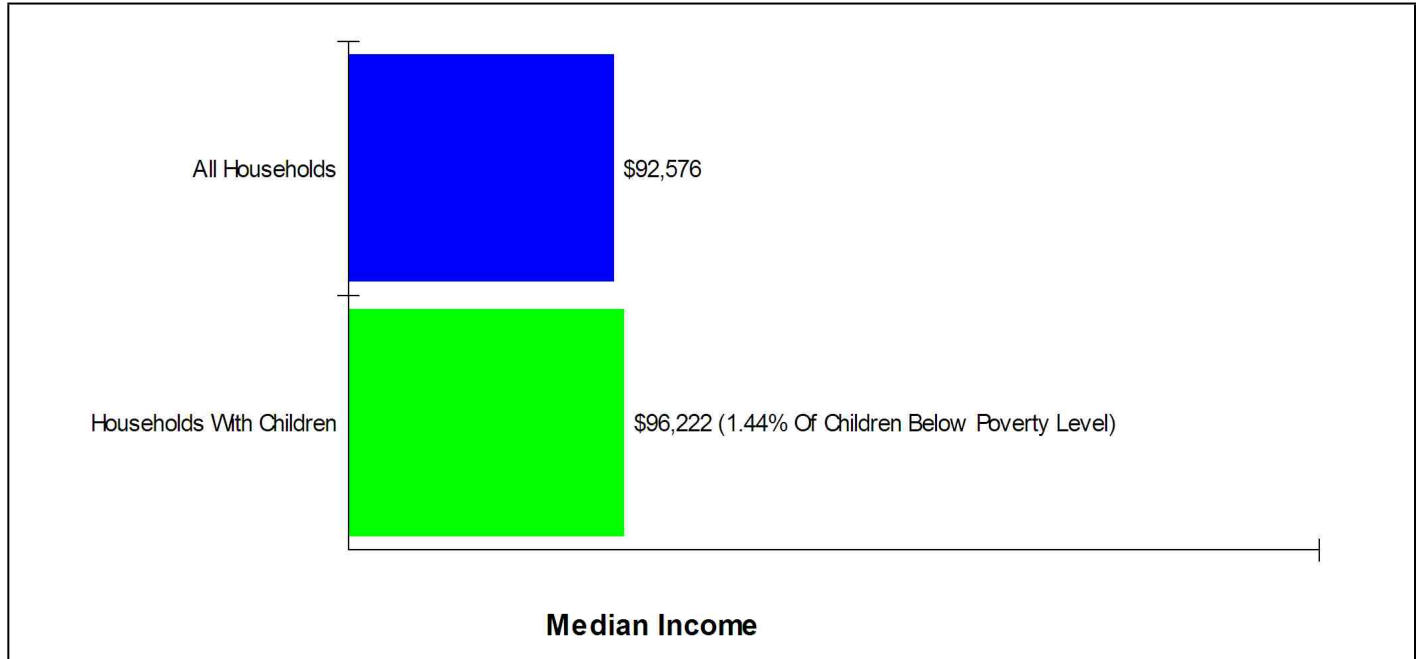

Income FOR NEW FAIRFIELD SCHOOL DISTRICT