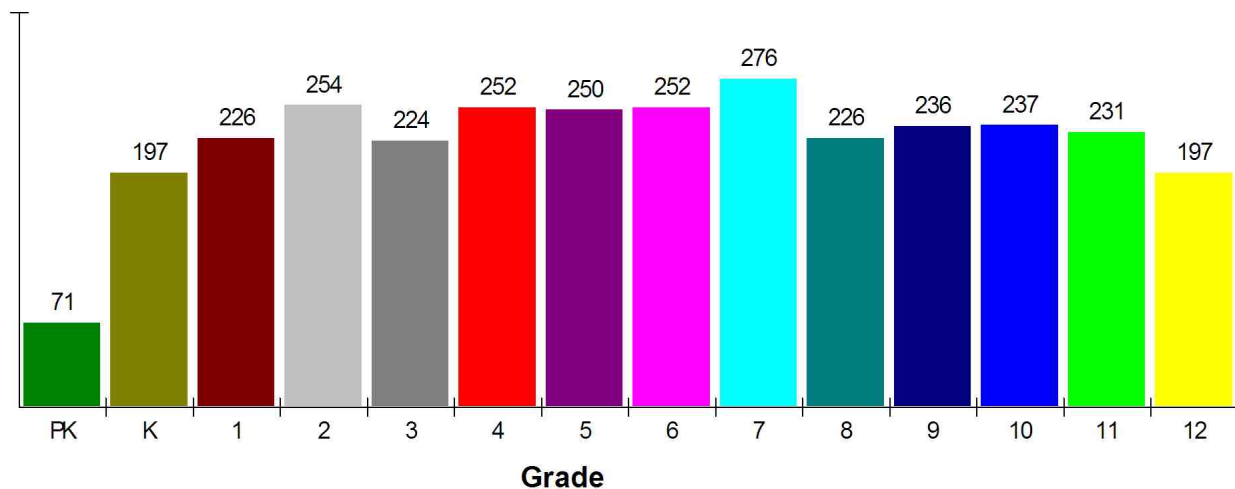

Student Enrollment By Grade FOR NEW FAIRFIELD SCHOOL DISTRICT

Total Enrollment = 3,129

National Enrollment Ranking: 3,550 of 15,679 (77th Percentile)

State Enrollment Ranking: 67 of 189 (65th Percentile)

Prepared by Christopher Rich