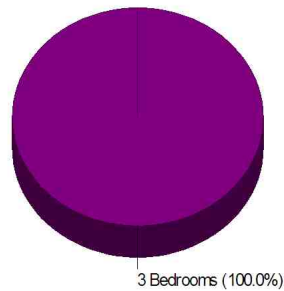

Housing Information

Housing Characteristics For Neighborhood Within Town of New Fairfield

Average Age of Housing 24 years

Type of Dwelling

Home Ownership For Neighborhood Within Town of New Fairfield

Owner Occupied Households = 98.6%
Median Housing Value = \$501,805
Median Number of Bedrooms = 4

Home Size Breakdown

Prepared by Christopher Rich

WILLIAM RAVEIS
REAL ESTATE & HOME SERVICES
New England's Largest Family-Owned Real Estate Company

Housing Information

Rental

For Neighborhood Within Town of New Fairfield

Renter Occupied Households = 1.4%
Median Monthly Rent = N/A
Median Number of Bedrooms = N/A

Home Size Breakdown

Crime Information

New Fairfield, Town of

Prepared by Christopher Rich

WILLIAM RAVEIS
REAL ESTATE & HOME SERVICES
New England's Largest Family-Owned Real Estate Company

Crime Information

Crime Incidents For Fairfield County

Crime Index For Fairfield County

Prepared by Christopher Rich

WILLIAM RAVEIS
REAL ESTATE & HOME SERVICES
New England's Largest Family-Owned Real Estate Company