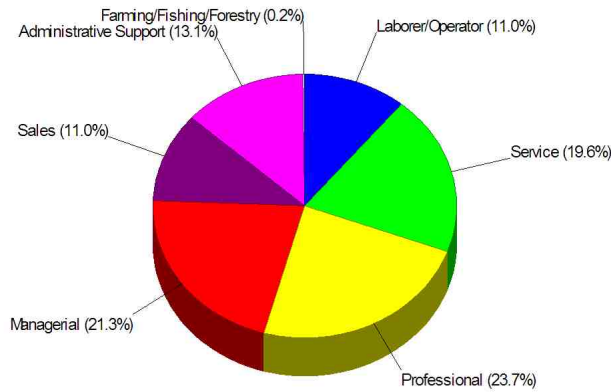

Employment For Town of New Fairfield

Average Travel Time To Work = 37.9 Minutes

Occupation

Prepared by Christopher Rich