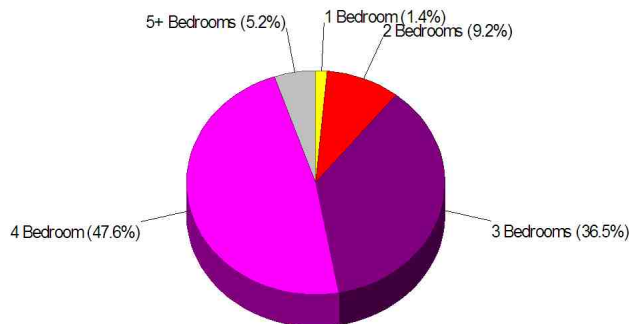

Home Size Breakdown

Prepared by Christopher Rich