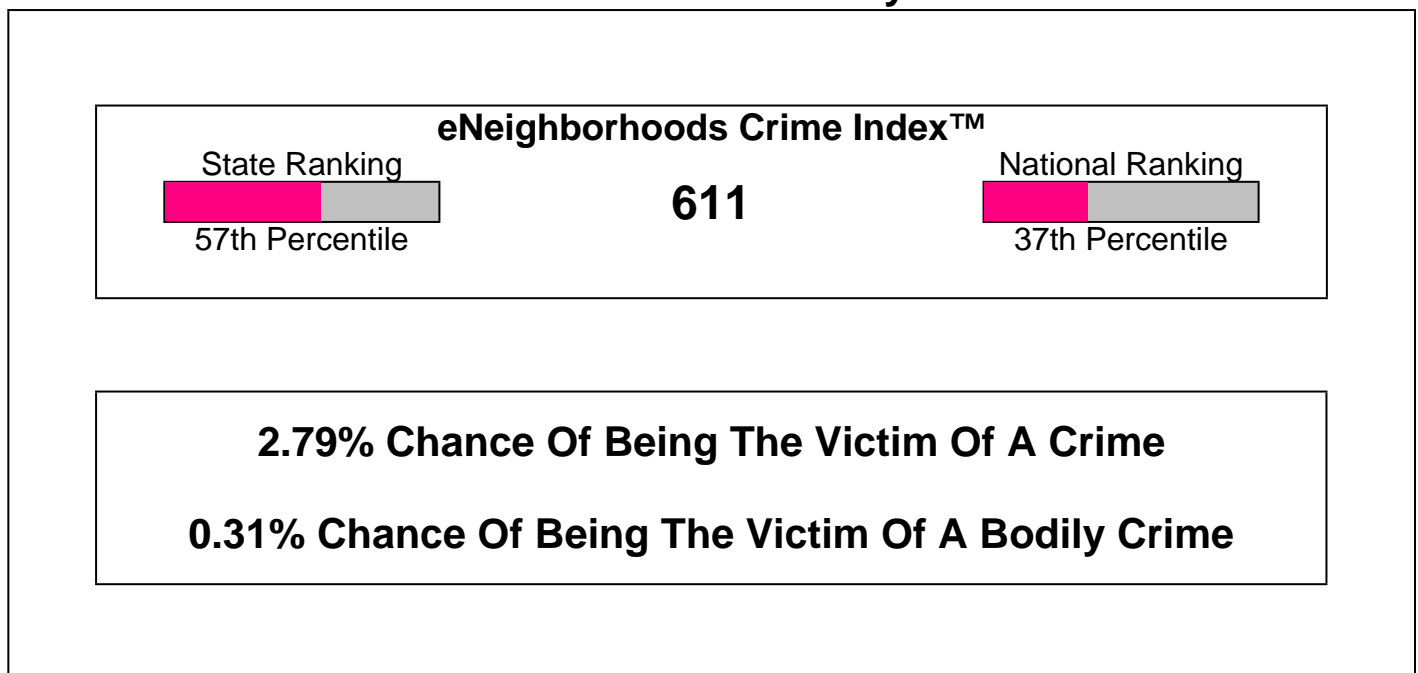

Crime Index For Fairfield County

Prepared by Christopher Rich