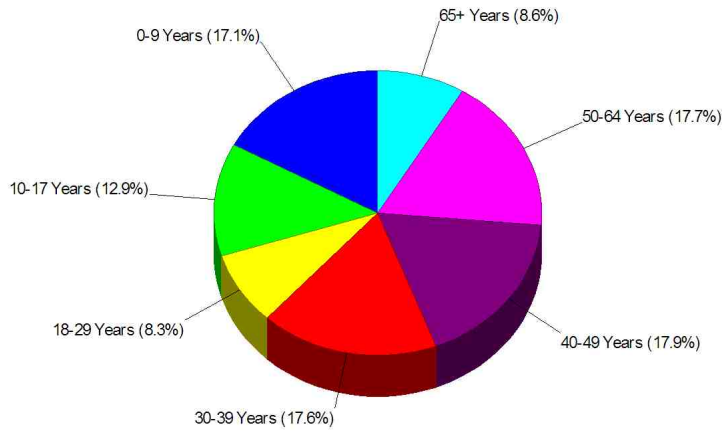

Age Breakdown For Town of New Fairfield Average Age = 37.3 Years