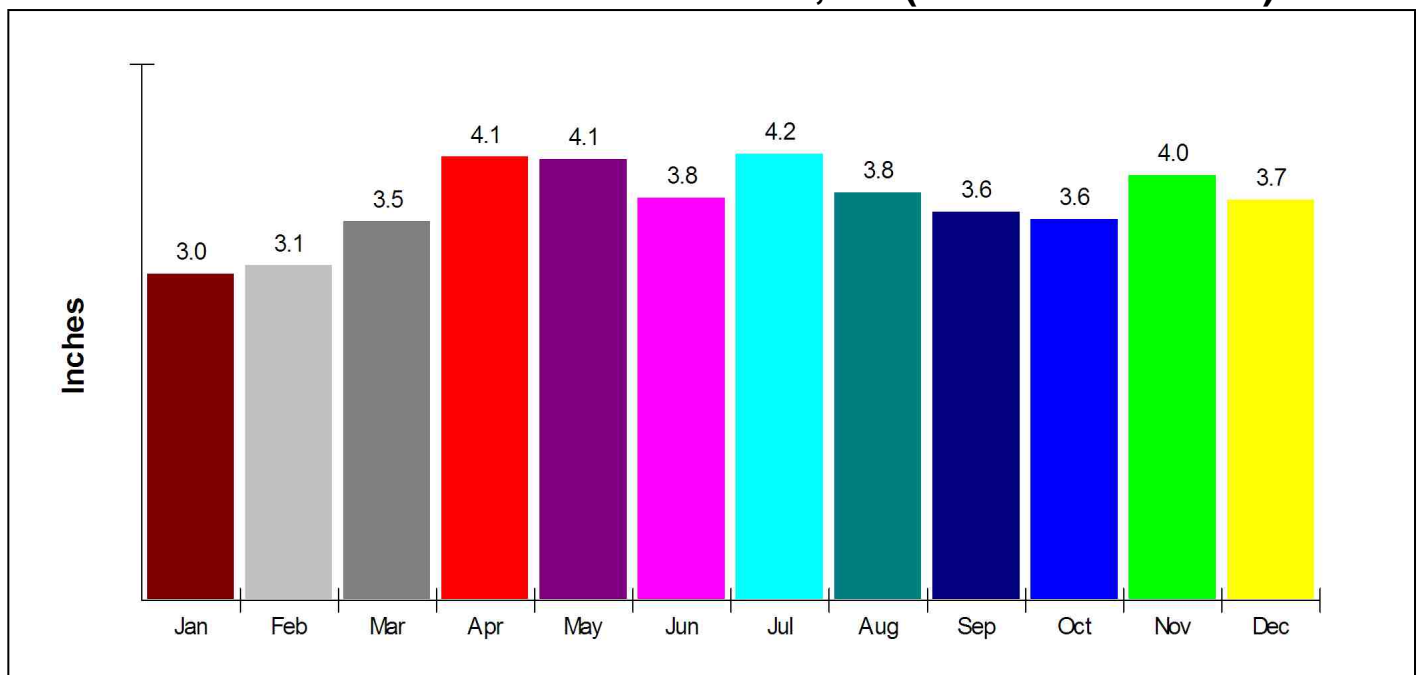

Average Precipitation Measured at BULLS BRIDGE DAM, CT (elevation = 260ft.)

Prepared by Christopher Rich