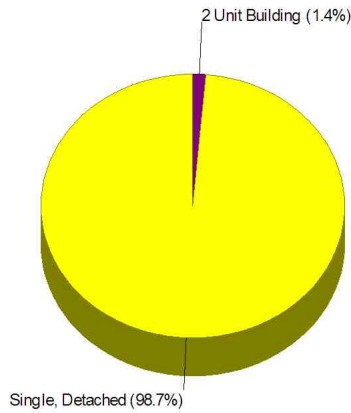

Type of Dwelling

Home Ownership For Neighborhood Within Town of New Fairfield

Owner Occupied Households = 98.6%
Median Housing Value = $501,805
Median Number of Bedrooms = 4