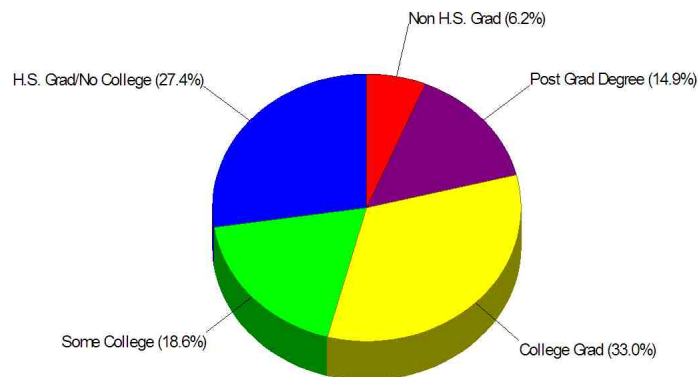

Adult Education Level For Town of New Fairfield 93.8% High School Graduates 47.9% College Graduates

Prepared by Christopher Rich