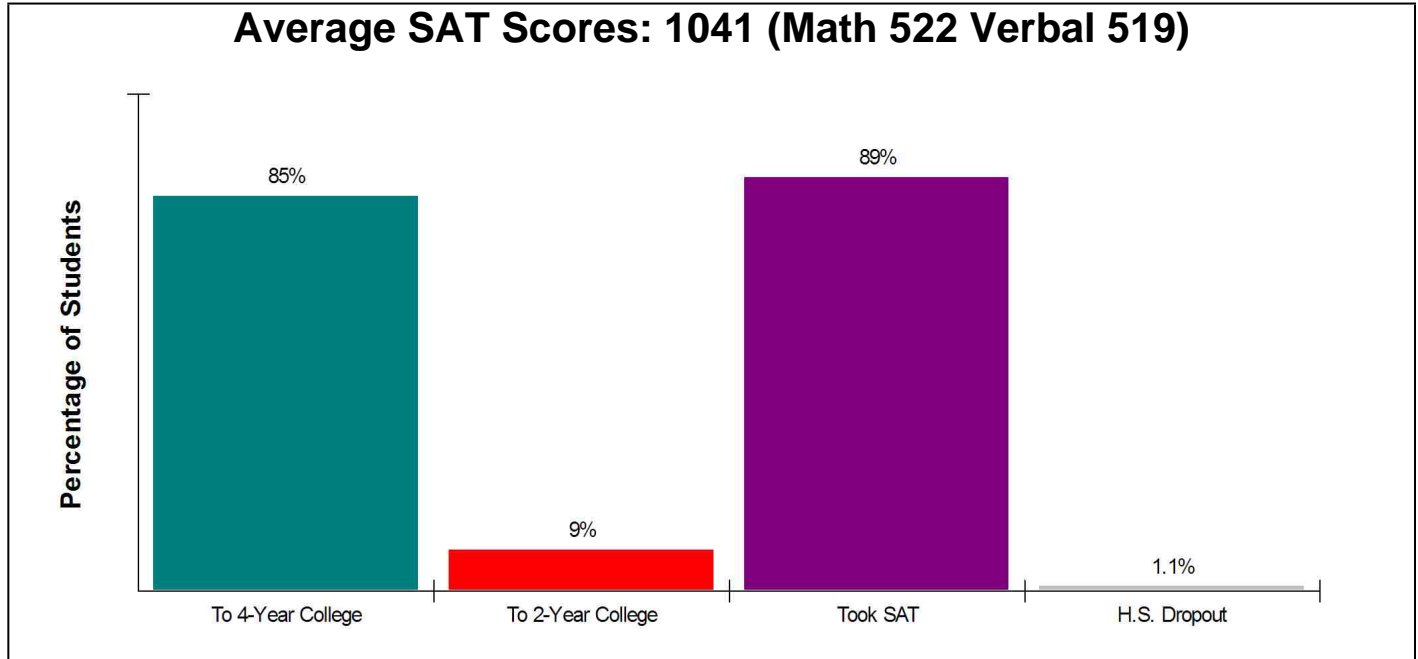

High School Statistics FOR NEW FAIRFIELD SCHOOL DISTRICT

Average SAT Scores: 1041 (Math 522 Verbal 519)