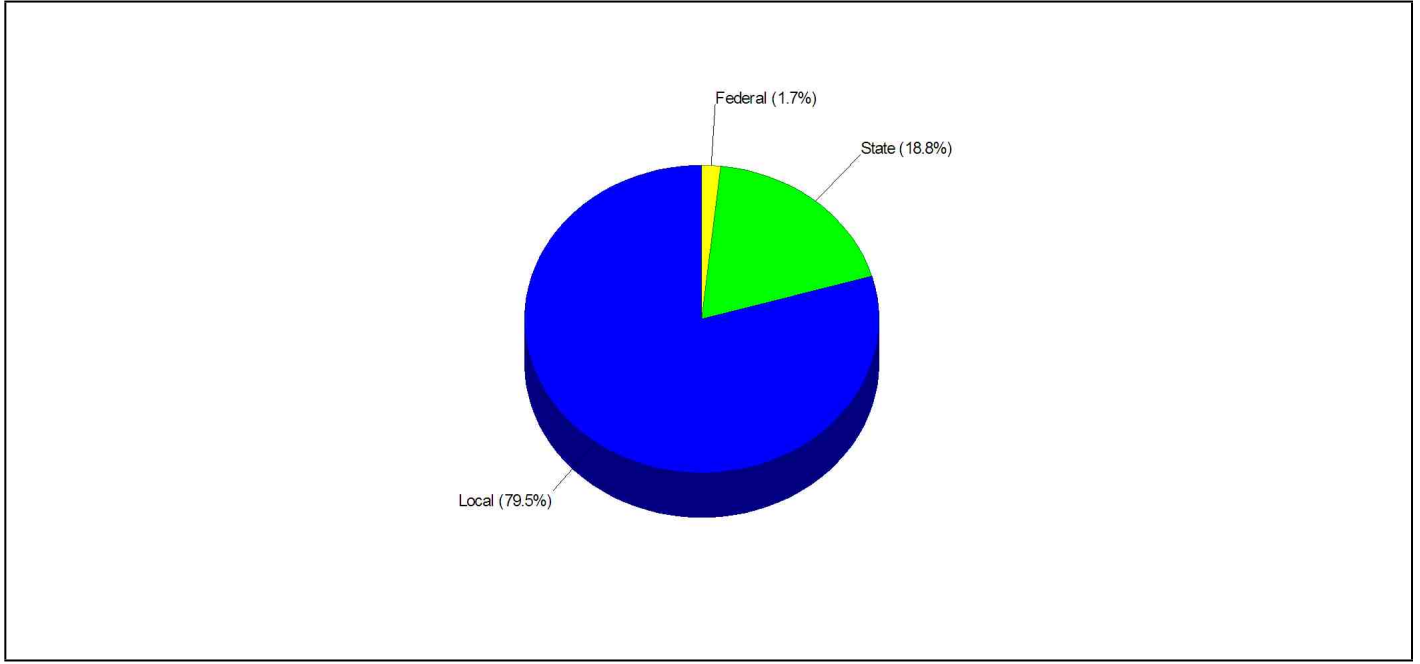

School Funding FOR NEW FAIRFIELD SCHOOL DISTRICT

Prepared by Christopher Rich