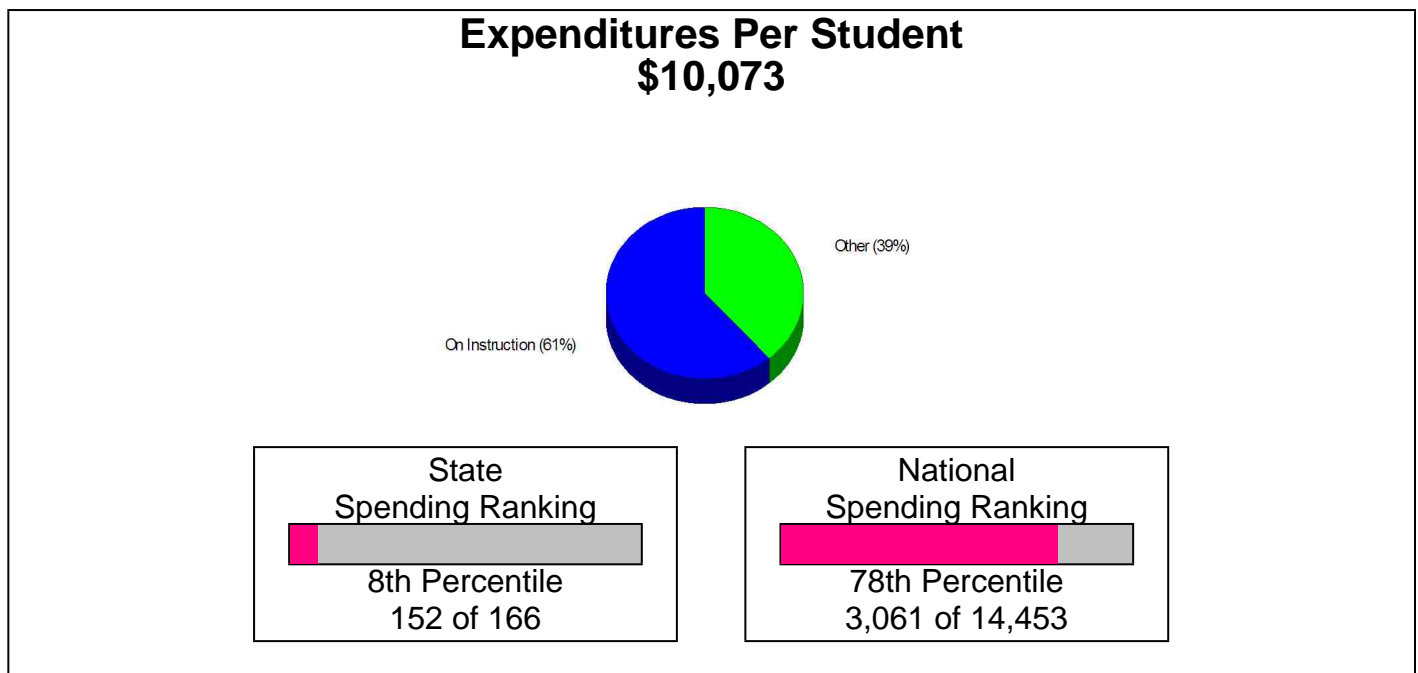

School Expenditures FOR NEW FAIRFIELD SCHOOL DISTRICT

Expenditures Per Student
$10,073

Prepared by Christopher Rich