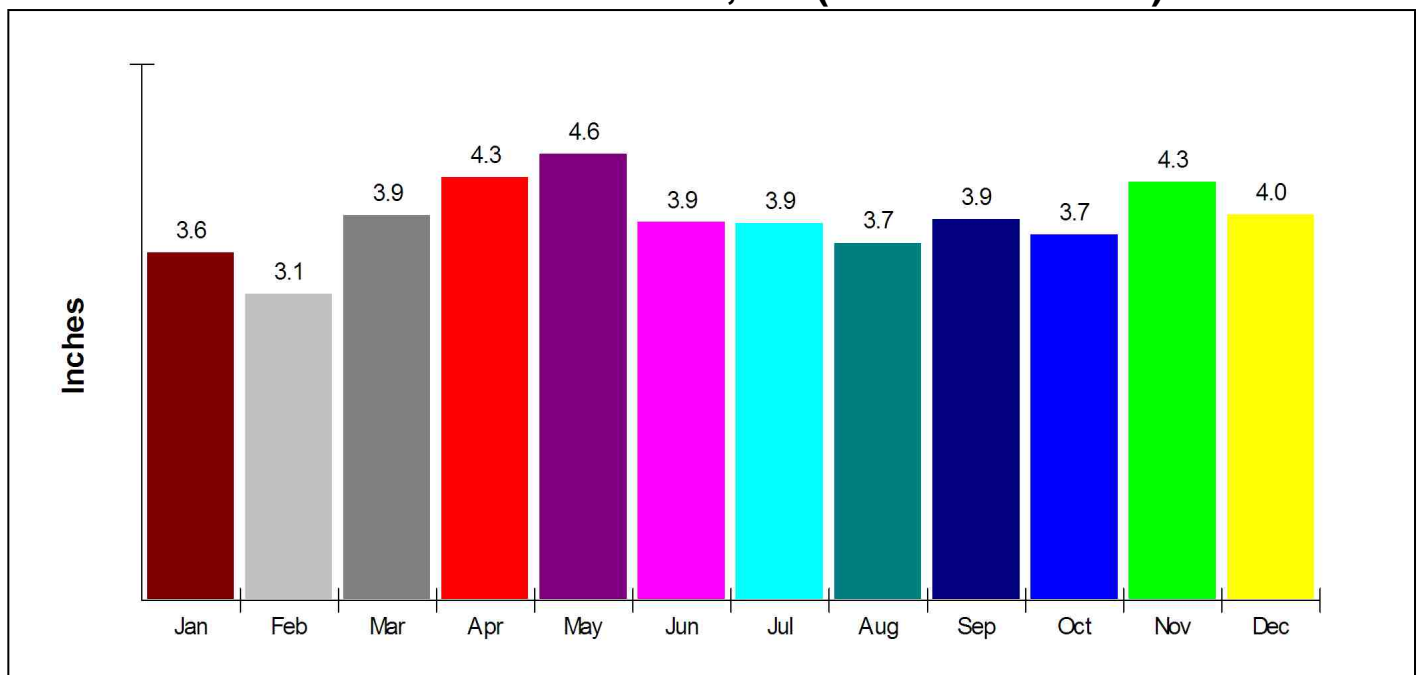

Average Precipitation Measured at NORWALK, CT (elevation = 37ft.)

Prepared by Christopher Rich