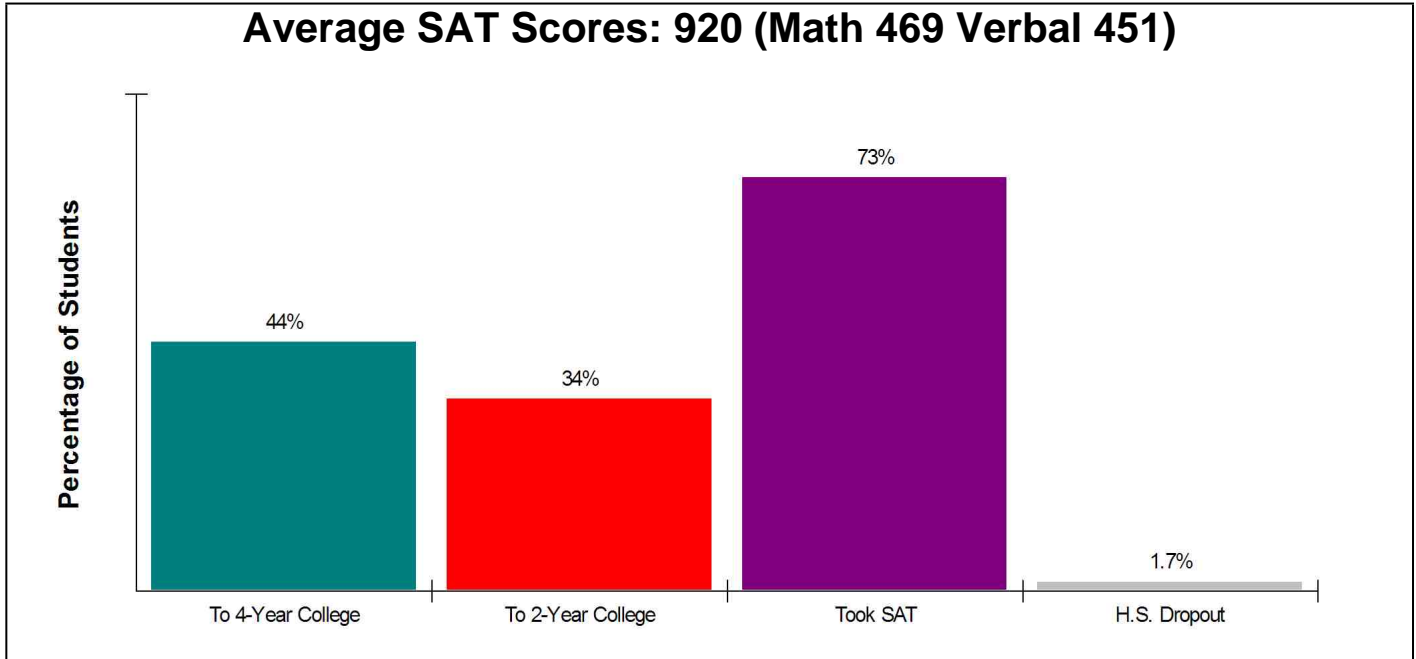

High School Statistics FOR NORWALK SCHOOL DISTRICT

Average SAT Scores: 920 (Math 469 Verbal 451)