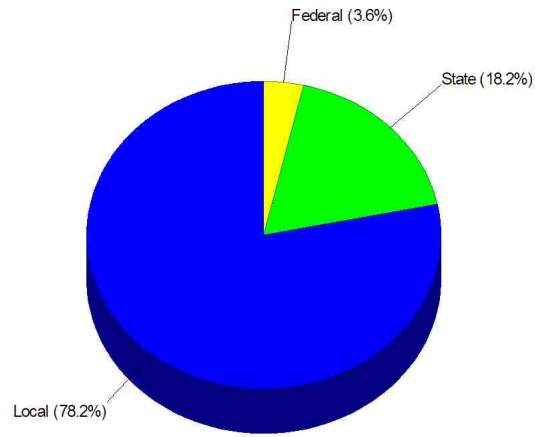

Prepared by Christopher Rich