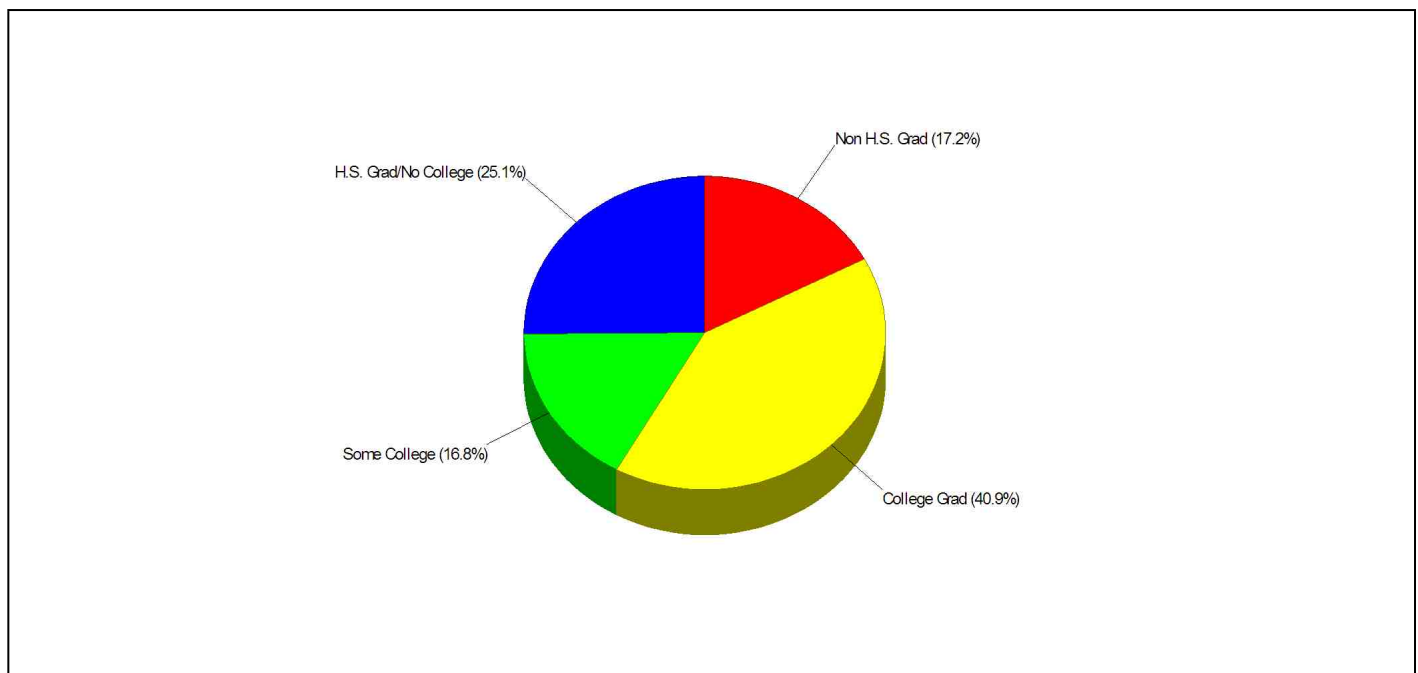

Parent Education Level FOR NORWALK SCHOOL DISTRICT

Prepared by Christopher Rich