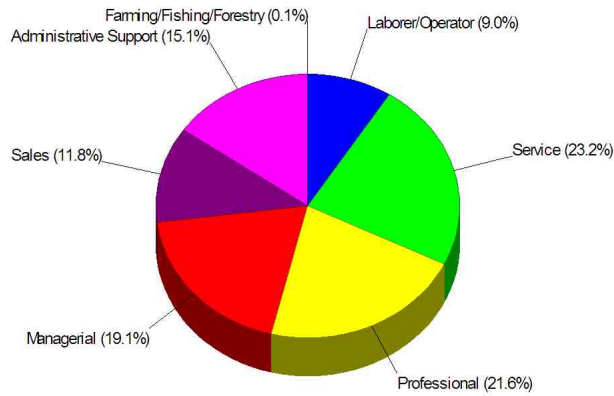

Employment For City of Norwalk

Average Travel Time To Work = 27.6 Minutes