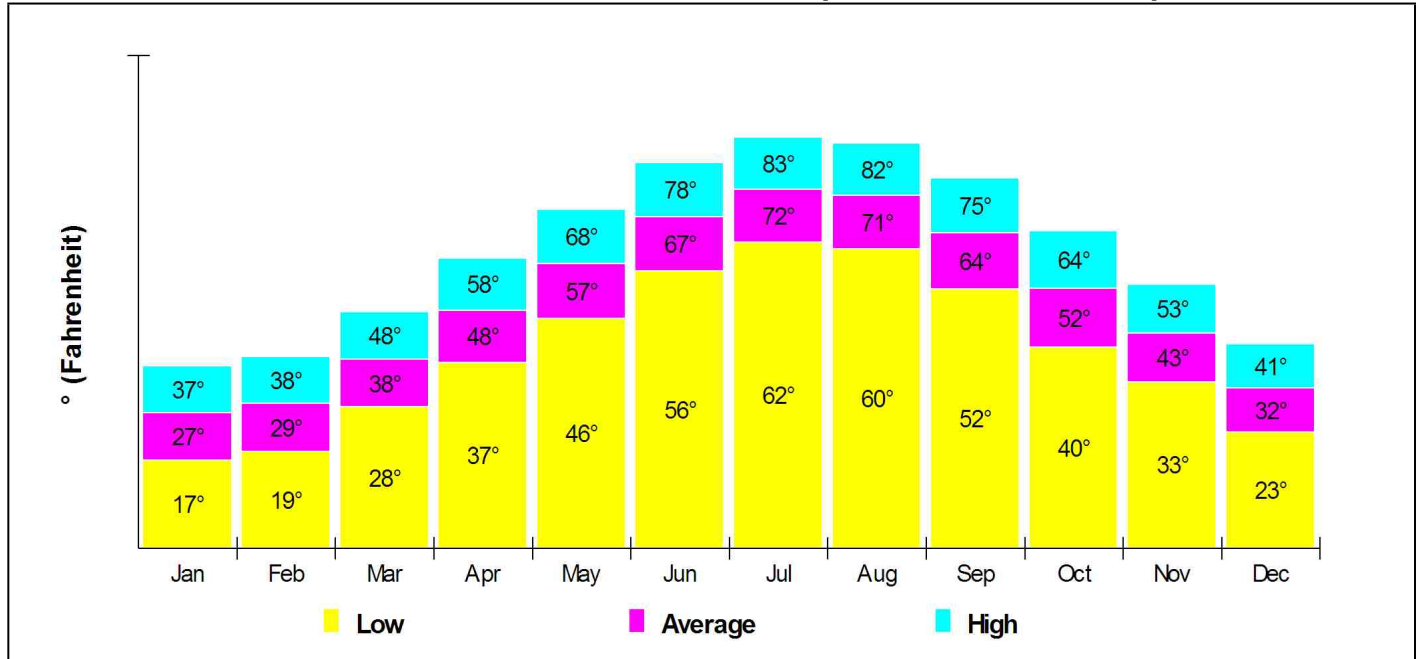

Temperature Measured at NORWALK, CT (elevation = 37ft.)