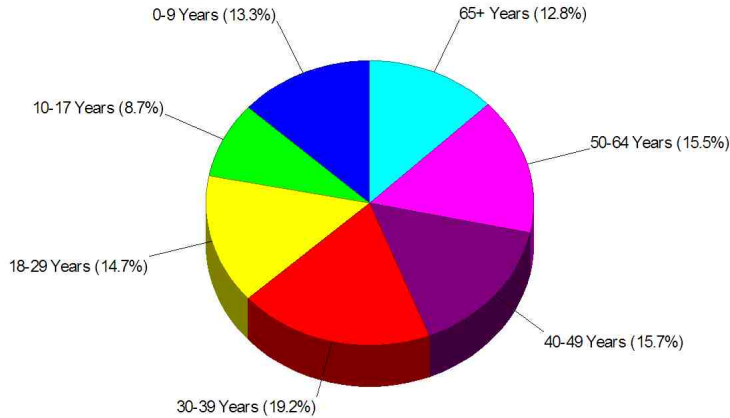

Age Breakdown For City of Norwalk Average Age = 37.0 Years

Adult Education Level For City of Norwalk

88.6% High School Graduates
47.9% College Graduates