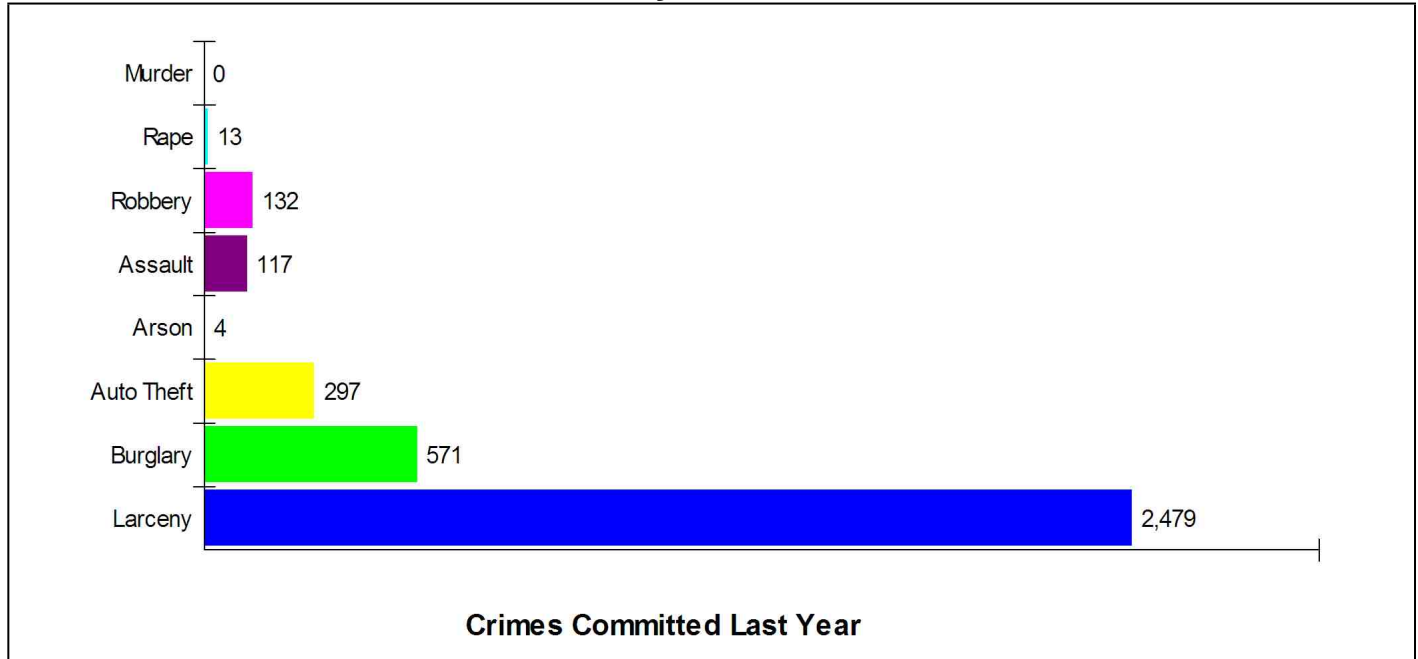

Crime Incidents For City of Norwalk