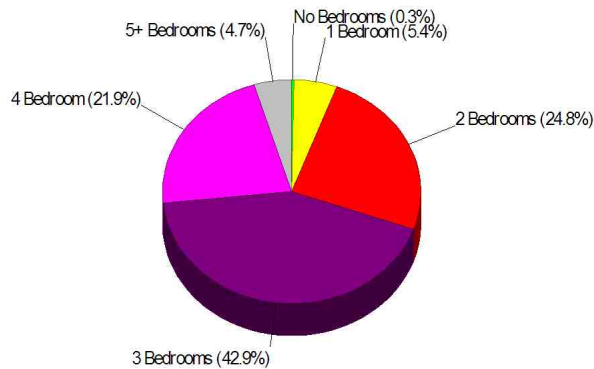

Home Size Breakdown

Prepared by Christopher Rich