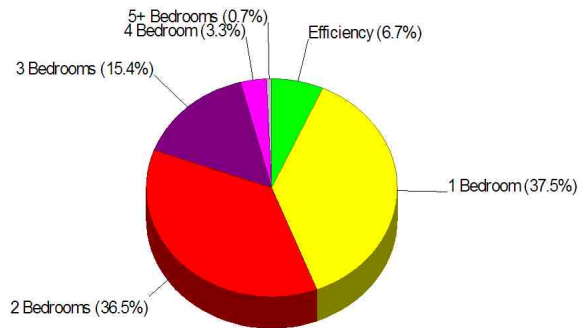

Rental For City of Norwalk

Renter Occupied Households = 38.0%
Median Monthly Rent = $875
Median Number of Bedrooms = 2