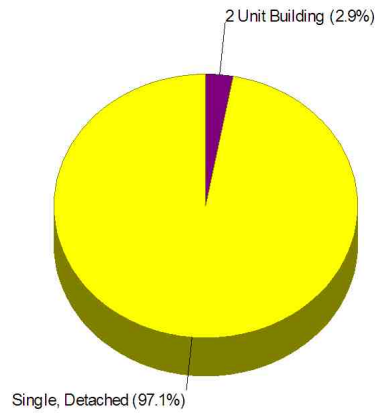

Housing Characteristics For Neighborhood Within Town of Greenwich

Average Age of Housing 61 years

Type of Dwelling

Home Ownership For Neighborhood Within Town of Greenwich

Owner Occupied Households = 93.1%
Median Housing Value = \$1,754,565
Median Number of Bedrooms = 4