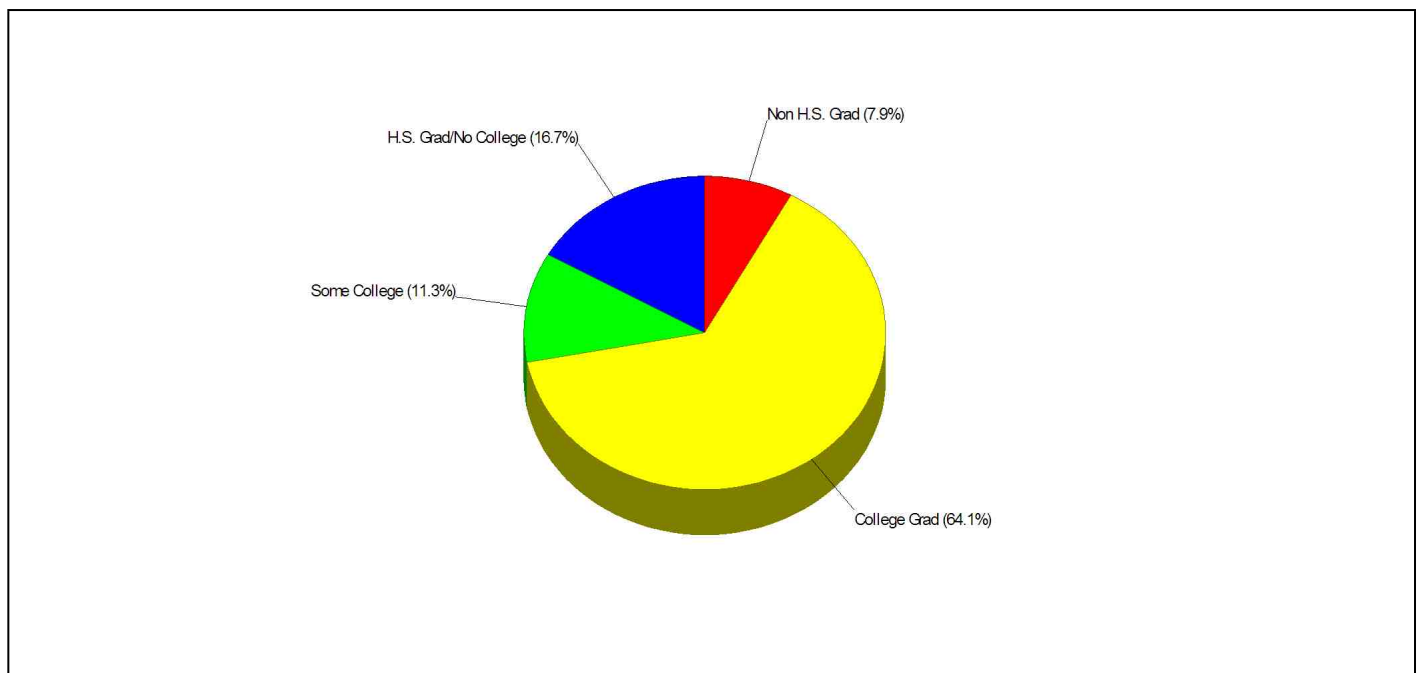

Parent Education Level FOR GREENWICH SCHOOL DISTRICT

Prepared by Christopher Rich