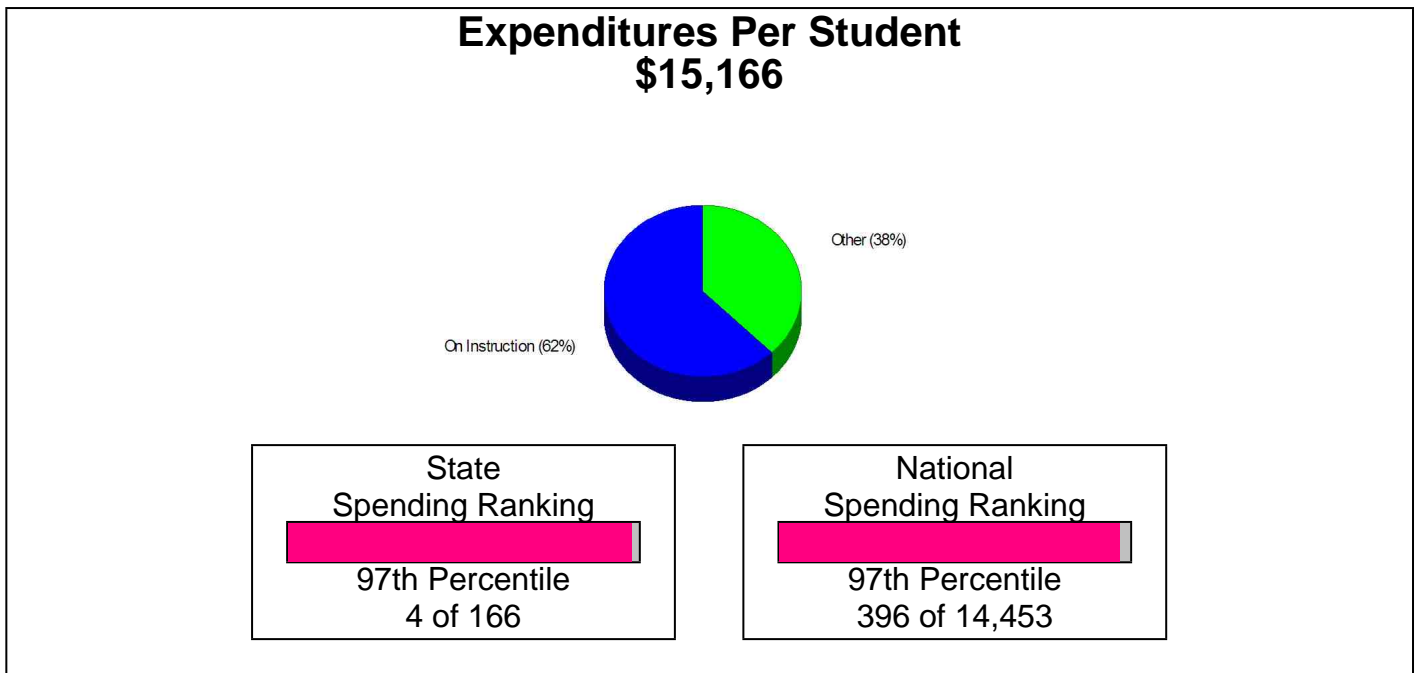

School Expenditures FOR GREENWICH SCHOOL DISTRICT

Expenditures Per Student
$15,166

Prepared by Christopher Rich