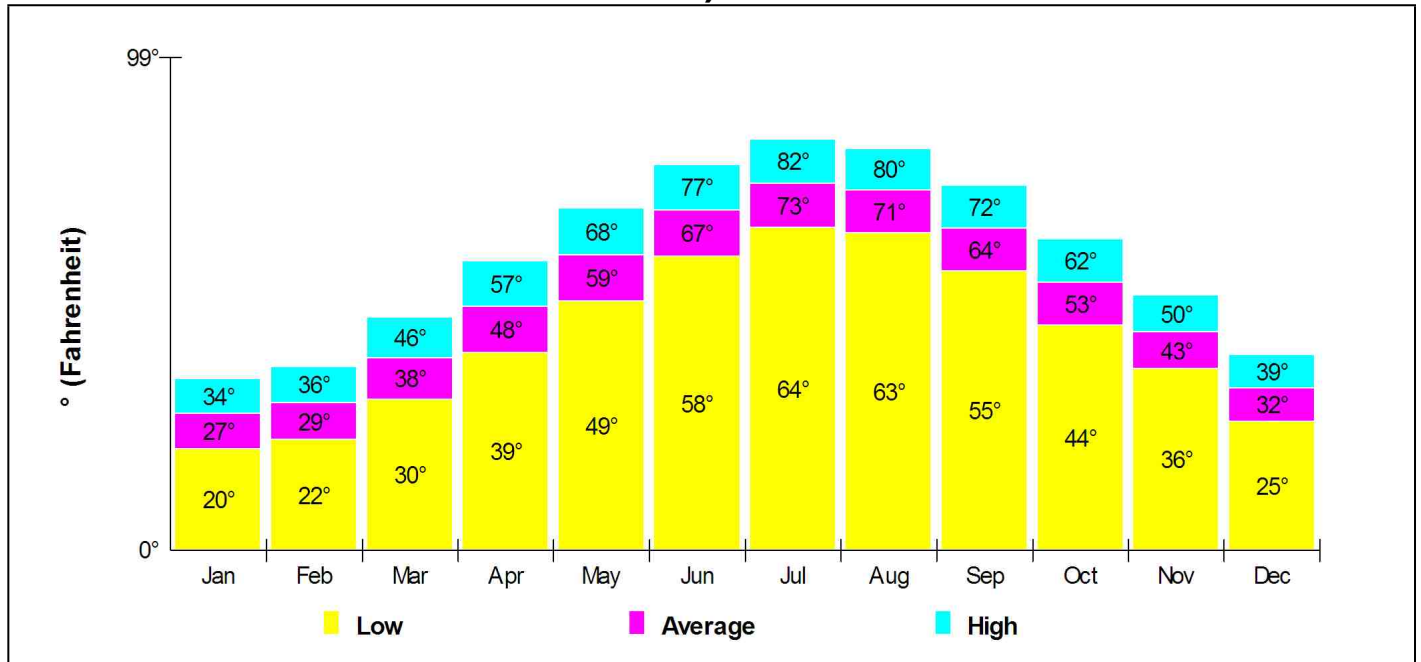

Temperature

Measured at WESTCHESTER COUNTY AIRPORT, NY (elevation = 443ft.)