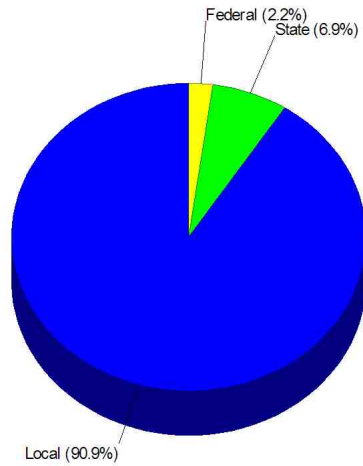

Prepared by Christopher Rich