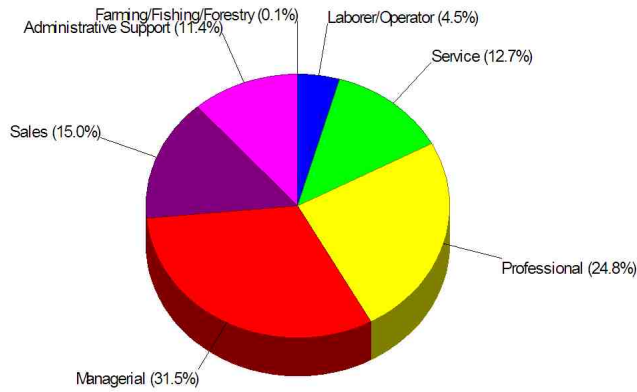

Employment For Town of Greenwich

Average Travel Time To Work = 33.3 Minutes

Occupation

Prepared by Christopher Rich