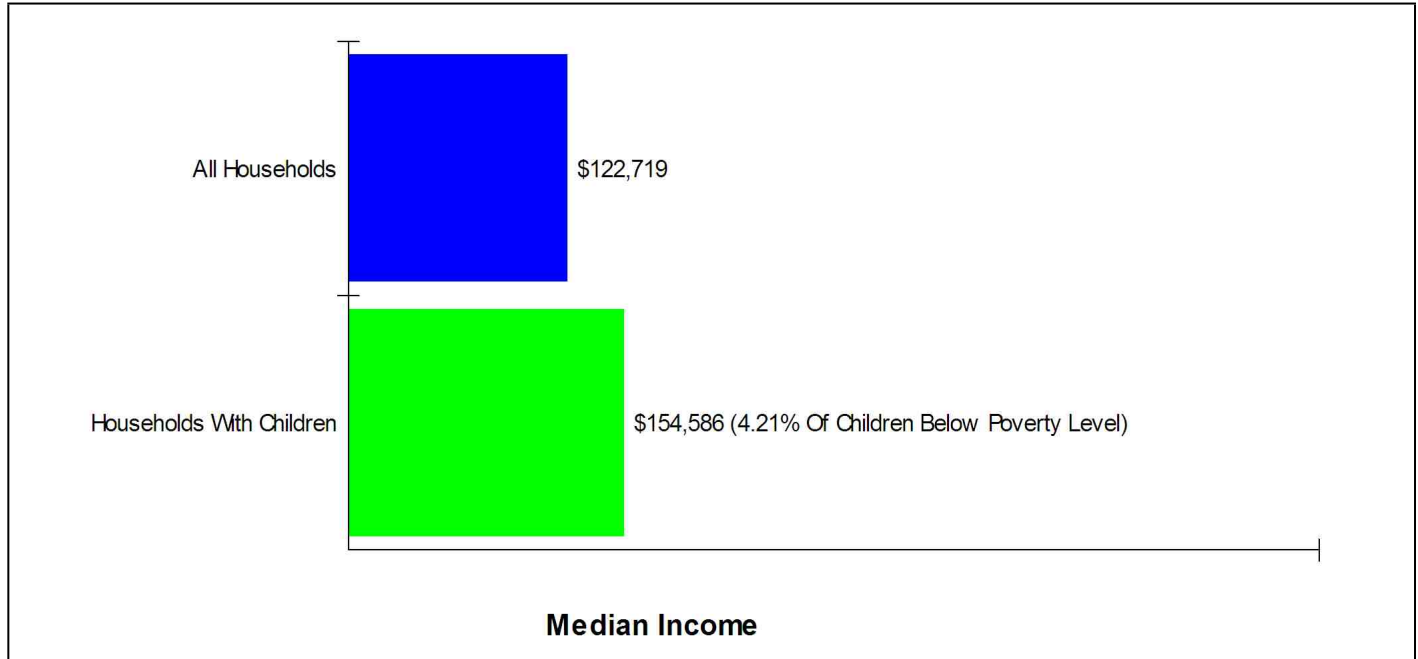

Income FOR GREENWICH SCHOOL DISTRICT