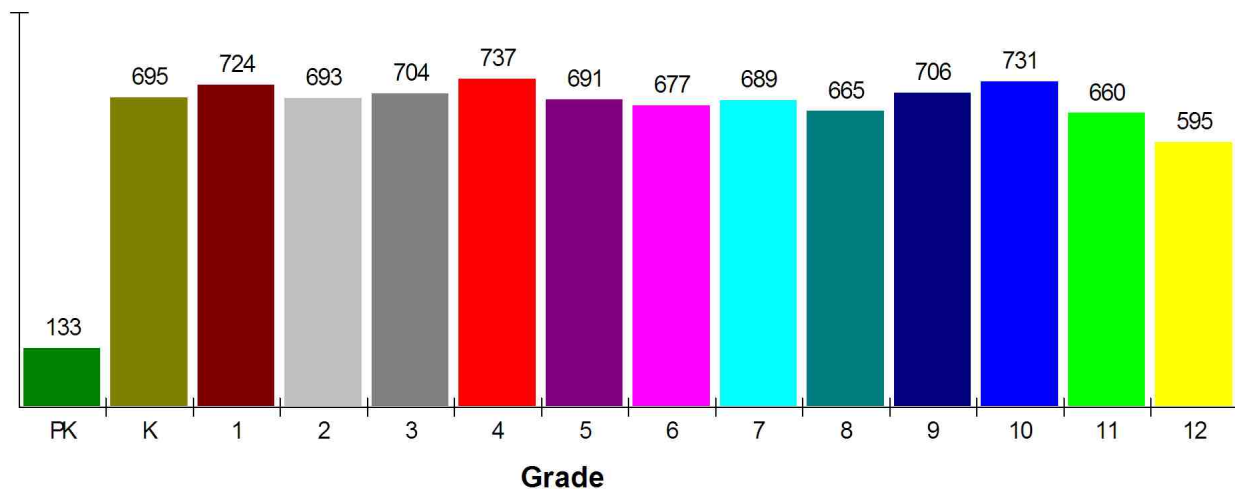

Student Enrollment By Grade FOR GREENWICH SCHOOL DISTRICT

Total Enrollment = 9,100

National Enrollment Ranking: 1,102 of 15,679 (92nd Percentile)

State Enrollment Ranking: 13 of 189 (93rd Percentile)

Prepared by Christopher Rich