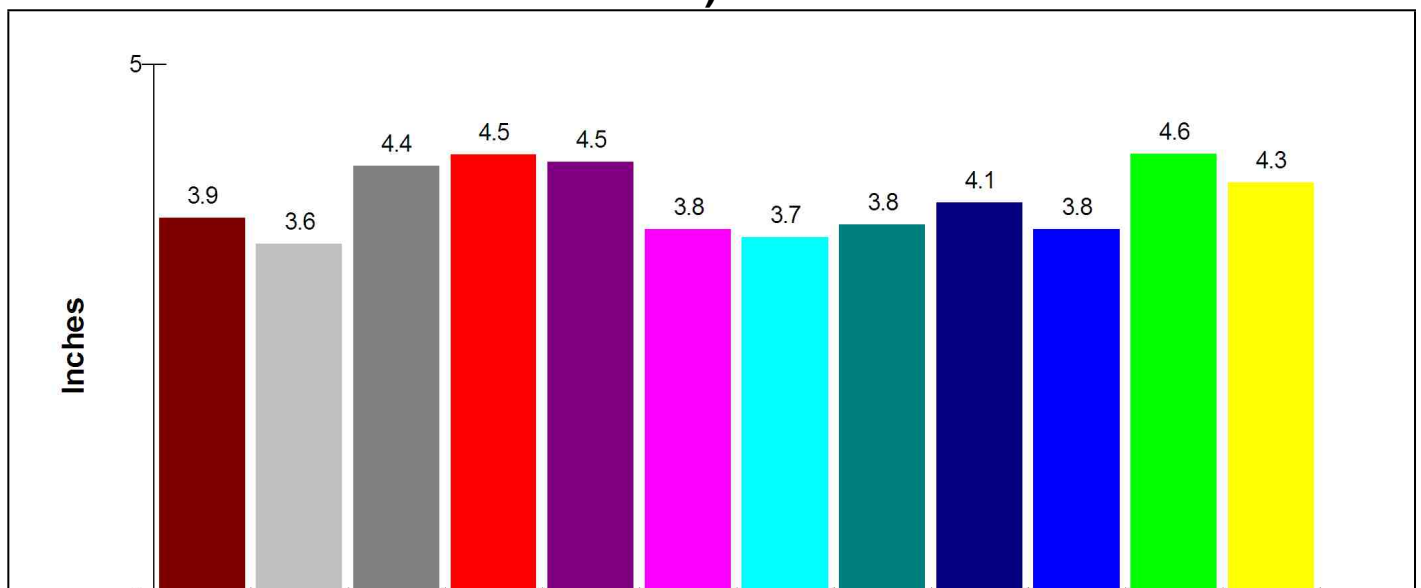

Average Precipitation

Measured at WESTCHESTER COUNTY AIRPORT, NY (elevation = 443ft.)