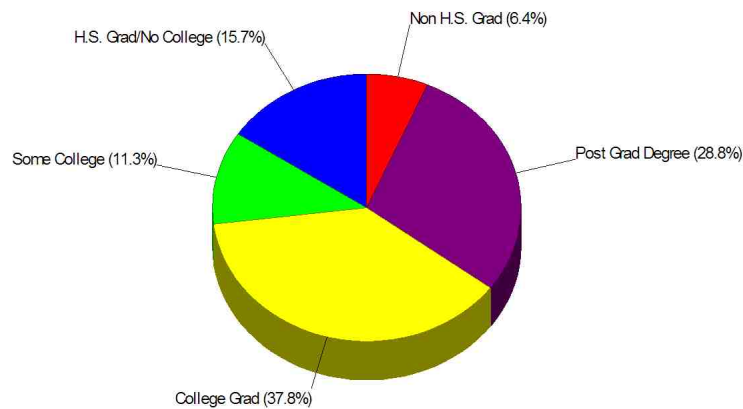

Adult Education Level For Town of Greenwich

93.6% High School Graduates
66.6% College Graduates

Prepared by Christopher Rich