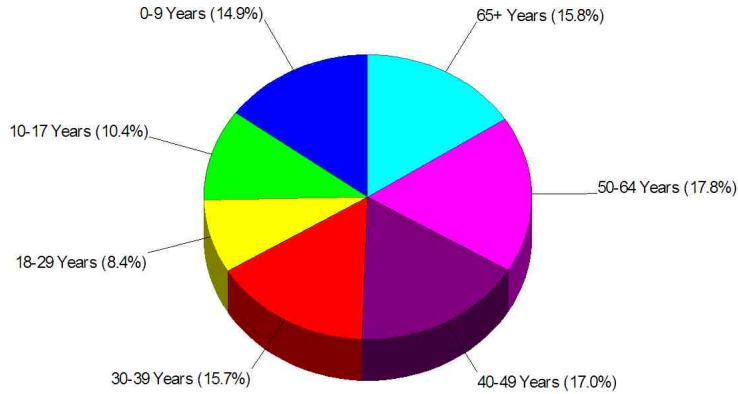

Age Breakdown For Town of Greenwich Average Age = 40.3 Years