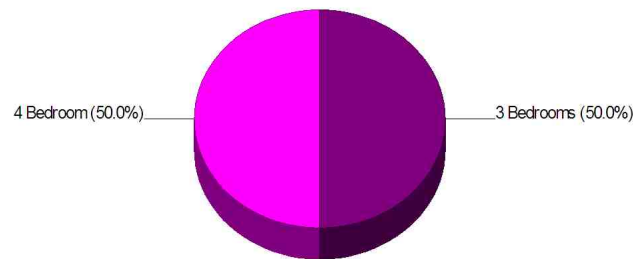

Housing Characteristics For Neighborhood Within Town of Greenwich

Average Age of Housing 61 years

Type of Dwelling

Home Ownership For Neighborhood Within Town of Greenwich

Owner Occupied Households = 93.1%
Median Housing Value = \$1,754,565
Median Number of Bedrooms = 4

Home Size Breakdown

Housing Information

Rental

For Neighborhood Within Town of Greenwich

Renter Occupied Households = 7.0%
Median Monthly Rent = \$2,001
Median Number of Bedrooms = 4

Home Size Breakdown

Crime Information

Old Greenwich

Prepared by Christopher Rich

WILLIAM RAVEIS
REAL ESTATE & HOME SERVICES
New England's Largest Family-Owned Real Estate Company

Crime Information

Crime Incidents For Town of Greenwich

Crime Index For Town of Greenwich