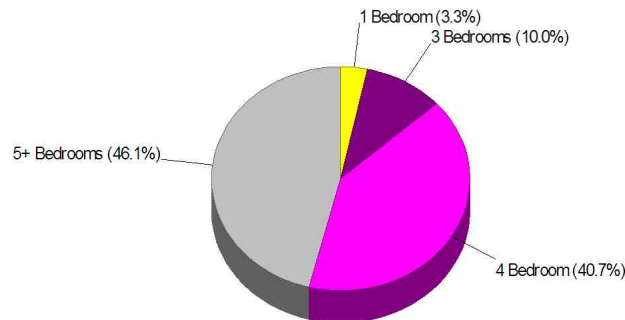

Housing Characteristics For Neighborhood Within Town of Greenwich

Average Age of Housing 61 years

Type of Dwelling

Home Ownership For Neighborhood Within Town of Greenwich

Owner Occupied Households = 93.1%
Median Housing Value = \$1,754,565
Median Number of Bedrooms = 4

Home Size Breakdown

Housing Information

Rental

For Neighborhood Within Town of Greenwich

Renter Occupied Households = 7.0%
Median Monthly Rent = \$2,001
Median Number of Bedrooms = 4

Home Size Breakdown

Crime Information