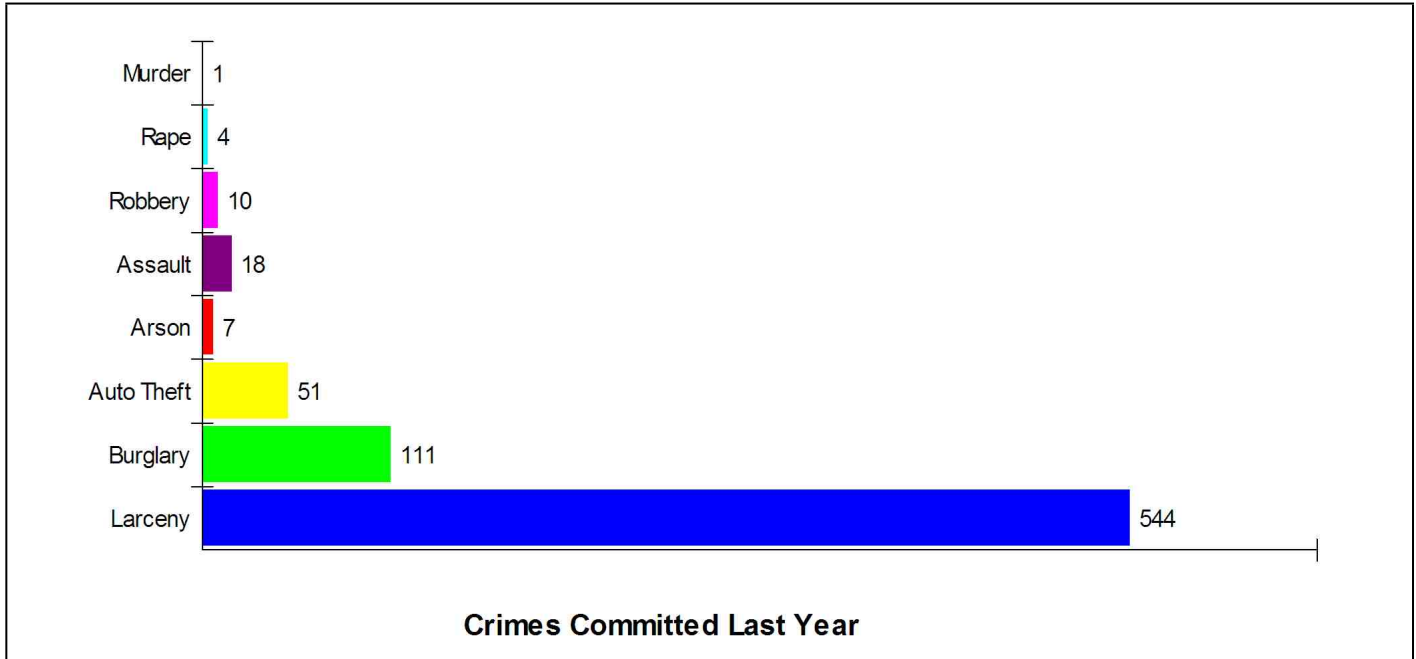

Crime Incidents For Town of Greenwich

Crime Index For Town of Greenwich

eNeighborhoods Crime Index™

State Ranking: 21st Percentile

847

National Ranking: 11th Percentile

1.21% Chance Of Being The Victim Of A Crime

0.05% Chance Of Being The Victim Of A Bodily Crime

Prepared by Christopher Rich