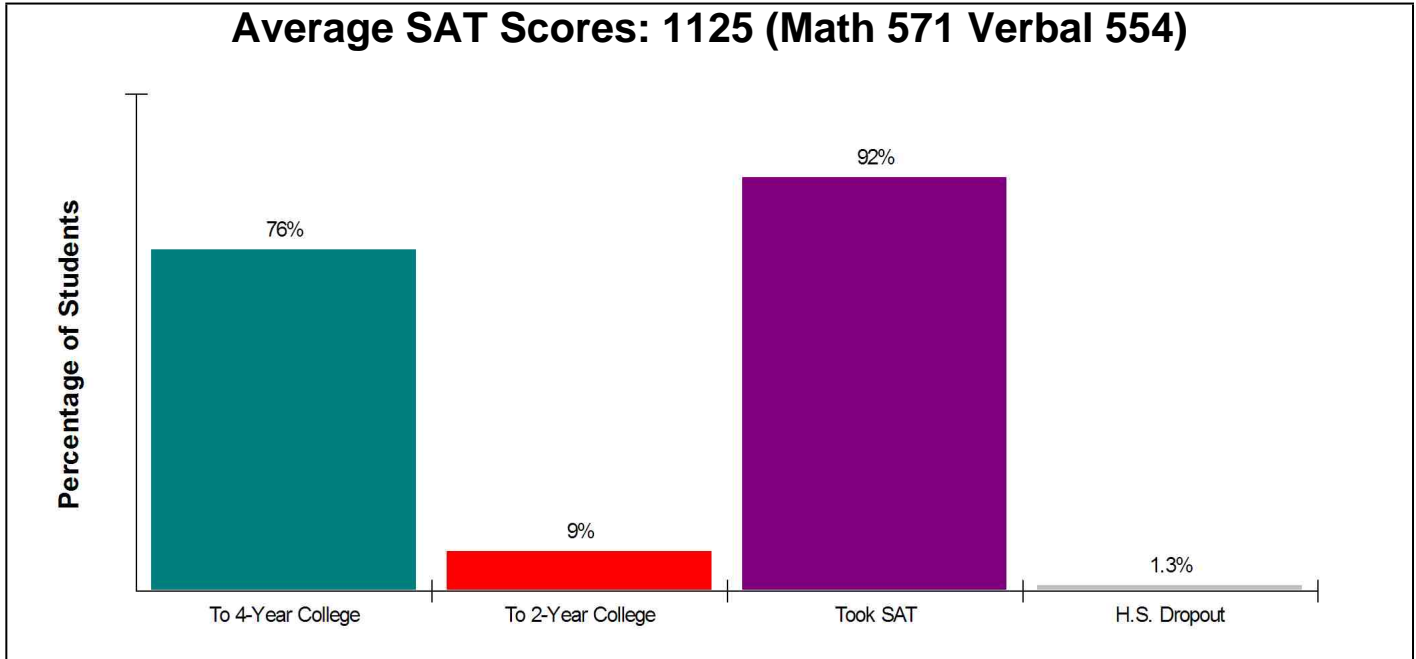

High School Statistics FOR GREENWICH SCHOOL DISTRICT

Average SAT Scores: 1125 (Math 571 Verbal 554)