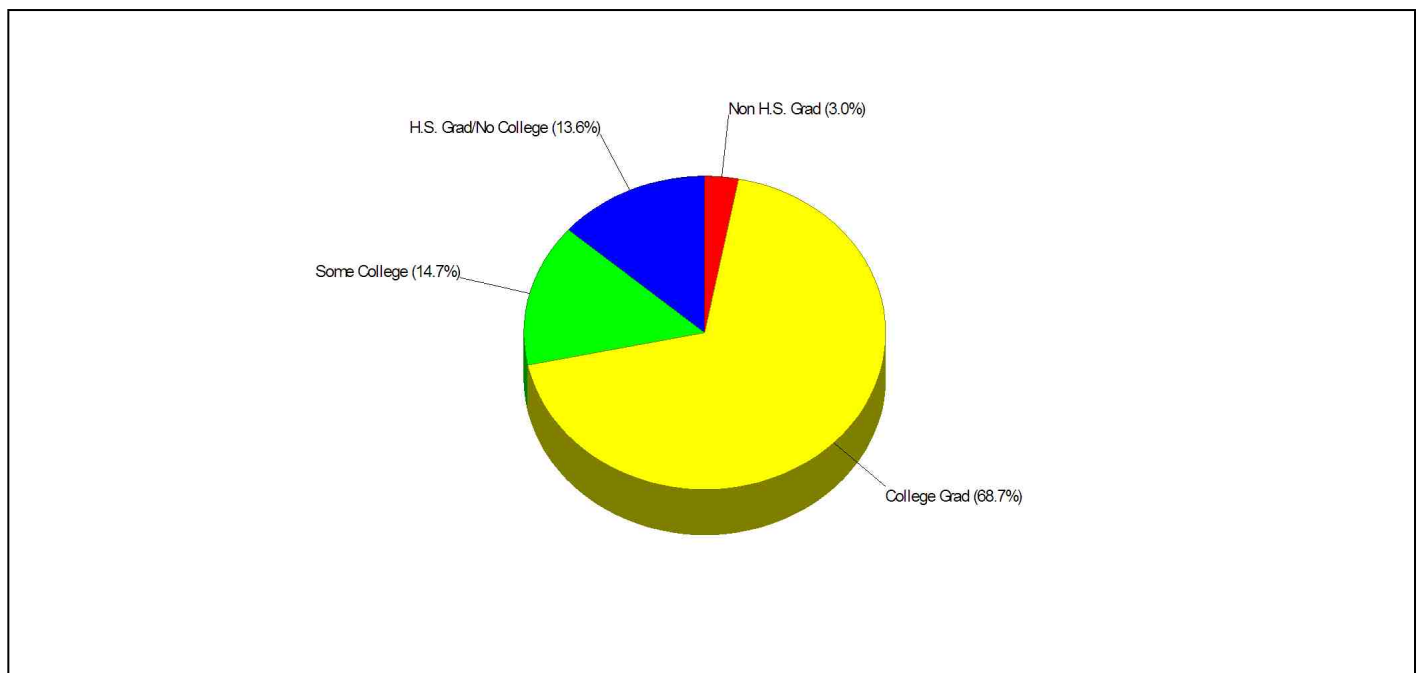

Parent Education Level FOR REDDING SCHOOL DISTRICT

Prepared by Christopher Rich