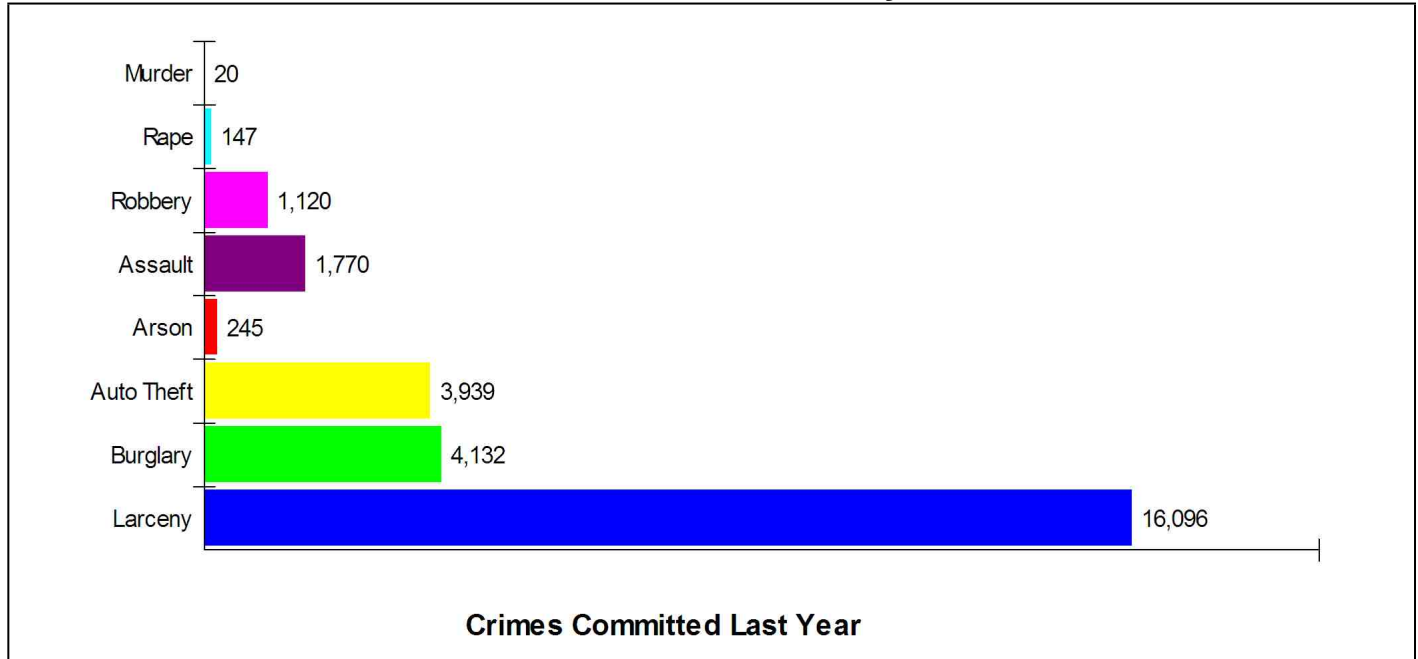

Crime Incidents For Fairfield County