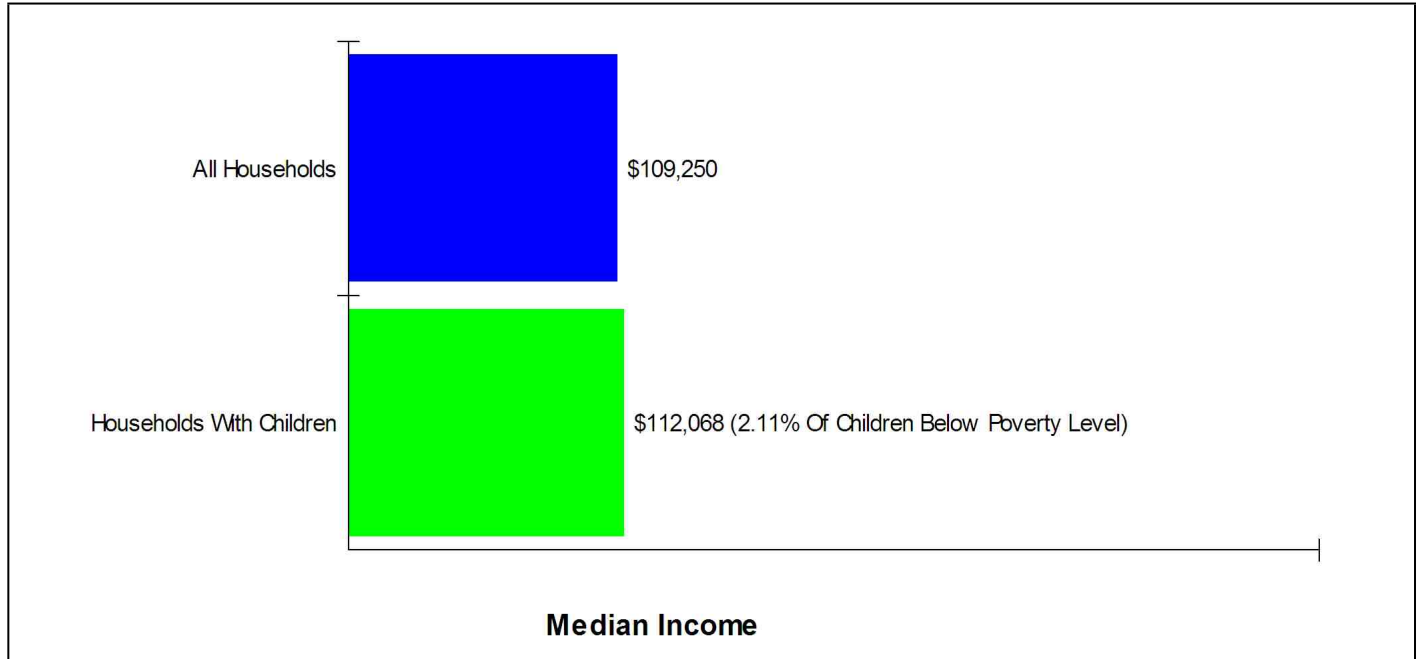

Income FOR REDDING SCHOOL DISTRICT