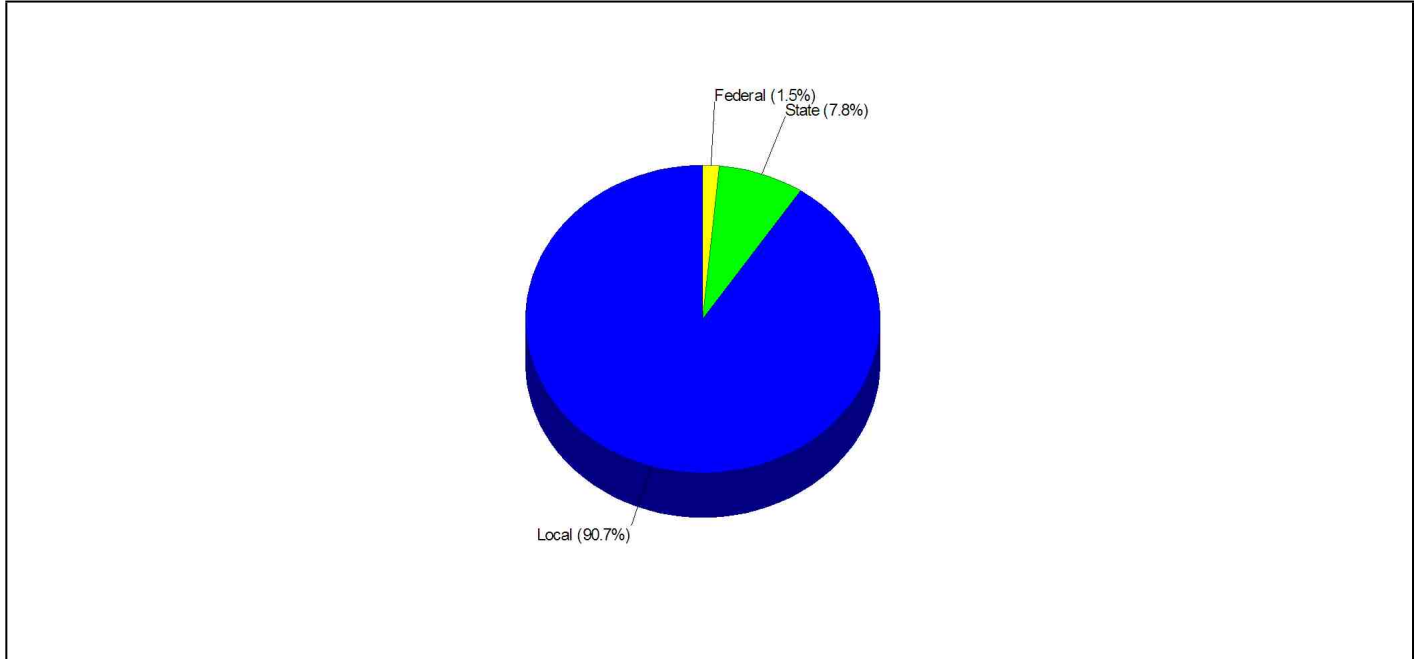

School Funding FOR REDDING SCHOOL DISTRICT

Prepared by Christopher Rich