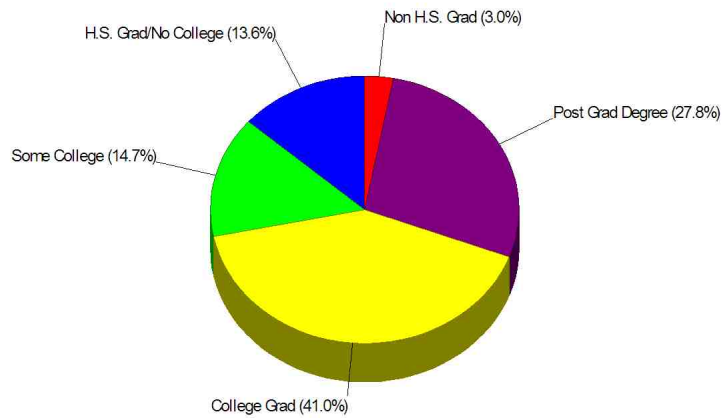

Adult Education Level For Town of Redding

97.0% High School Graduates
68.8% College Graduates

Prepared by Christopher Rich