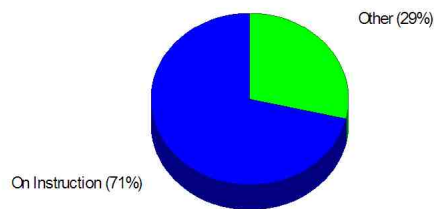

School Expenditures FOR REDDING SCHOOL DISTRICT

Expenditures Per Student
$12,665