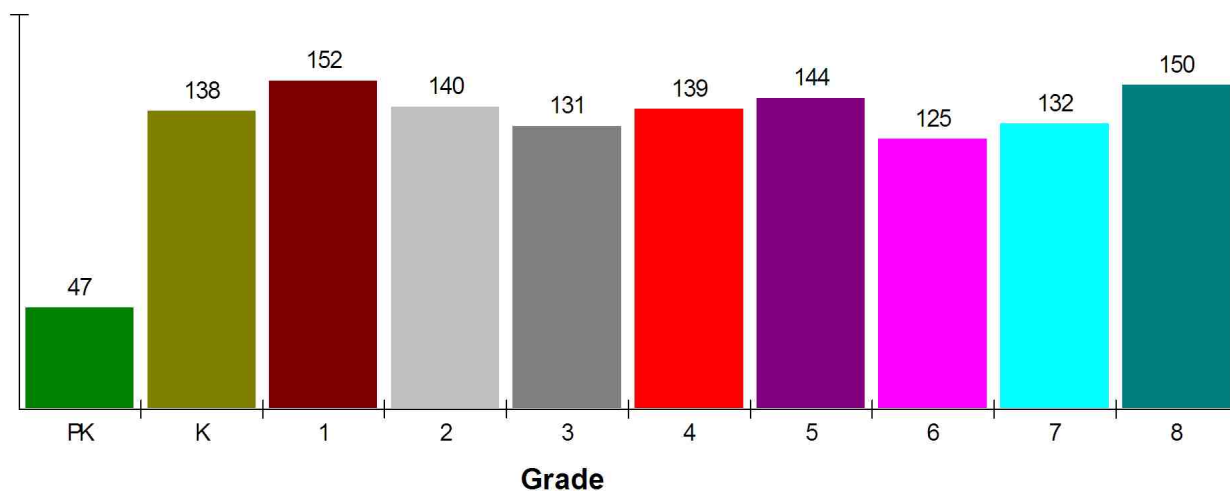

Student Enrollment By Grade FOR REDDING SCHOOL DISTRICT

Total Enrollment = 1,298

National Enrollment Ranking: 6,819 of 15,679 (56th Percentile)
State Enrollment Ranking: 114 of 189 (40th Percentile)

Prepared by Christopher Rich