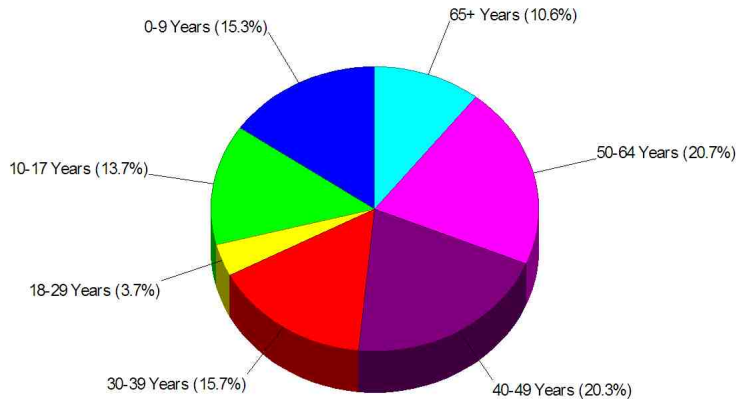

Age Breakdown For Town of Redding Average Age = 40.7 Years