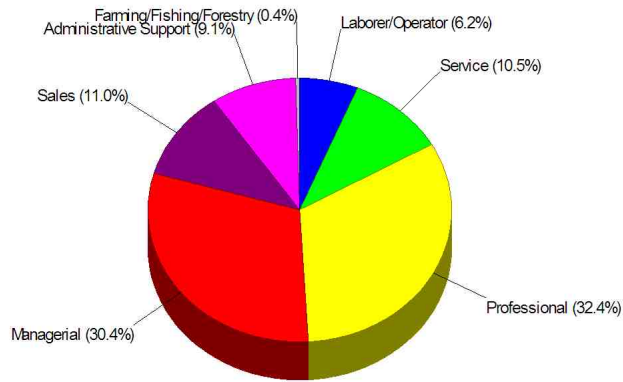

Employment For Town of Redding

Average Travel Time To Work = 39.9 Minutes

Occupation

Prepared by Christopher Rich