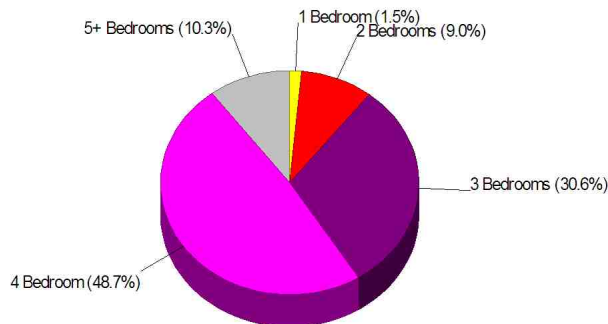

Student/Teacher Ratio: 3.1 to 1

Housing Information

Redding, Town of

Prepared by Christopher Rich

WILLIAM RAVEIS
REAL ESTATE & HOME SERVICES
New England's Largest Family-Owned Real Estate Company

Housing Characteristics For Neighborhood Within Town of Redding

Average Age of Housing 33 years

Type of Dwelling

Home Ownership For Neighborhood Within Town of Redding

Owner Occupied Households = 98.3%
Median Housing Value = \$728,495
Median Number of Bedrooms = 4

Home Size Breakdown

Housing Information

Rental

For Neighborhood Within Town of Redding

Renter Occupied Households = 1.7%
Median Monthly Rent = \$950
Median Number of Bedrooms = 4

Home Size Breakdown

Crime Information

Redding, Town of