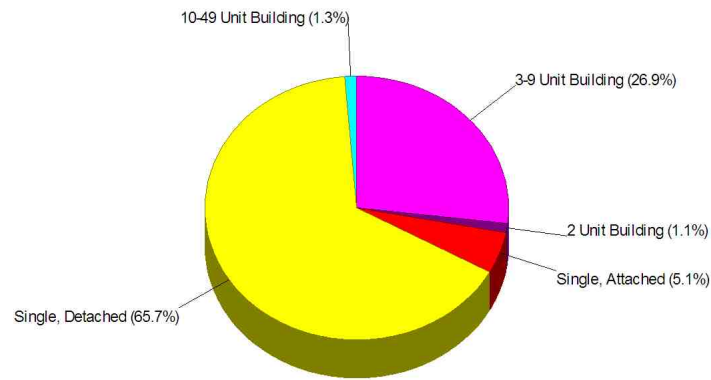

Housing Characteristics For Neighborhood Within Town of Ridgefield

Average Age of Housing 27 years

Type of Dwelling