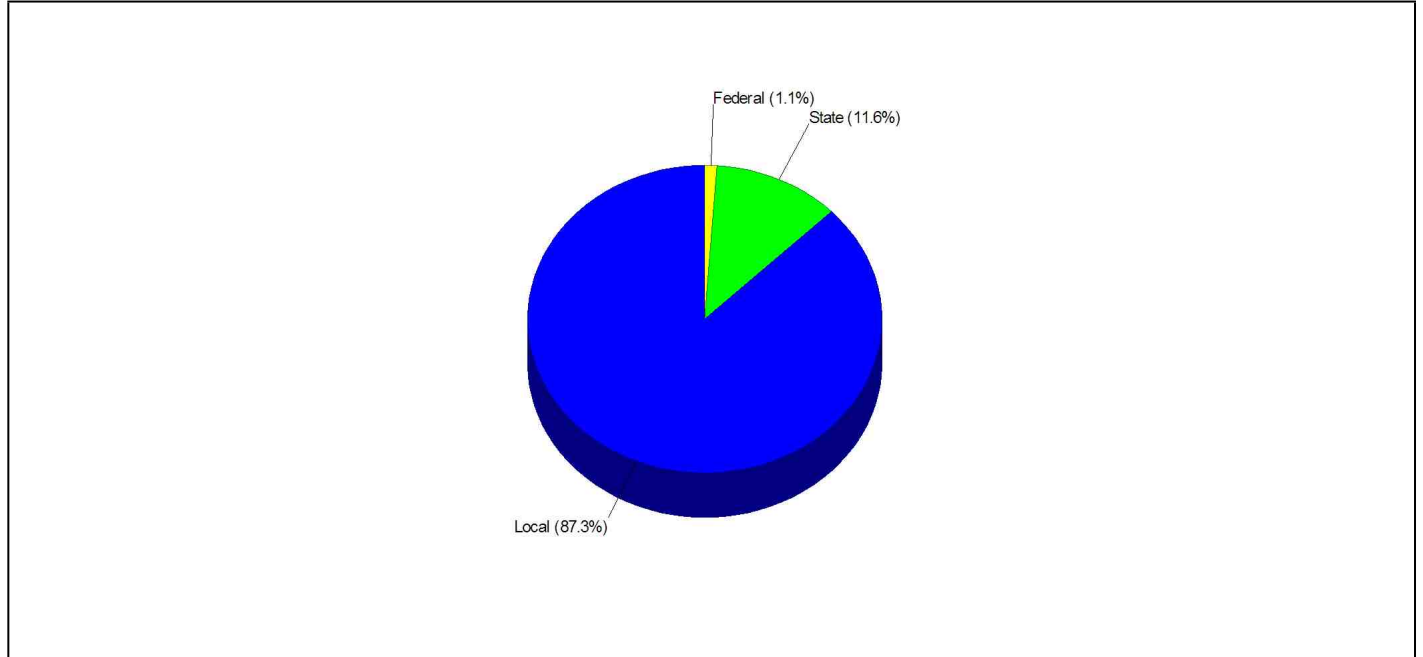

School Funding FOR RIDGEFIELD SCHOOL DISTRICT

Prepared by Christopher Rich