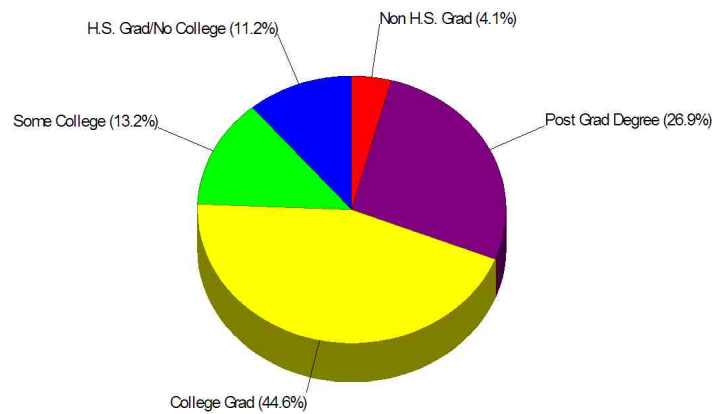

Adult Education Level For Town of Ridgefield

95.9% High School Graduates
71.5% College Graduates