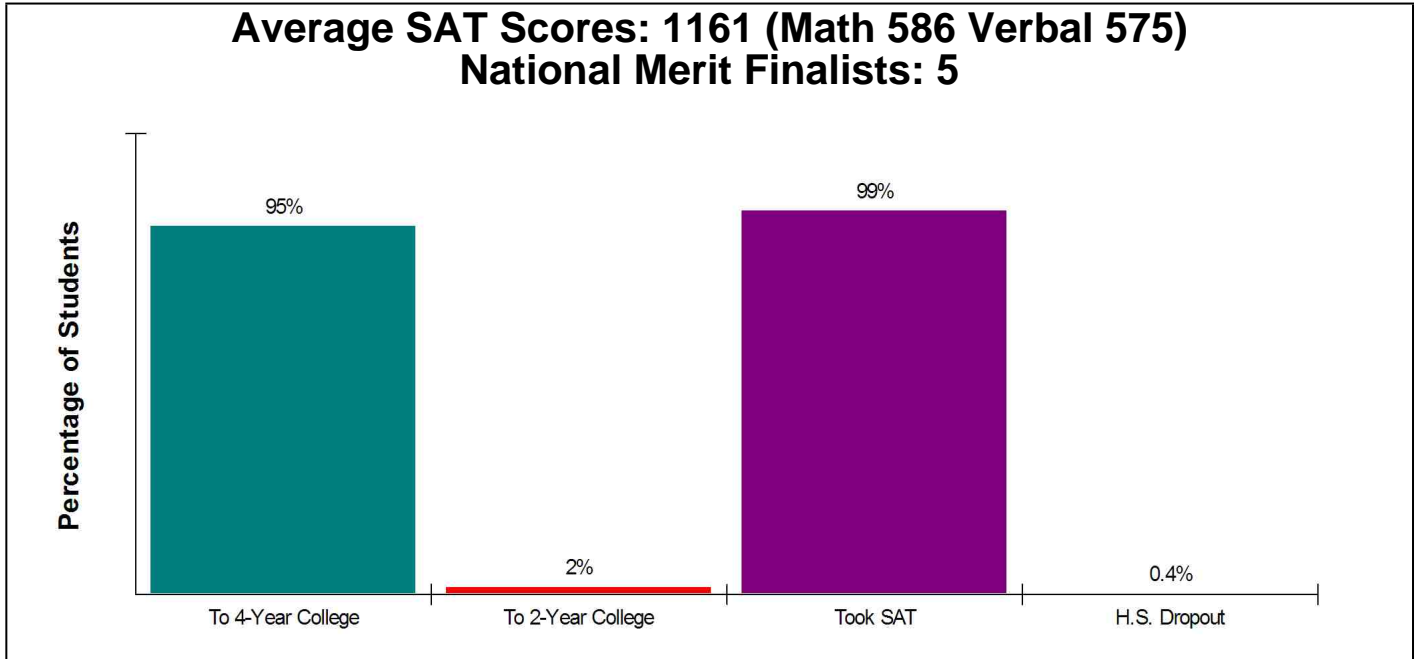

High School Statistics FOR RIDGEFIELD SCHOOL DISTRICT

Average SAT Scores: 1161 (Math 586 Verbal 575)
National Merit Finalists: 5