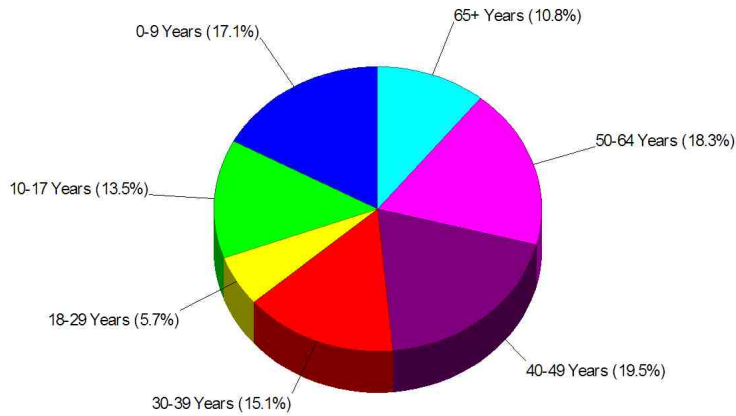

Age Breakdown For Town of Ridgefield Average Age = 39.2 Years