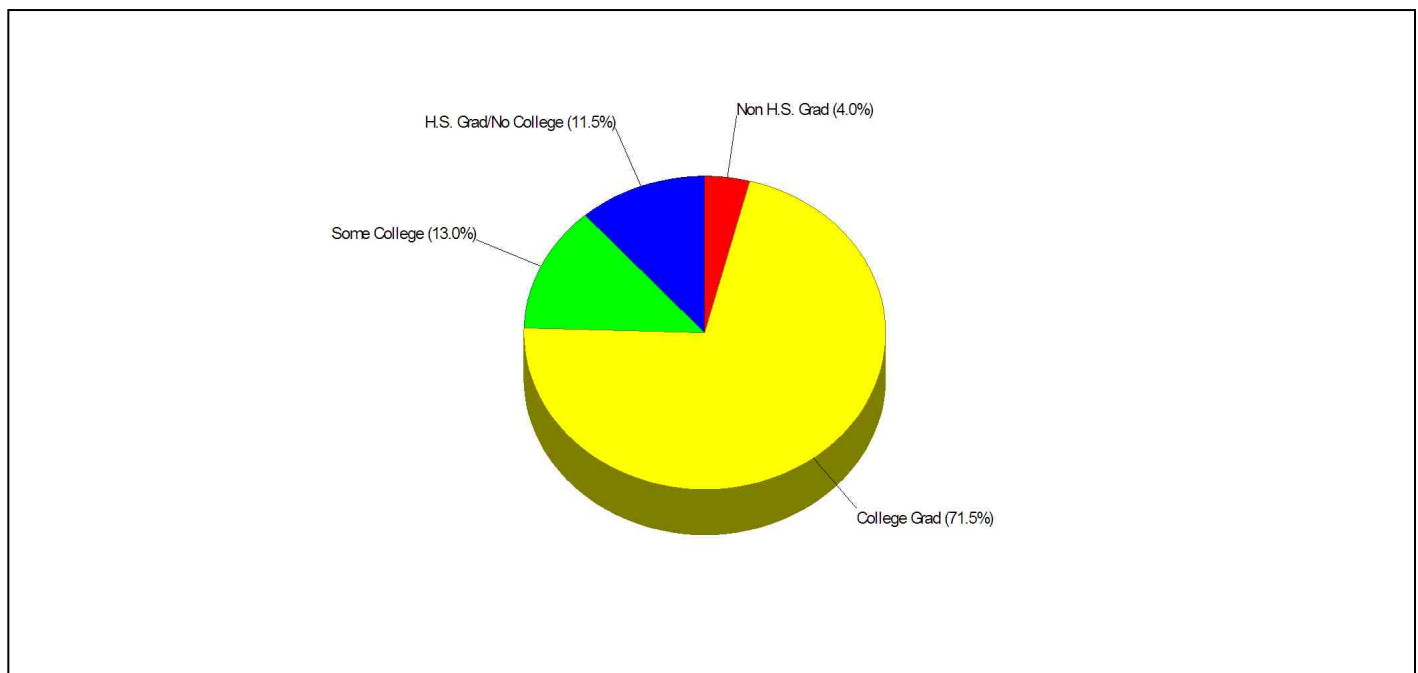

Parent Education Level FOR RIDGEFIELD SCHOOL DISTRICT

Prepared by Christopher Rich