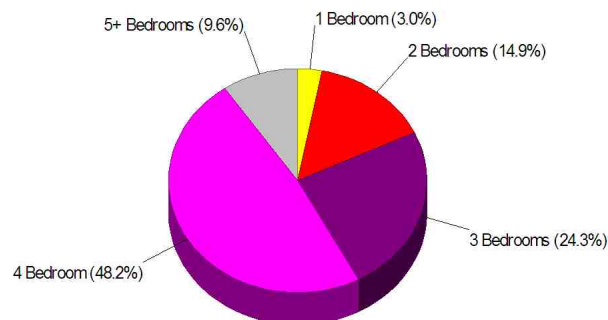

## Housing Characteristics For Neighborhood Within Town of Ridgefield

Average Age of Housing 27 years

Type of Dwelling

## Home Ownership For Neighborhood Within Town of Ridgefield

Owner Occupied Households = 83.2%  
Median Housing Value = \$752,357  
Median Number of Bedrooms = 4

Home Size Breakdown