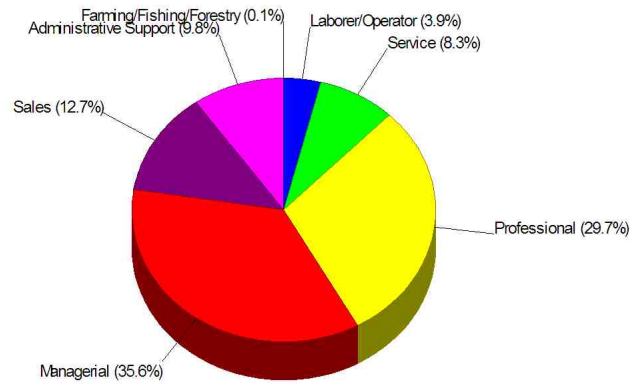

Employment For Town of Ridgefield

Average Travel Time To Work = 37.7 Minutes

Occupation

Prepared by Christopher Rich