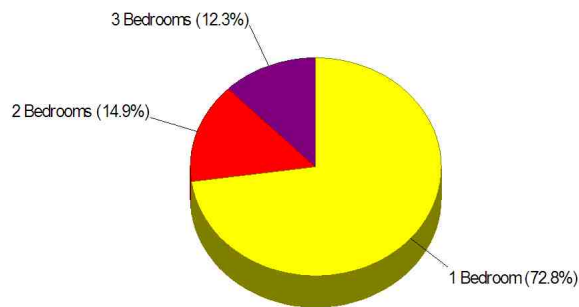

## Home Ownership For Neighborhood Within Town of Ridgefield

Owner Occupied Households = 83.2%  
Median Housing Value = \$752,357  
Median Number of Bedrooms = 4

Home Size Breakdown

### For Neighborhood Within Town of Ridgefield

**Renter Occupied Households = 16.8%**

**Median Monthly Rent = \$1,098**

**Median Number of Bedrooms = 1**

**Home Size Breakdown**