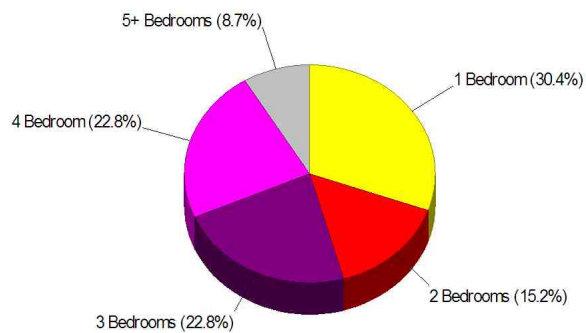

Rental For Neighborhood Within City of Norwalk

Renter Occupied Households = 16.3%
Median Monthly Rent = $1,975
Median Number of Bedrooms = 3