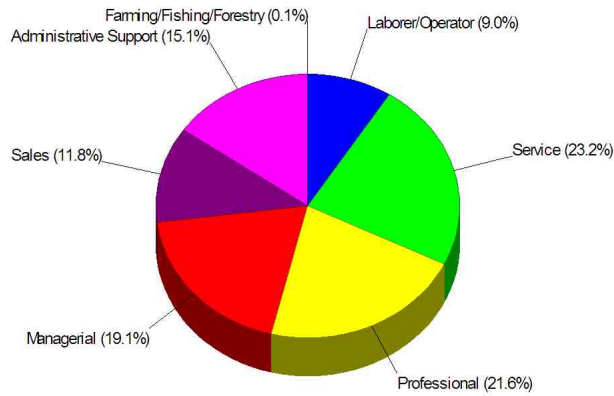

Employment For City of Norwalk

Average Travel Time To Work = 27.6 Minutes

Occupation

Prepared by Christopher Rich