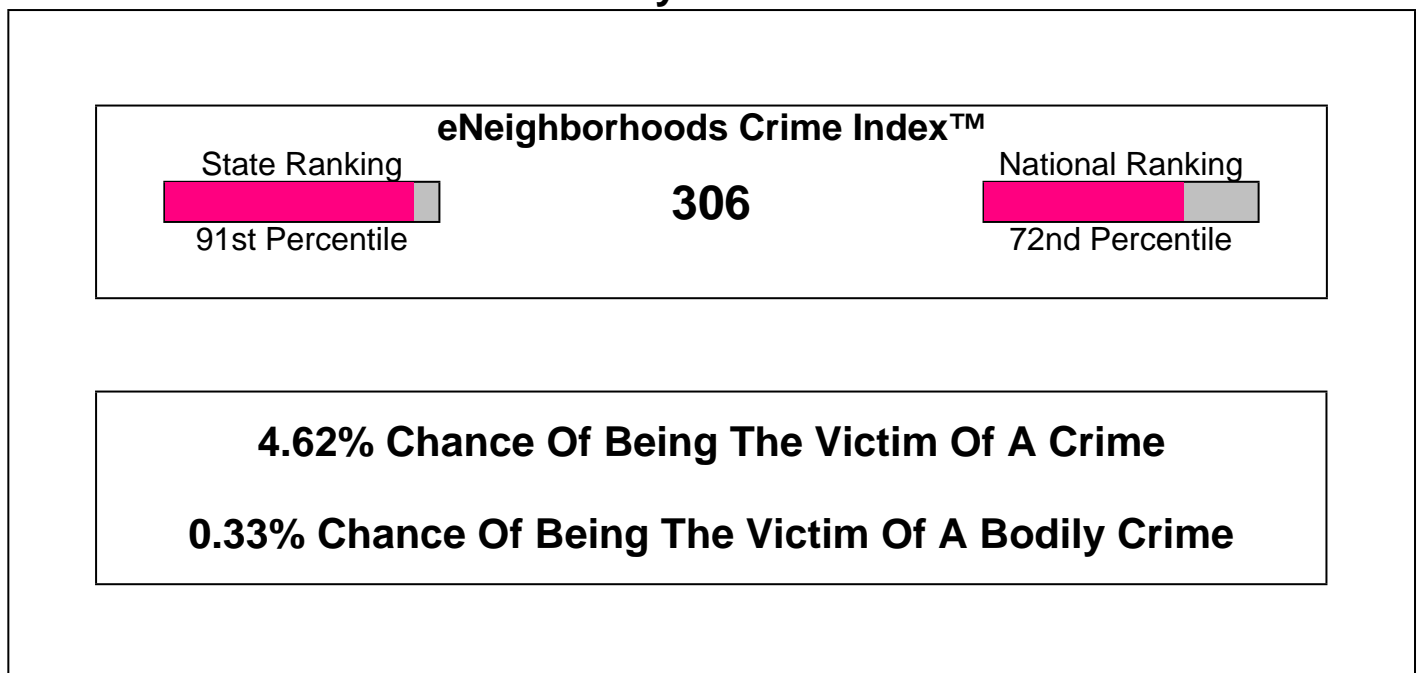

Crime Index For City of Norwalk

Prepared by Christopher Rich