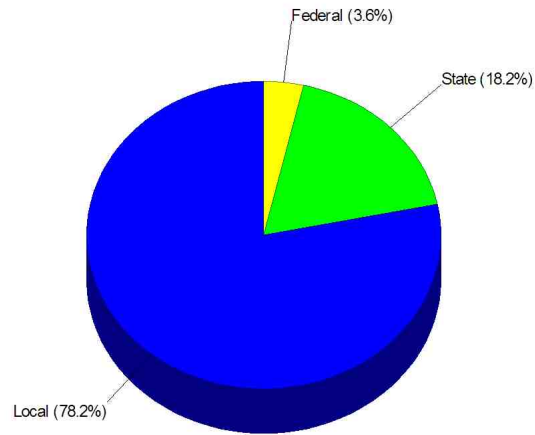

Prepared by Christopher Rich