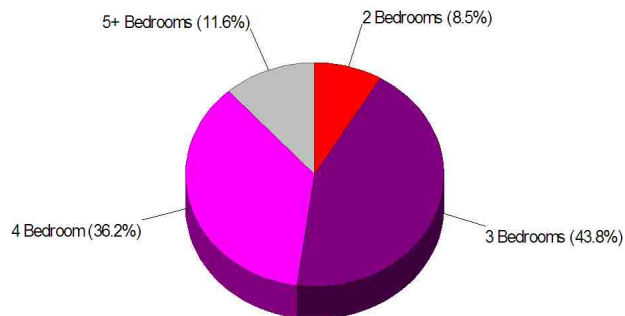

Home Size Breakdown

Prepared by Christopher Rich