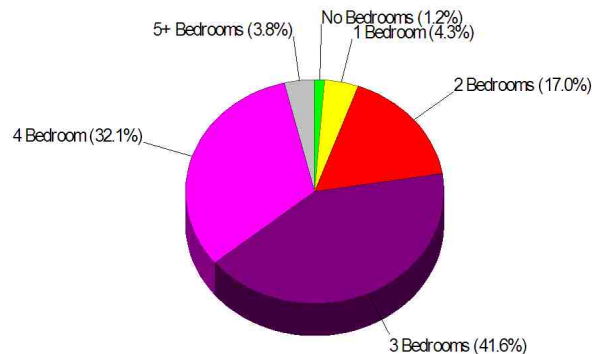

Prepared by Christopher Rich

WILLIAM RAVEIS
REAL ESTATE & HOME SERVICES
Now Englund's Longest Family-Owned Real Estate Company

Housing Characteristics For Neighborhood Within Town of Newtown

Average Age of Housing 30 years

Type of Dwelling

Home Ownership For Neighborhood Within Town of Newtown

Owner Occupied Households = 88.0%
Median Housing Value = \$383,372
Median Number of Bedrooms = 3

Home Size Breakdown

Housing Information