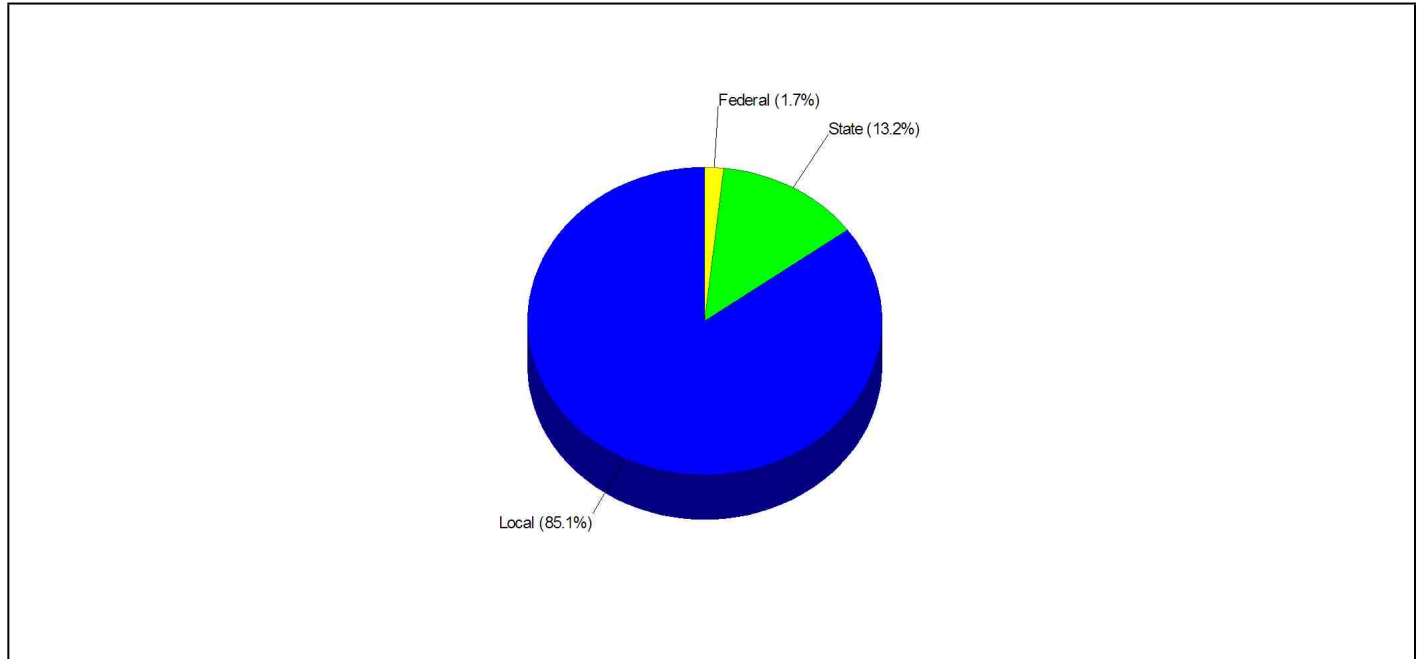

School Funding FOR NEWTOWN SCHOOL DISTRICT

Prepared by Christopher Rich