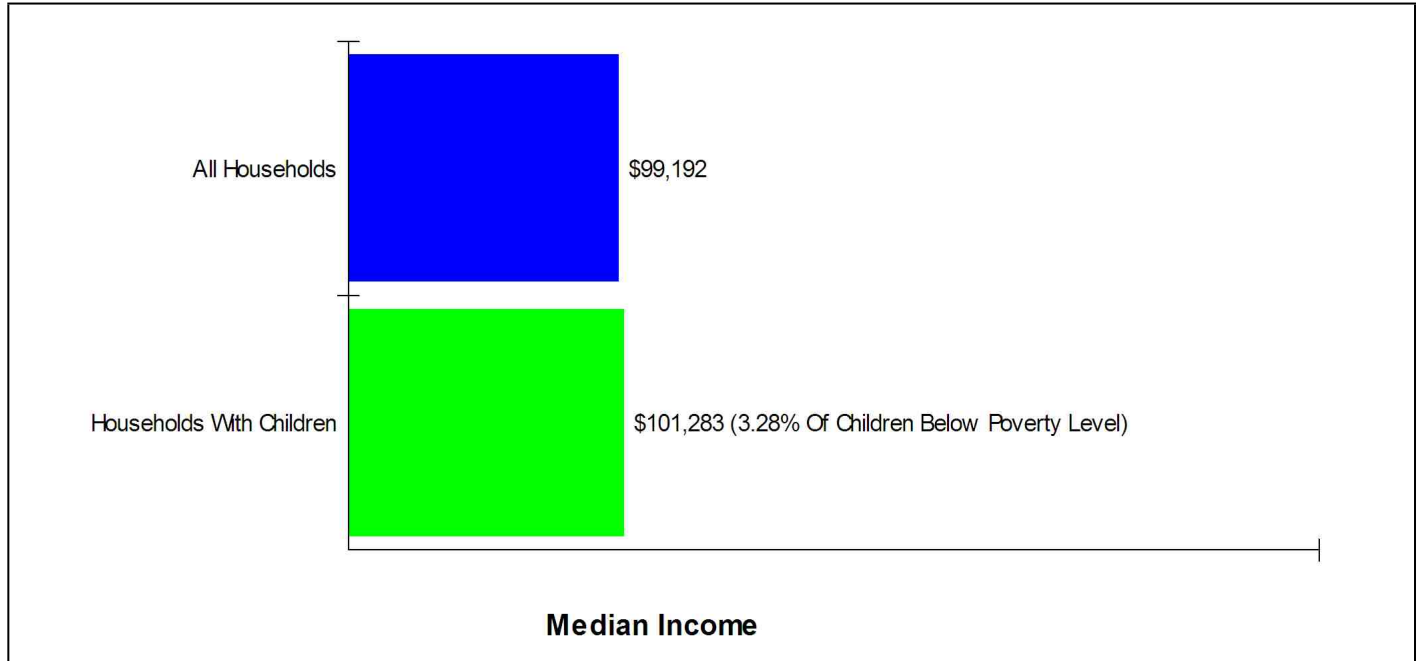

Income FOR NEWTOWN SCHOOL DISTRICT