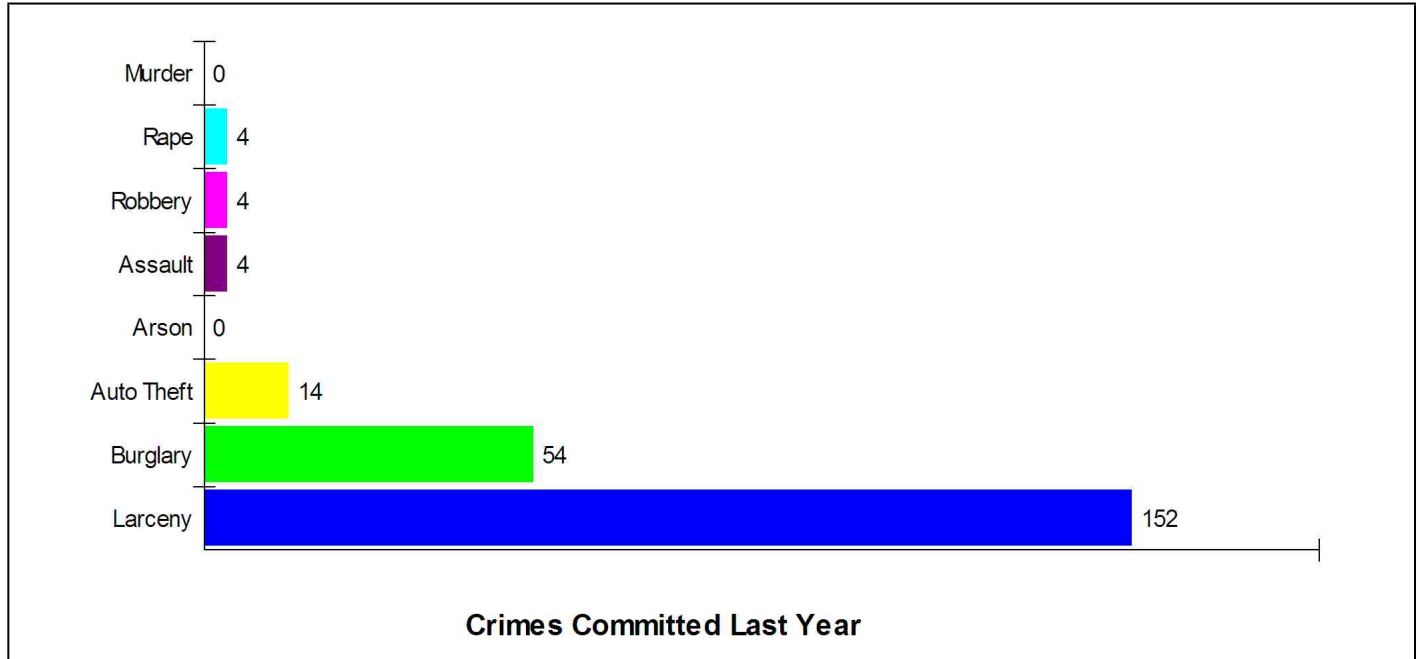

Crime Incidents For Town of Newtown