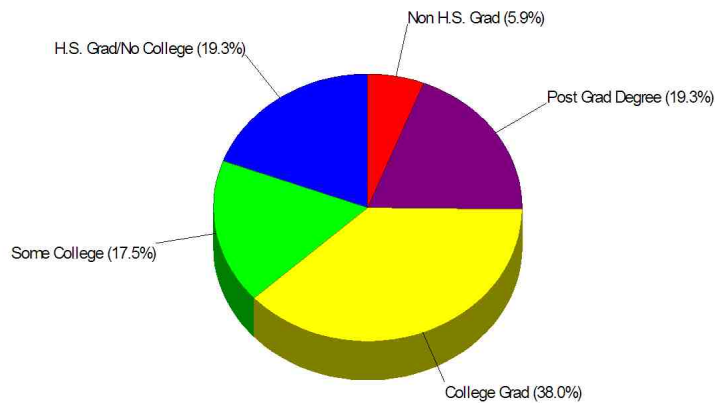

Prepared by Christopher Rich