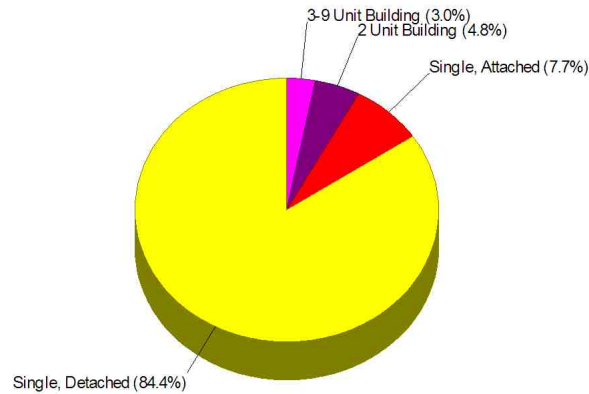

Enrollment By Grade: PK-57 K-21 1-19 2-20 3-19 4-16 5-15 6-9 7-11

Phone: (203)775-5191

Grades: PK - 7

School Type: Regular

Gender: Coed

Student/Teacher Ratio: 12.5 to 1

Housing Information

Sandy Hook

Prepared by Christopher Rich

WILLIAM RAVEIS
REAL ESTATE & HOME SERVICES
Now Englund's Longest Family-Owned Real Estate Company

Housing Characteristics For Neighborhood Within Town of Newtown

Average Age of Housing 30 years