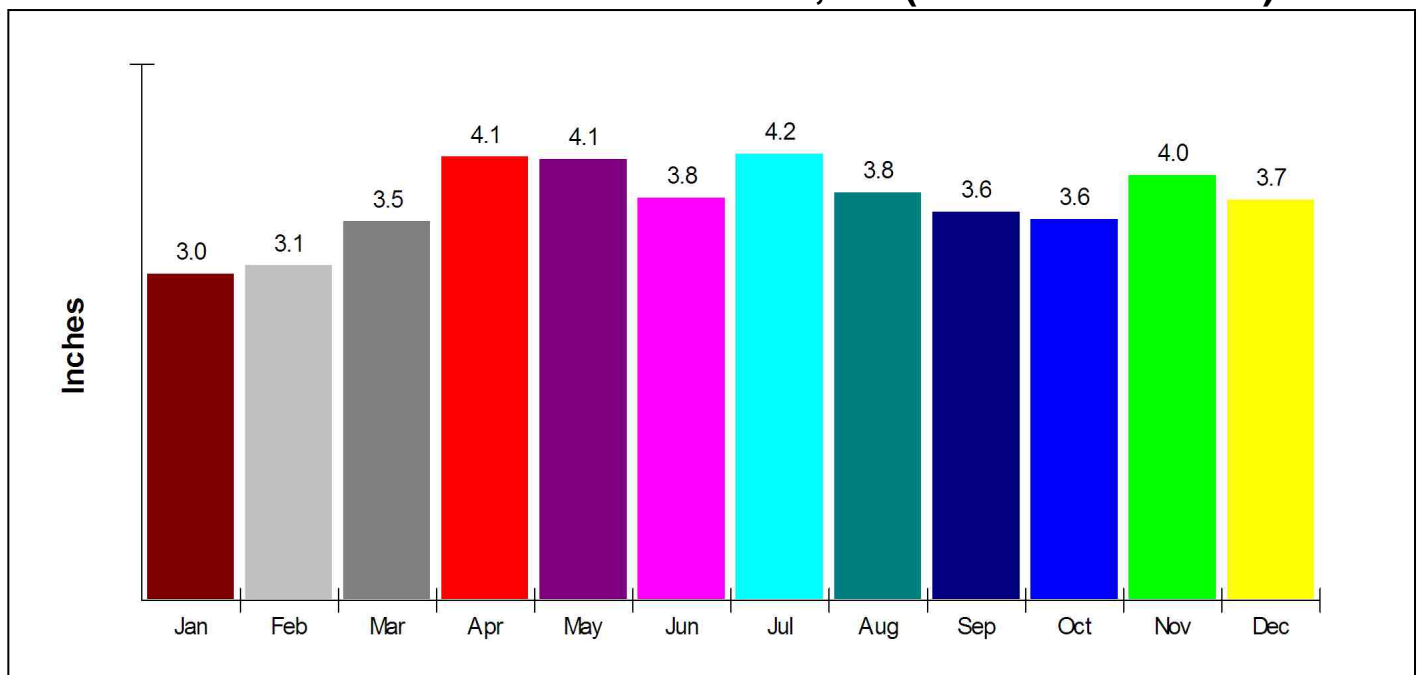

Average Precipitation Measured at BULLS BRIDGE DAM, CT (elevation = 260ft.)

Prepared by Christopher Rich