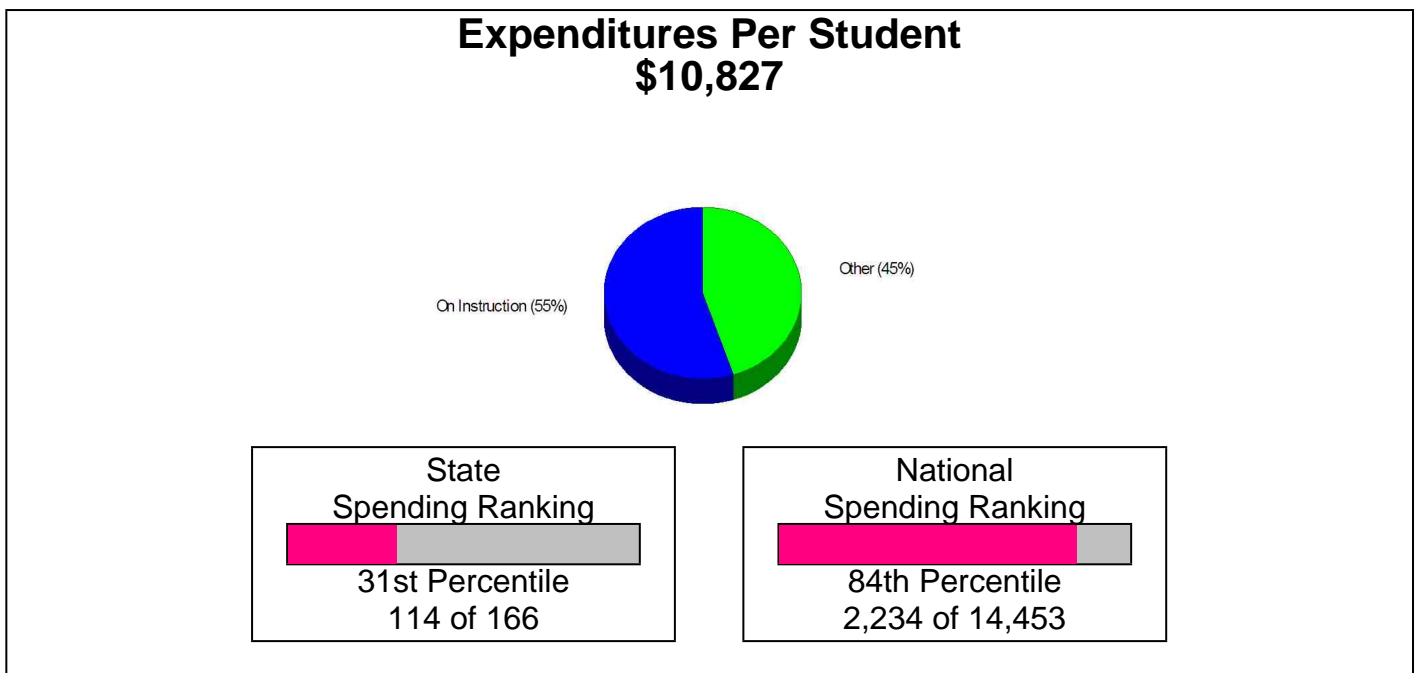

School Expenditures FOR NEWTOWN SCHOOL DISTRICT

Expenditures Per Student
$10,827

Prepared by Christopher Rich