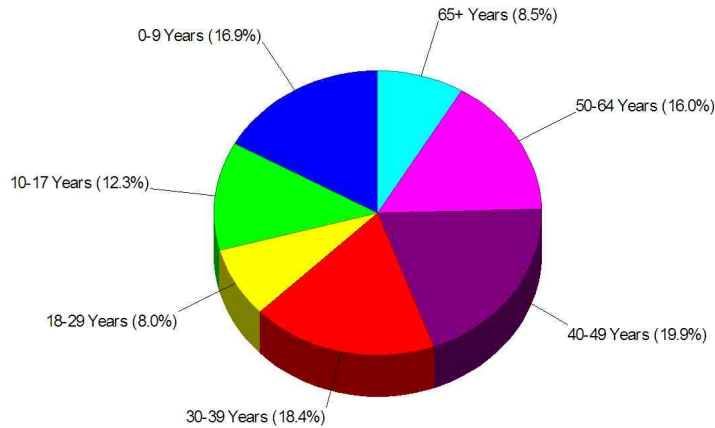

Age Breakdown For Town of Newtown Average Age = 37.3 Years

Adult Education Level For Town of Newtown

94.1% High School Graduates
57.3% College Graduates