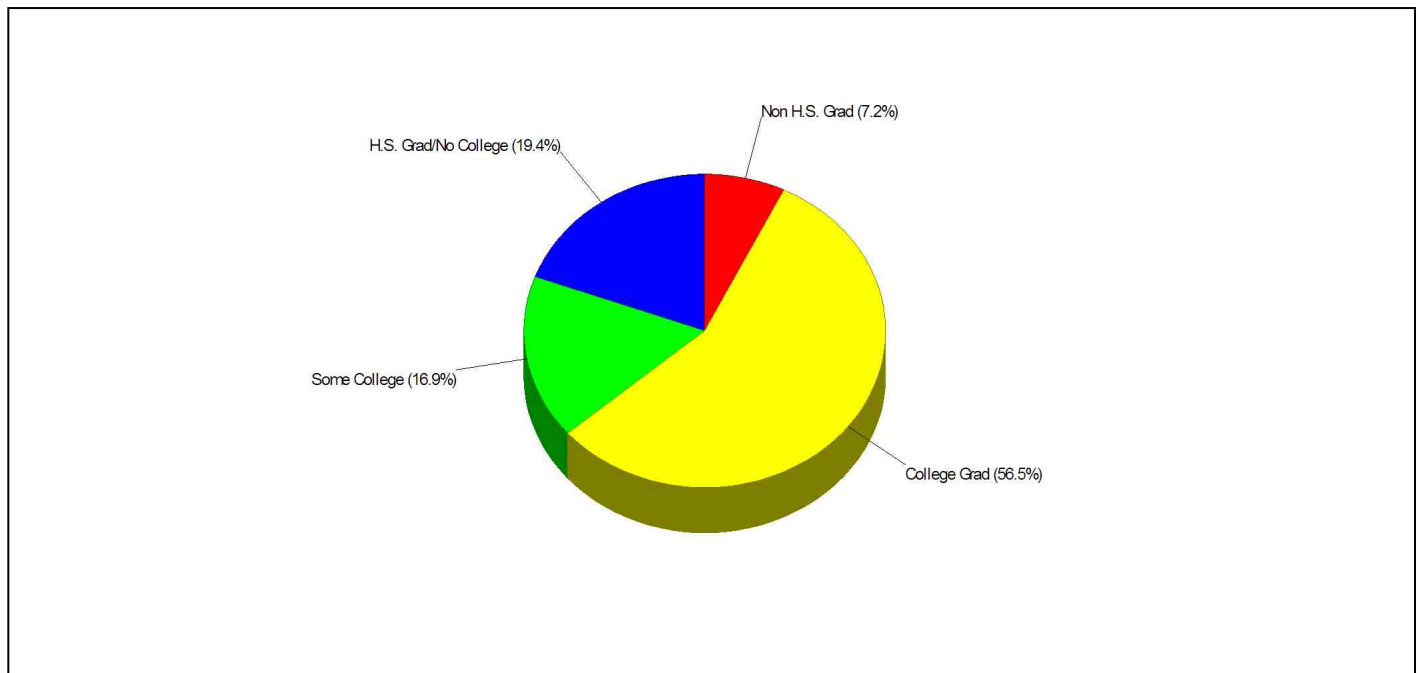

Parent Education Level FOR NEWTOWN SCHOOL DISTRICT

Prepared by Christopher Rich