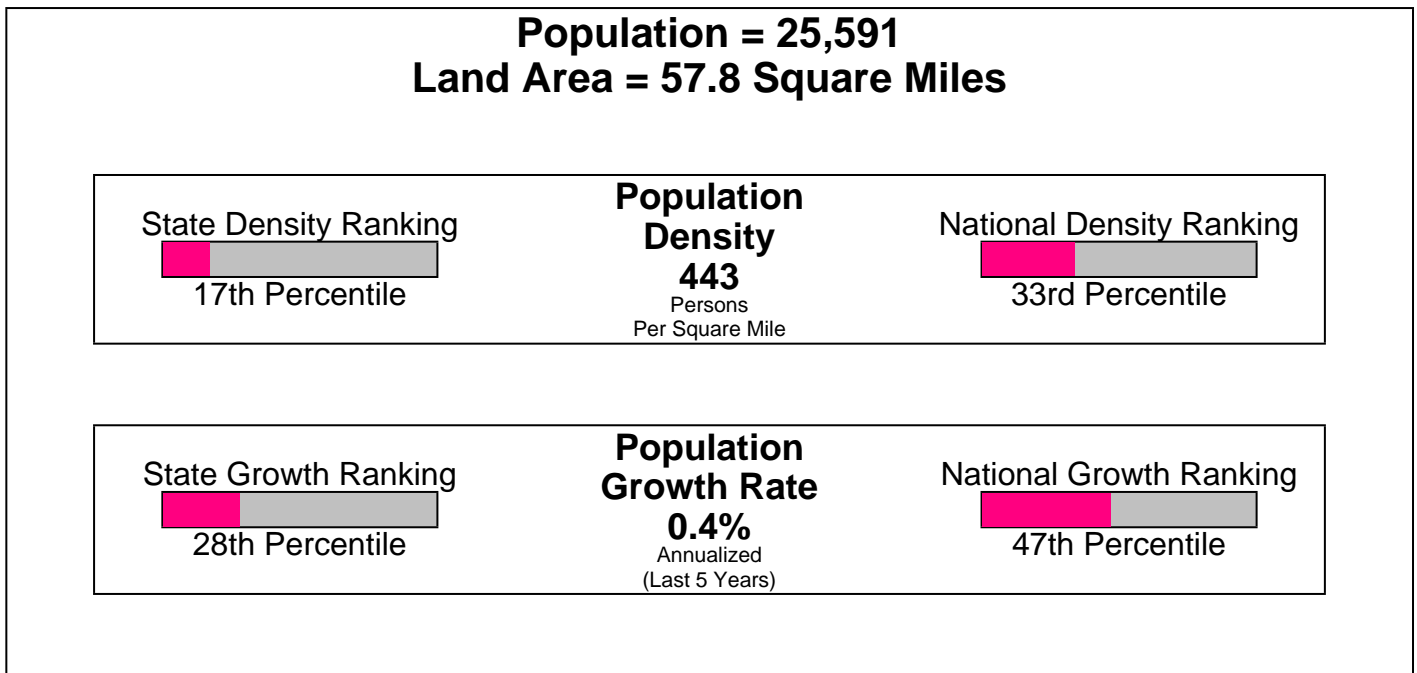

Population For Town of Newtown

Population = 25,591
Land Area = 57.8 Square Miles

Prepared by Christopher Rich