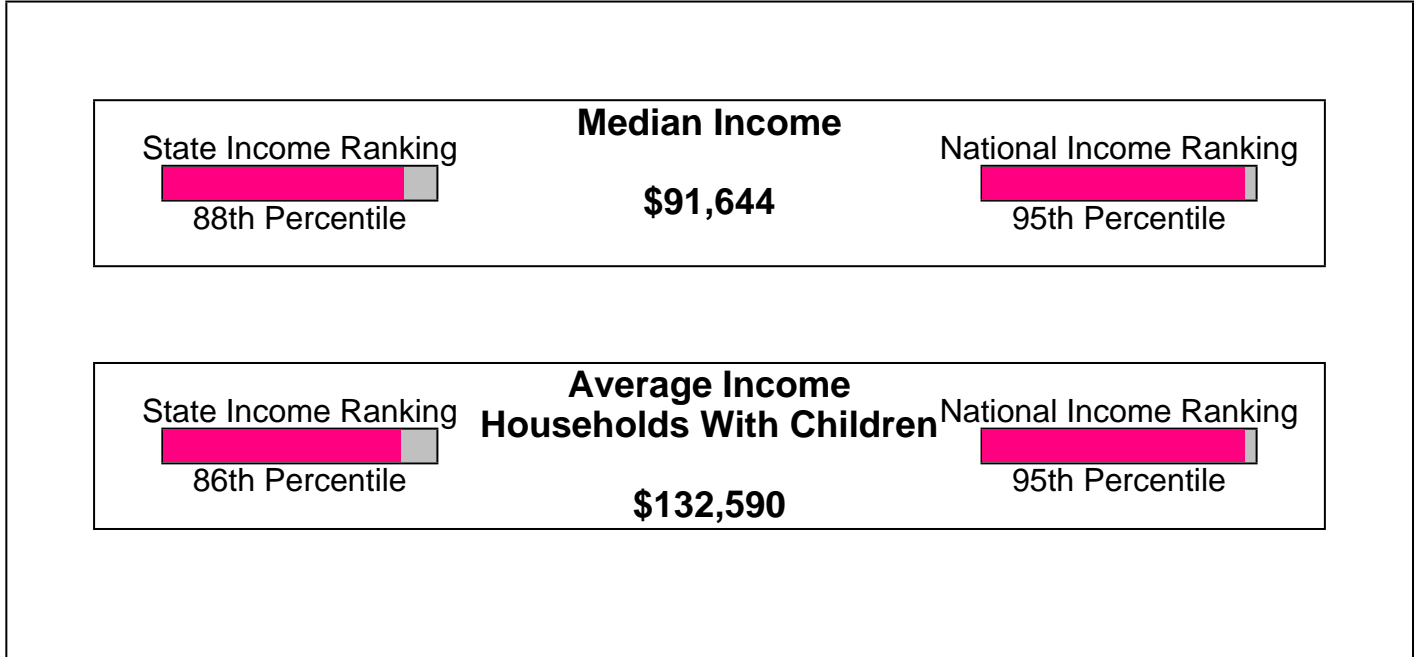

Income For Town of Newtown