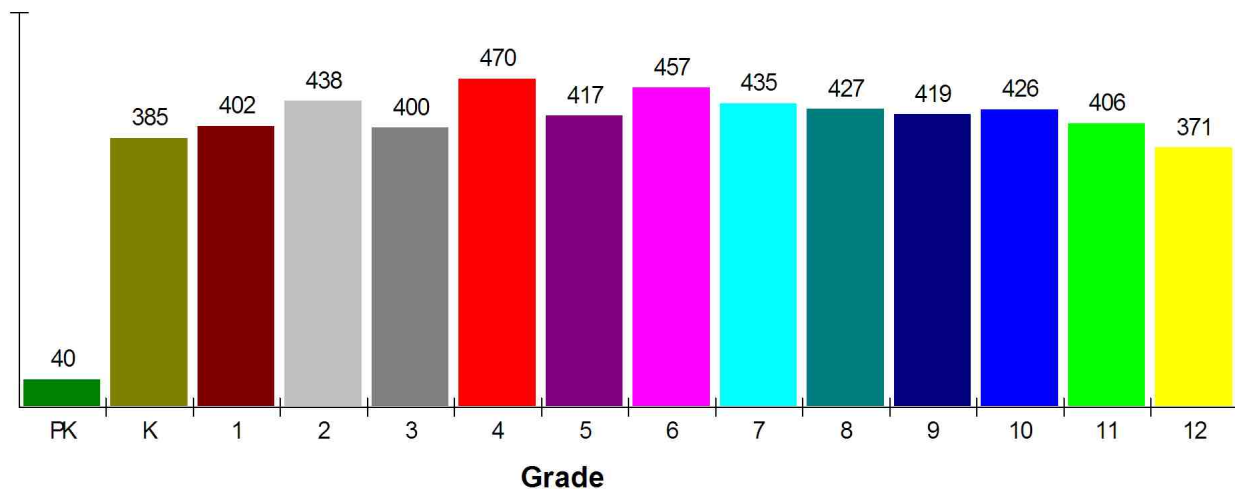

Student Enrollment By Grade FOR NEWTOWN SCHOOL DISTRICT

Total Enrollment = 5,493

National Enrollment Ranking: 2,245 of 15,679 (85th Percentile)
State Enrollment Ranking: 38 of 189 (80th Percentile)

Prepared by Christopher Rich