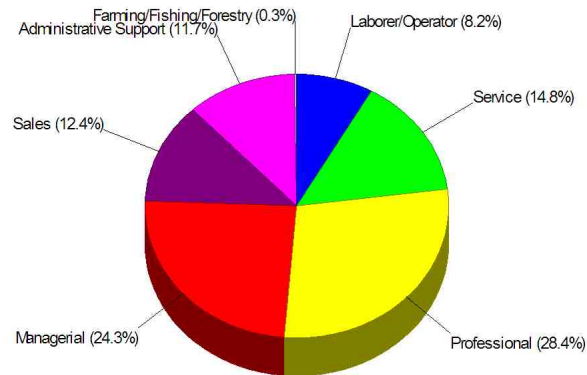

Employment For Town of Newtown

Average Travel Time To Work = 34.9 Minutes