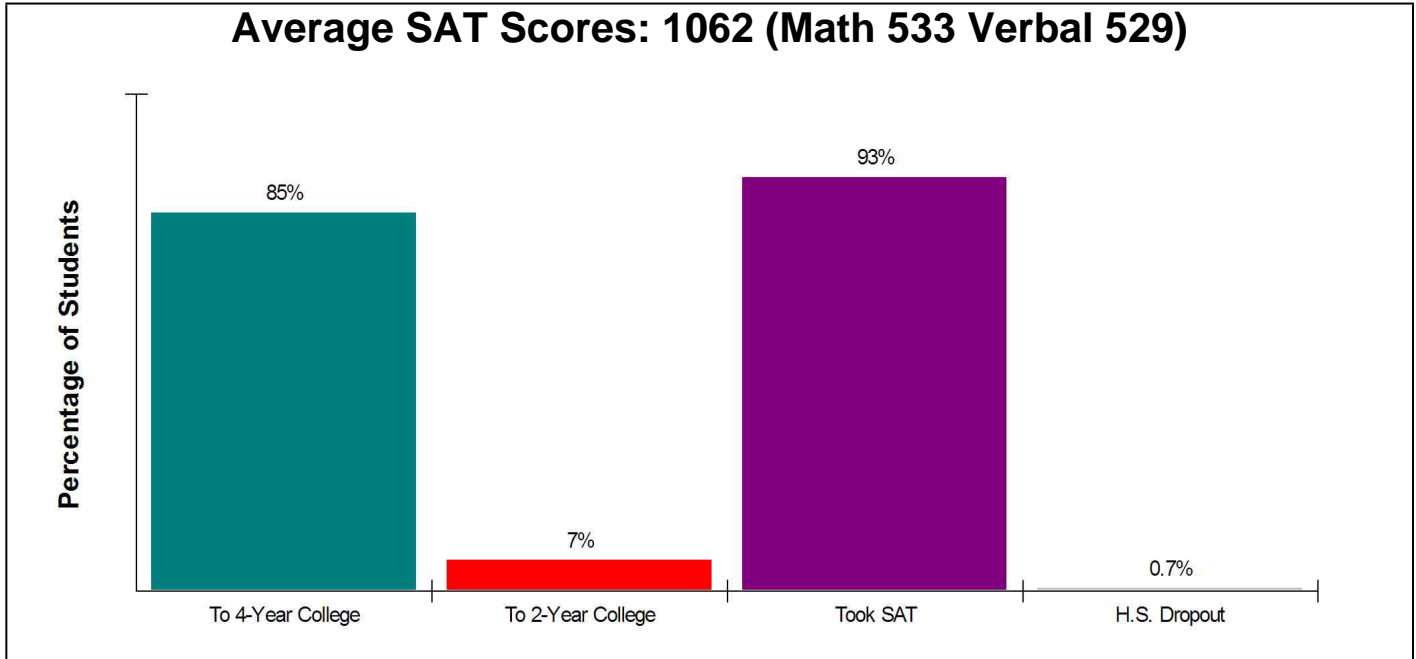

High School Statistics FOR NEWTOWN SCHOOL DISTRICT

Average SAT Scores: 1062 (Math 533 Verbal 529)