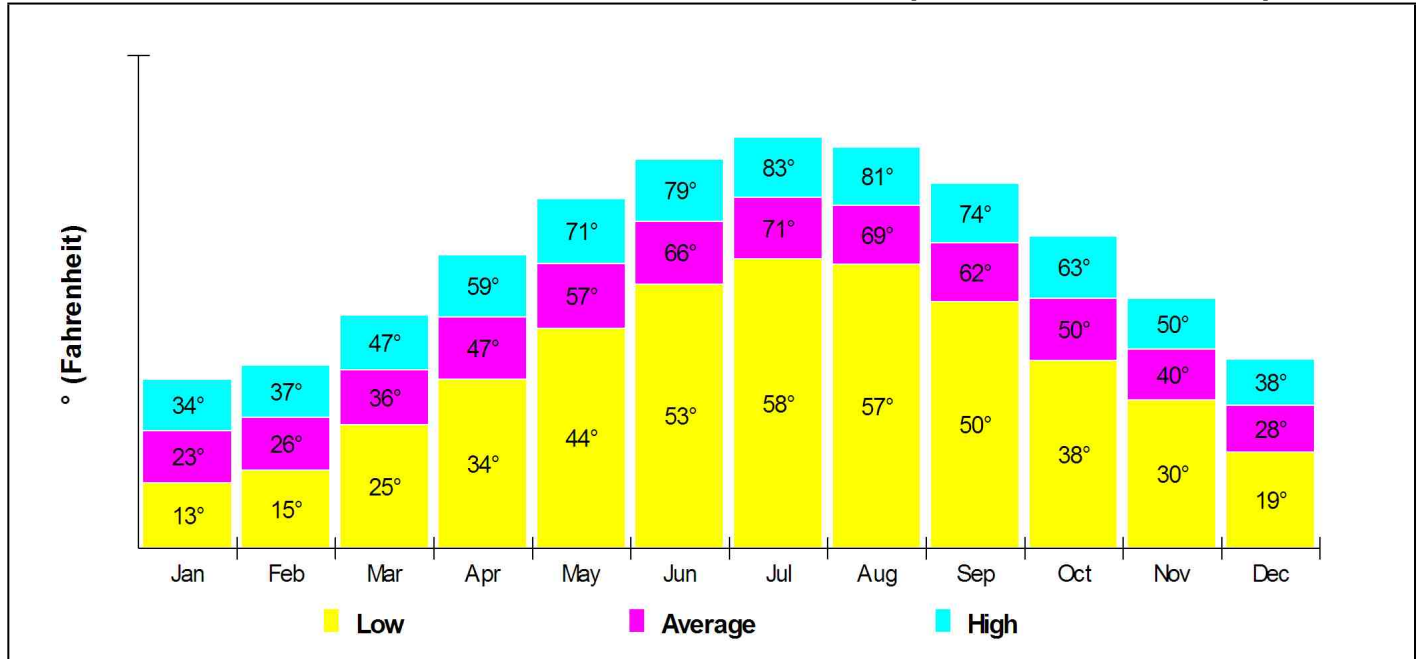

Temperature Measured at BULLS BRIDGE DAM, CT (elevation = 260ft.)