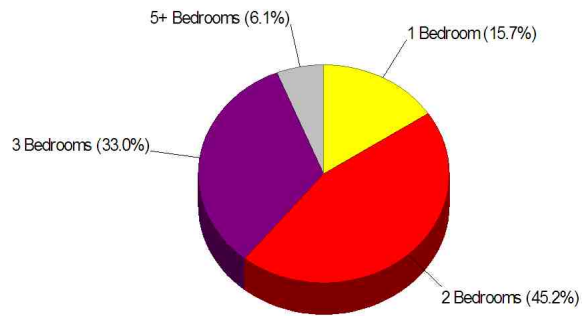

Prepared by Christopher Rich

WILLIAM RAVEIS
REAL ESTATE & HOME SERVICES
Now Englund's Longest Family-Owned Real Estate Company

Housing Characteristics For Neighborhood Within Town of Newtown

Average Age of Housing 30 years

Type of Dwelling

Home Ownership For Neighborhood Within Town of Newtown

Owner Occupied Households = 88.0%
Median Housing Value = \$383,372
Median Number of Bedrooms = 3

Home Size Breakdown

Housing Information

Rental

For Neighborhood Within Town of Newtown

Renter Occupied Households = 12.0%

Median Monthly Rent = \$800

Median Number of Bedrooms = 2

Home Size Breakdown

Crime Information

Sandy Hook

Prepared by Christopher Rich

WILLIAM RAVEIS
REAL ESTATE & HOME SERVICES
Now Englewood's Largest Family-Owned Real Estate Company

Crime Information

Crime Incidents For Town of Newtown

Crime Index For Town of Newtown