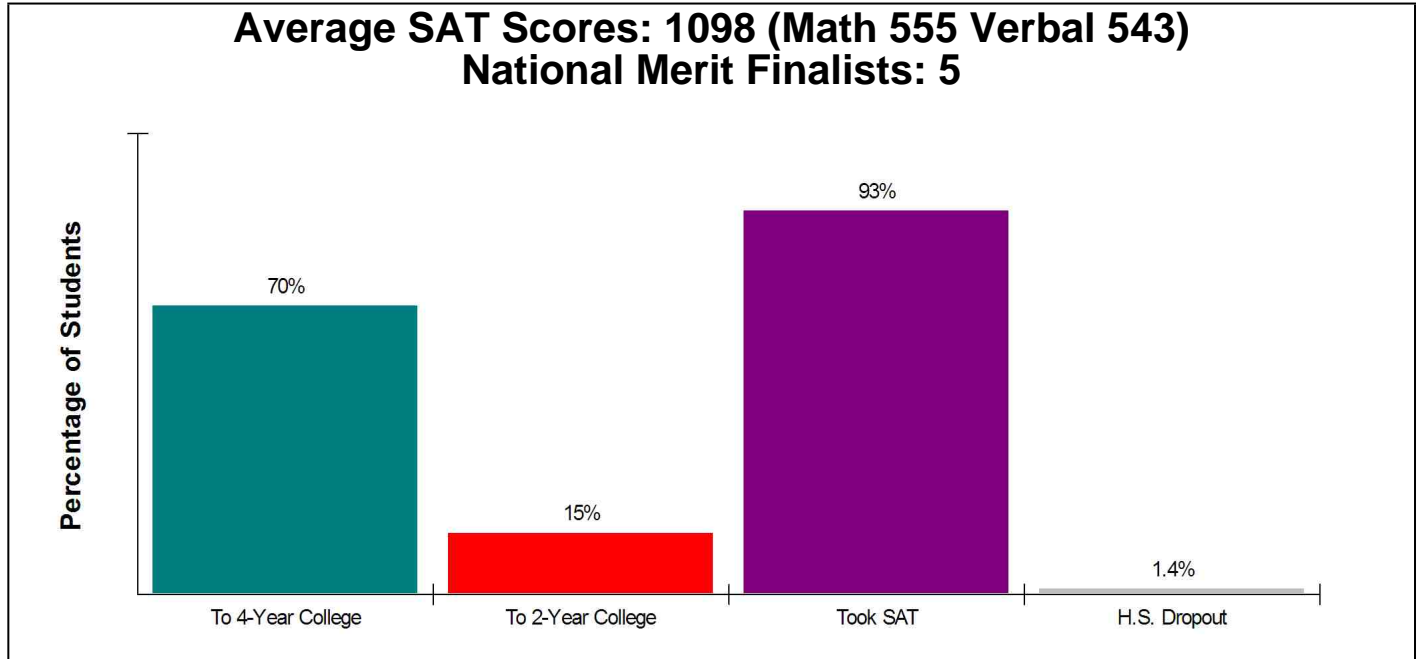

High School Statistics FOR FAIRFIELD SCHOOL DISTRICT

Average SAT Scores: 1098 (Math 555 Verbal 543)
National Merit Finalists: 5