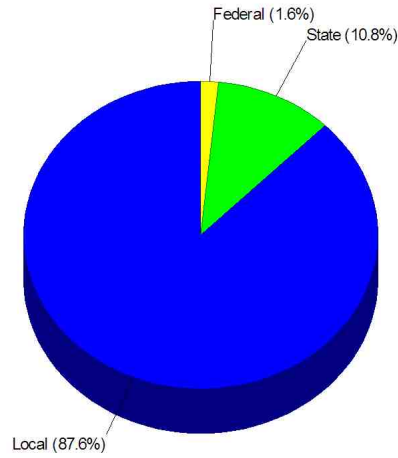

Prepared by Christopher Rich