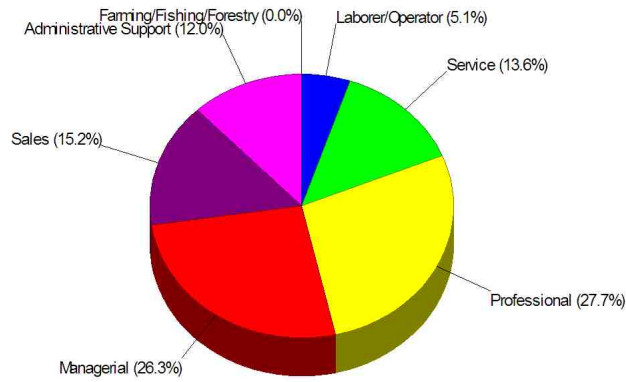

Employment For Town of Fairfield

Average Travel Time To Work = 33.6 Minutes