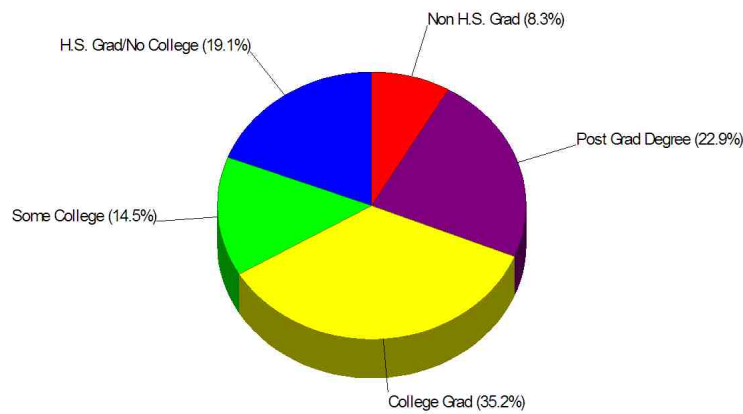

Prepared by Christopher Rich