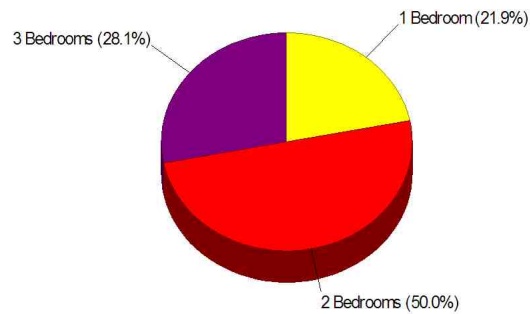

Home Size Breakdown

Rental

For Neighborhood Within Town of Fairfield

Renter Occupied Households = 18.2%

Median Monthly Rent = $1,197

Median Number of Bedrooms = 2