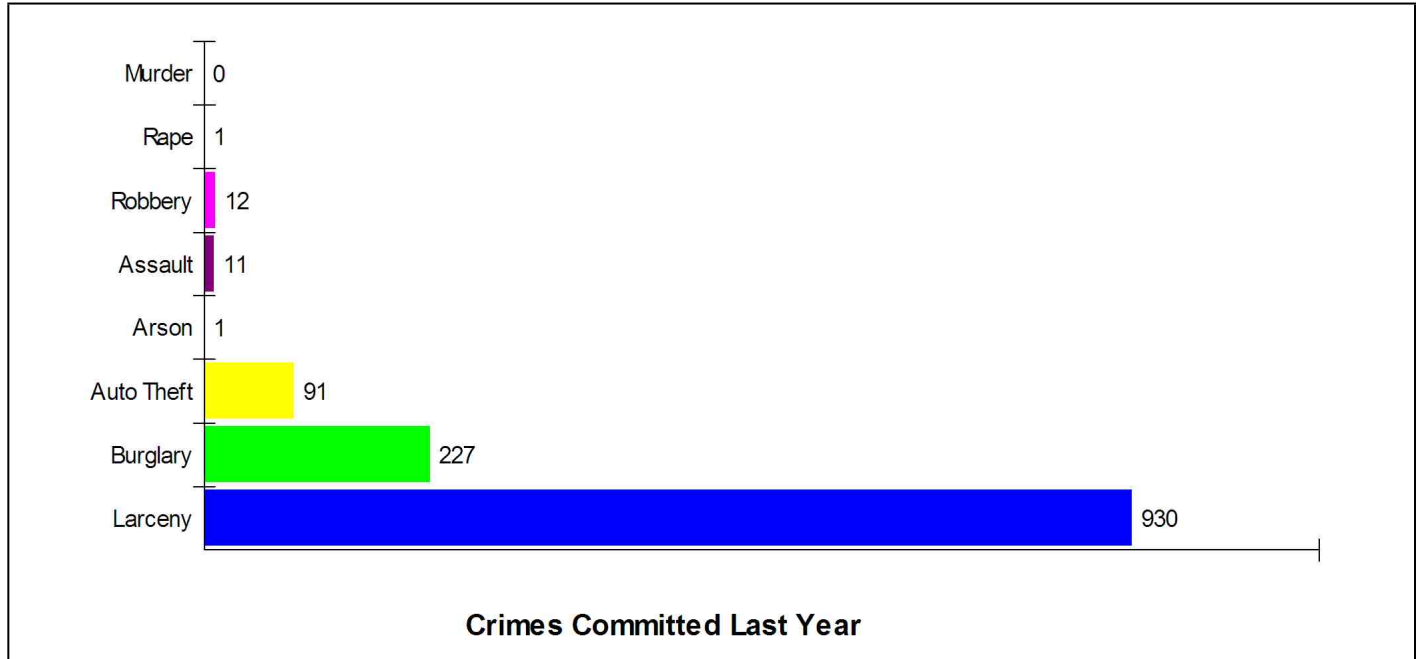

Crime Incidents For Town of Fairfield