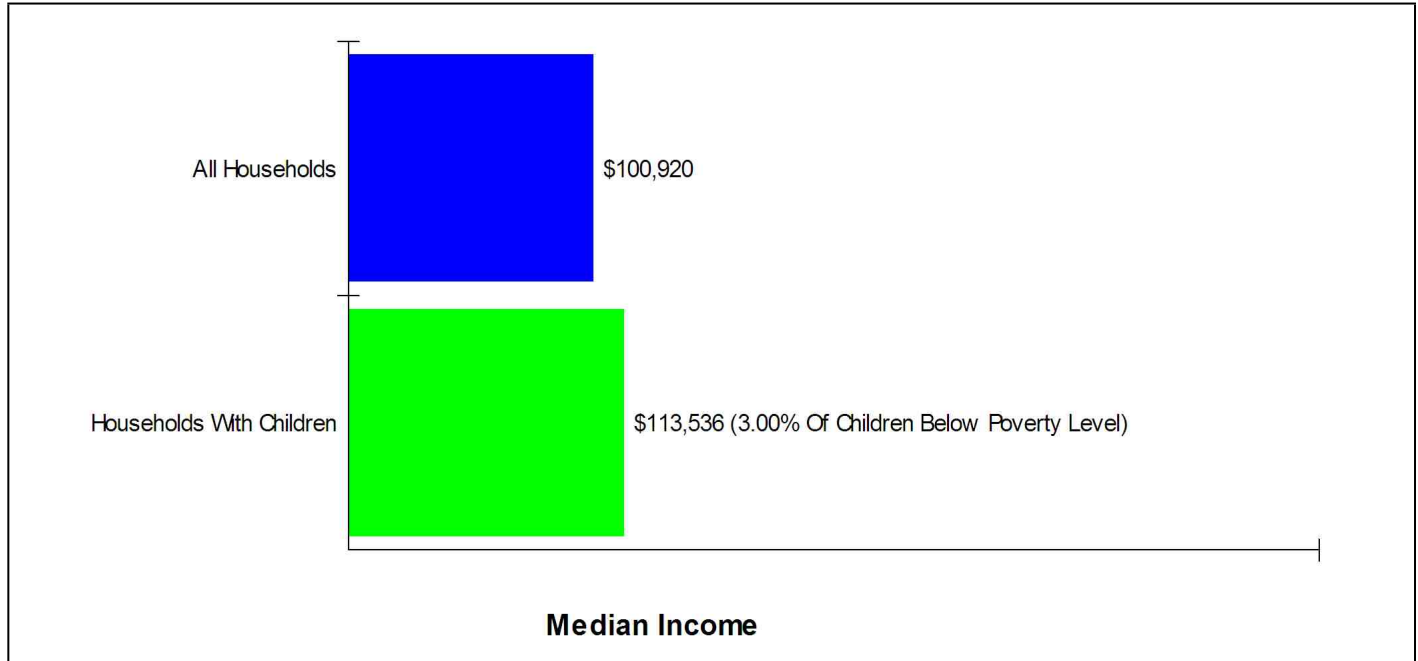

Income FOR FAIRFIELD SCHOOL DISTRICT