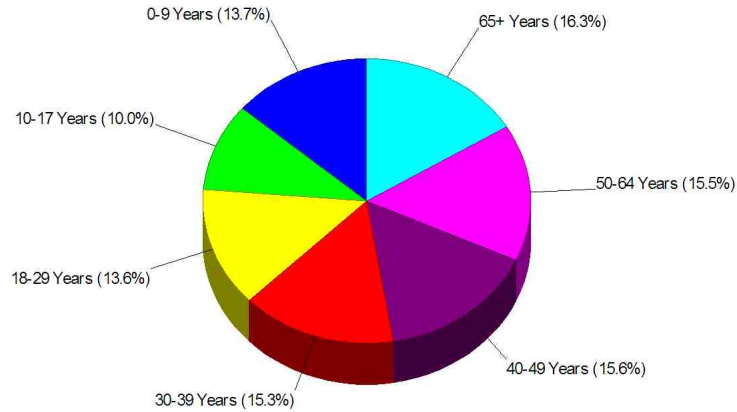

Age Breakdown For Town of Fairfield Average Age = 38.5 Years

Adult Education Level For Town of Fairfield

91.7% High School Graduates
58.1% College Graduates