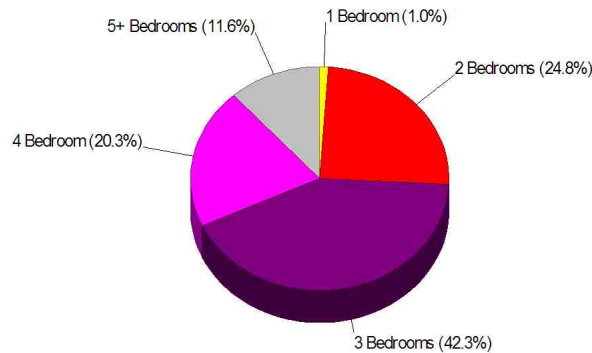

Prepared by Christopher Rich