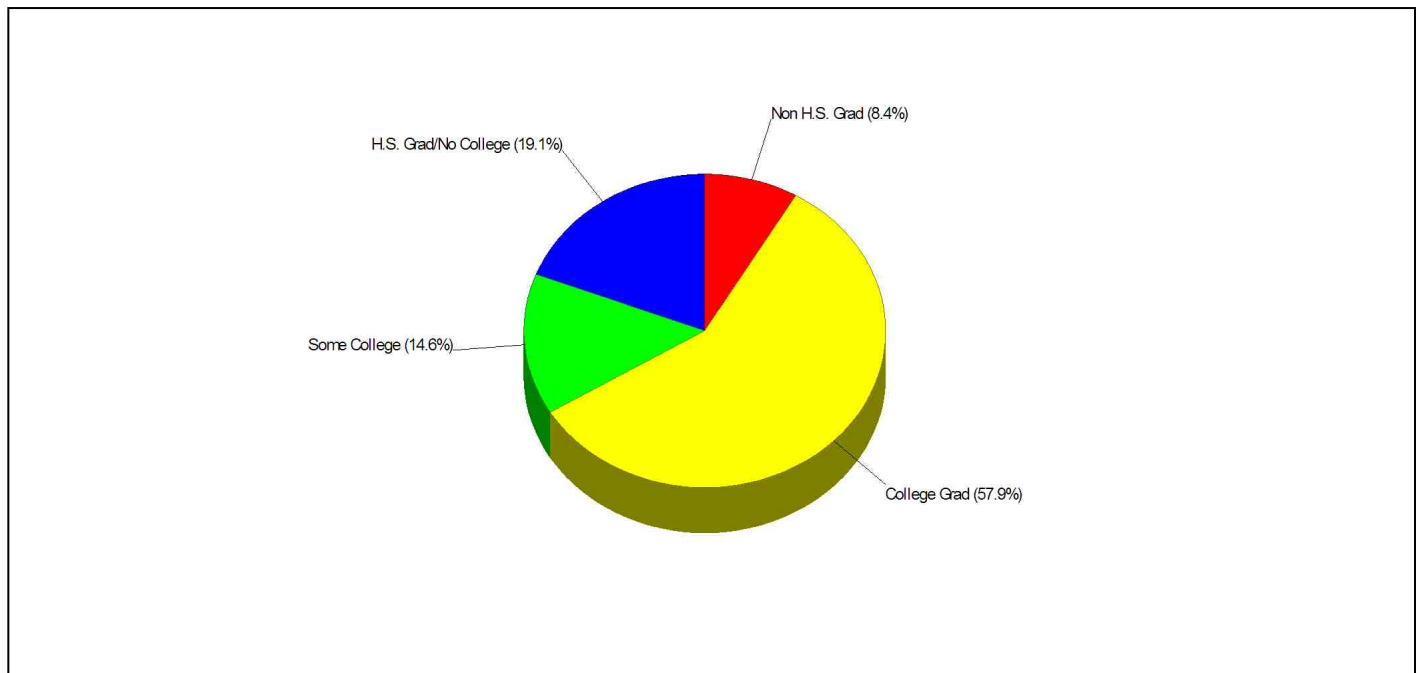

Parent Education Level FOR FAIRFIELD SCHOOL DISTRICT

Prepared by Christopher Rich