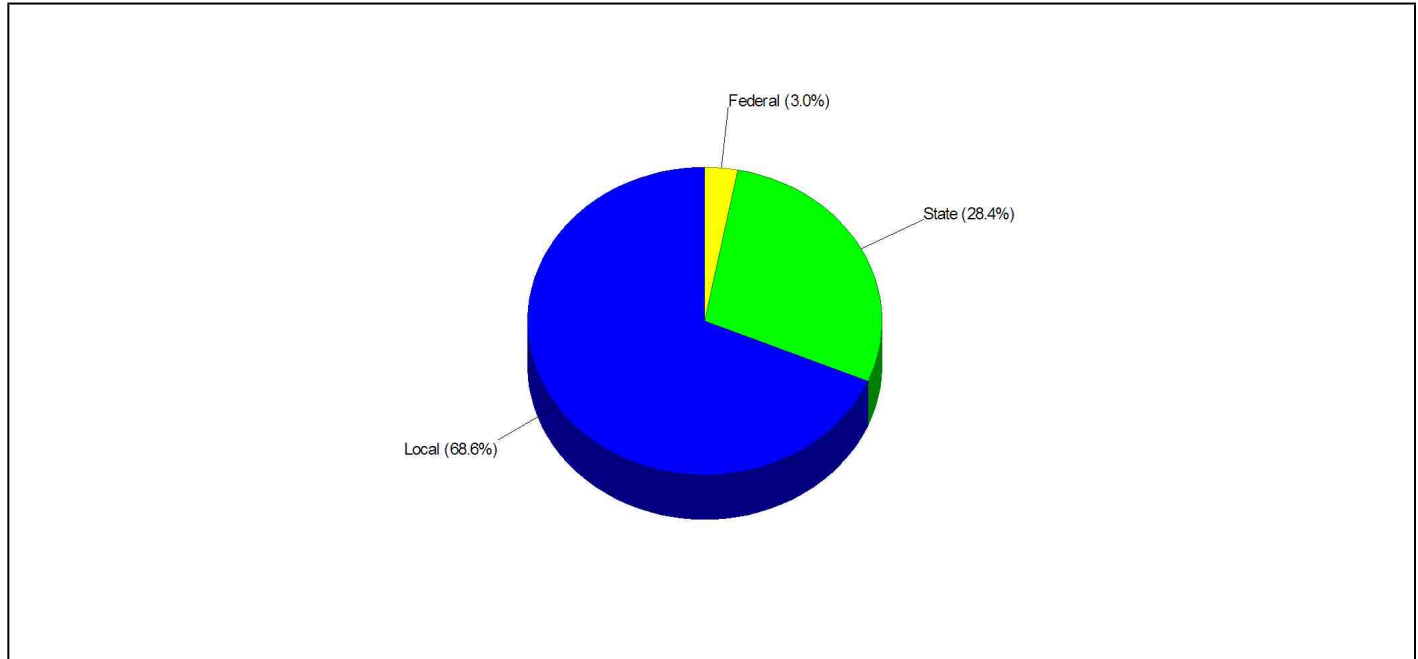

School Funding FOR STRATFORD SCHOOL DISTRICT

Prepared by Christopher Rich