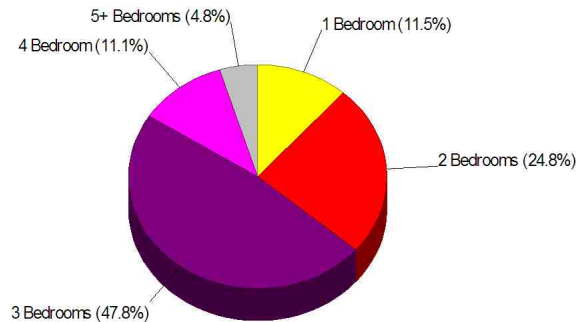

## Home Ownership For Neighborhood Within Town of Stratford

**Owner Occupied Households = 78.4%**  
**Median Housing Value = \$252,482**  
**Median Number of Bedrooms = 3**

**Home Size Breakdown**