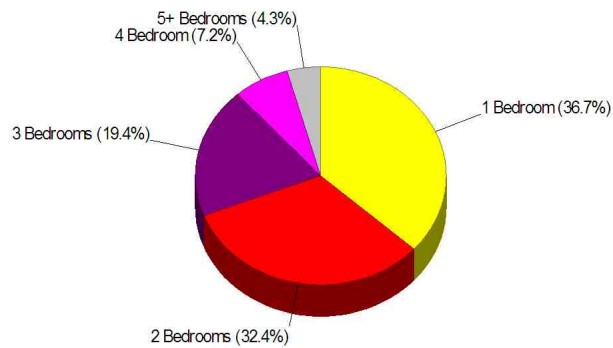

Rental

For Neighborhood Within Town of Stratford

Renter Occupied Households = 21.6%

Median Monthly Rent = $829

Median Number of Bedrooms = 2