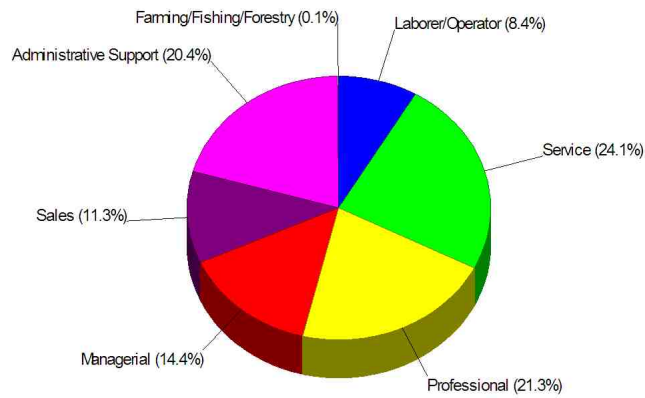

Employment For Town of Stratford

Average Travel Time To Work = 25.4 Minutes

Occupation

Prepared by Christopher Rich