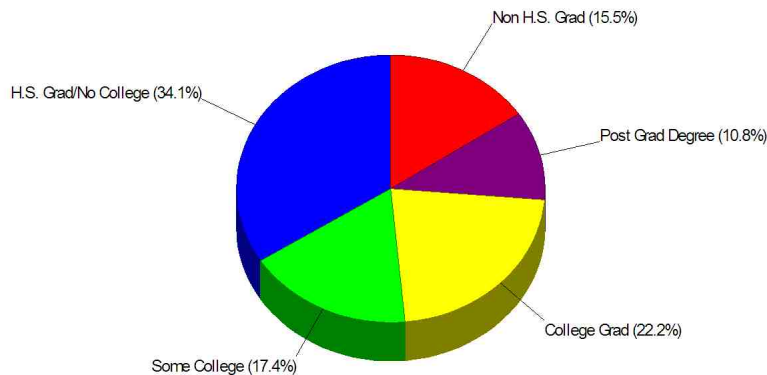

Prepared by Christopher Rich