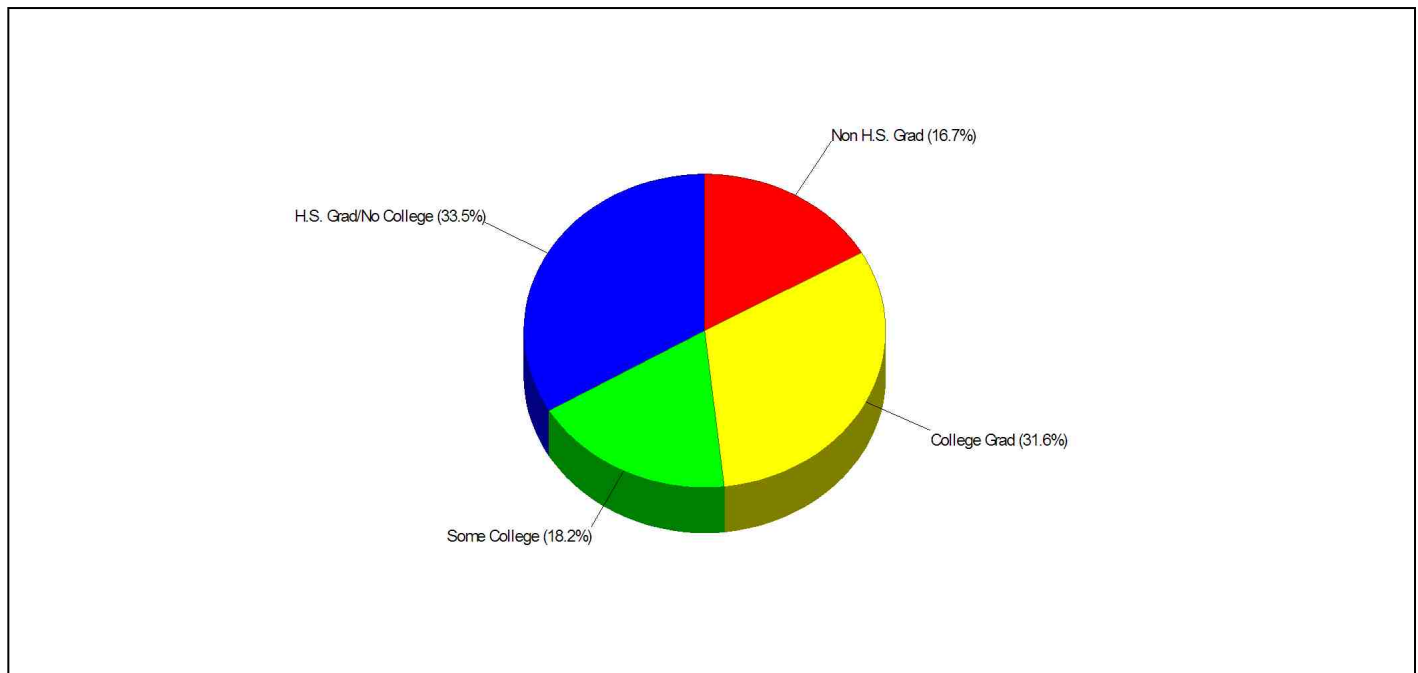

Parent Education Level FOR STRATFORD SCHOOL DISTRICT

Prepared by Christopher Rich