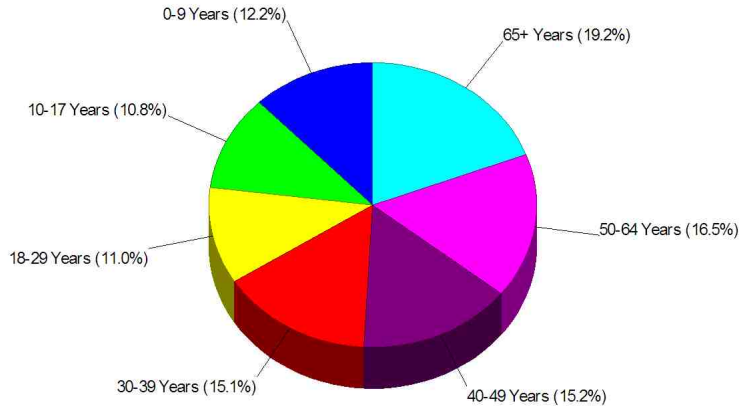

Age Breakdown For Town of Stratford Average Age = 40.6 Years

Adult Education Level For Town of Stratford

84.5% High School Graduates
33.0% College Graduates