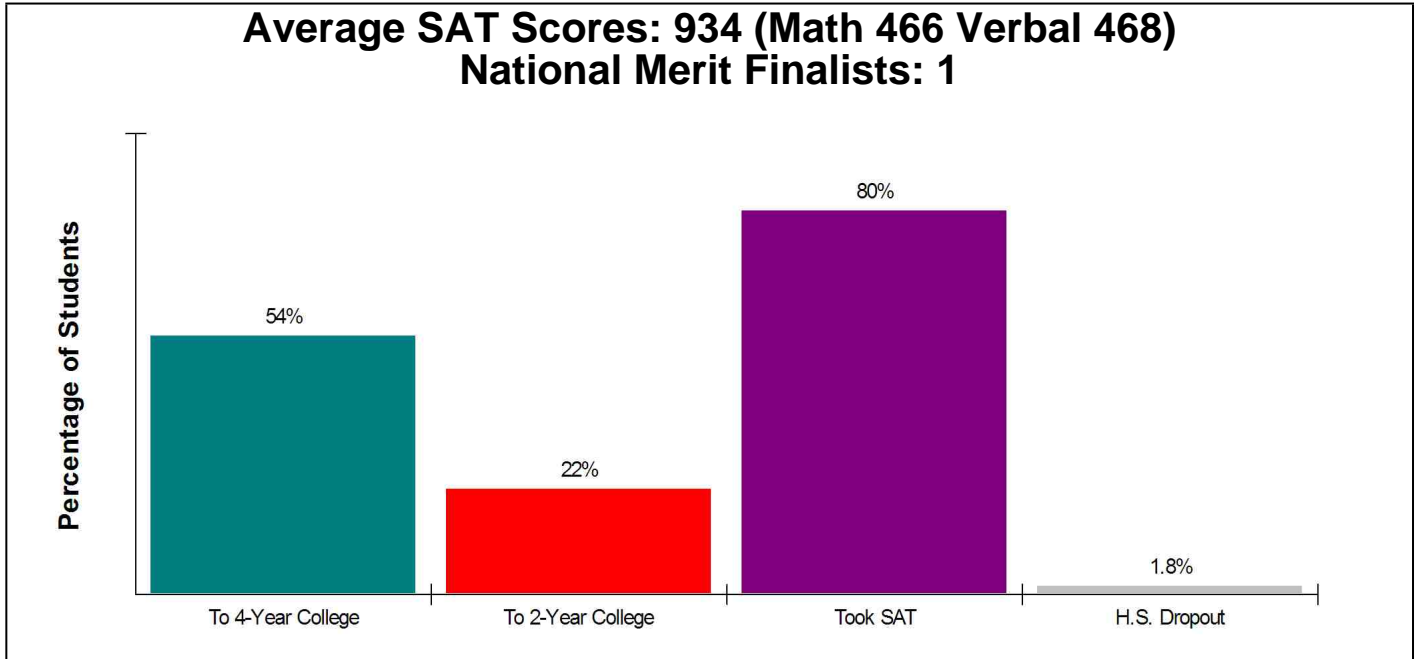

High School Statistics FOR STRATFORD SCHOOL DISTRICT

Average SAT Scores: 934 (Math 466 Verbal 468)
National Merit Finalists: 1