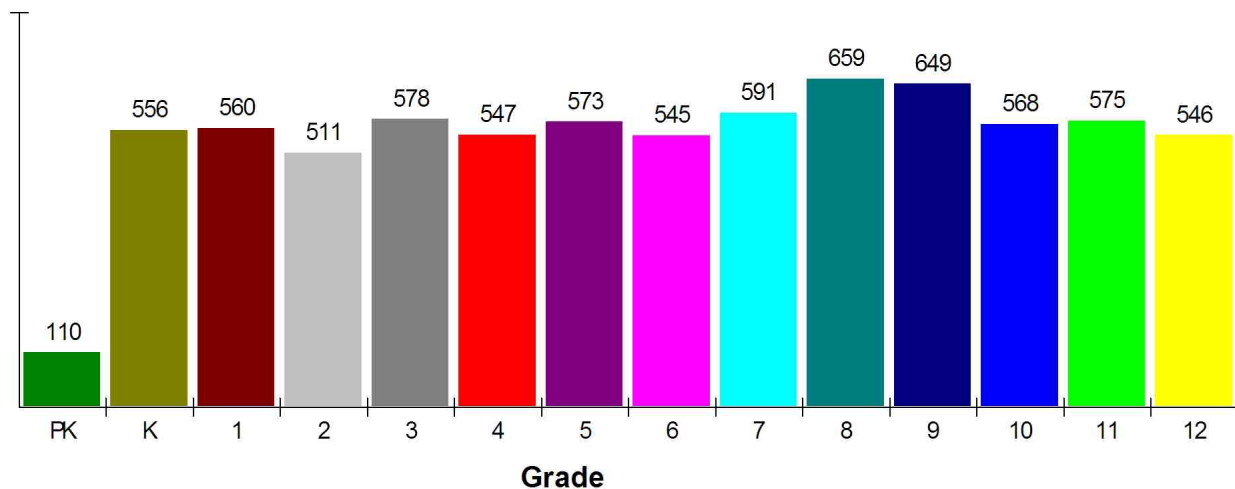

Student Enrollment By Grade FOR STRATFORD SCHOOL DISTRICT

Total Enrollment = 7,568

National Enrollment Ranking: 1,249 of 15,679 (92nd Percentile)
State Enrollment Ranking: 20 of 189 (89th Percentile)

Prepared by Christopher Rich