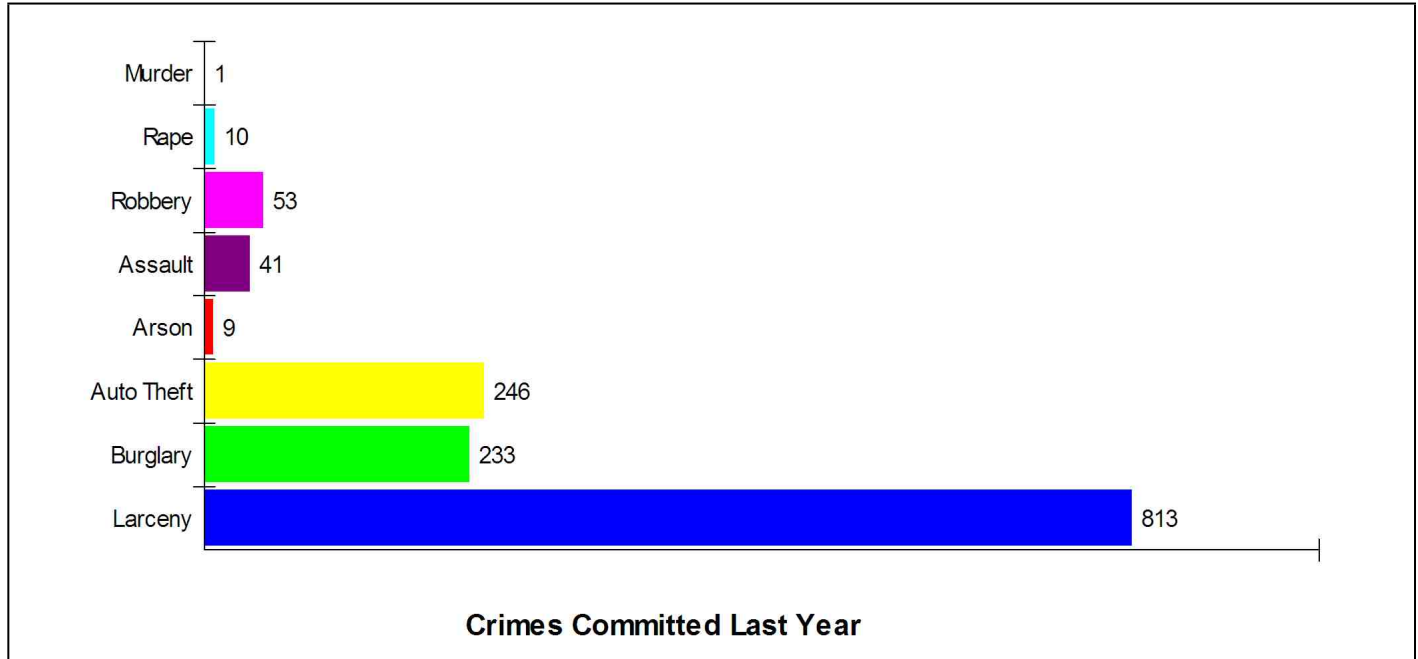

Crime Incidents For Town of Stratford