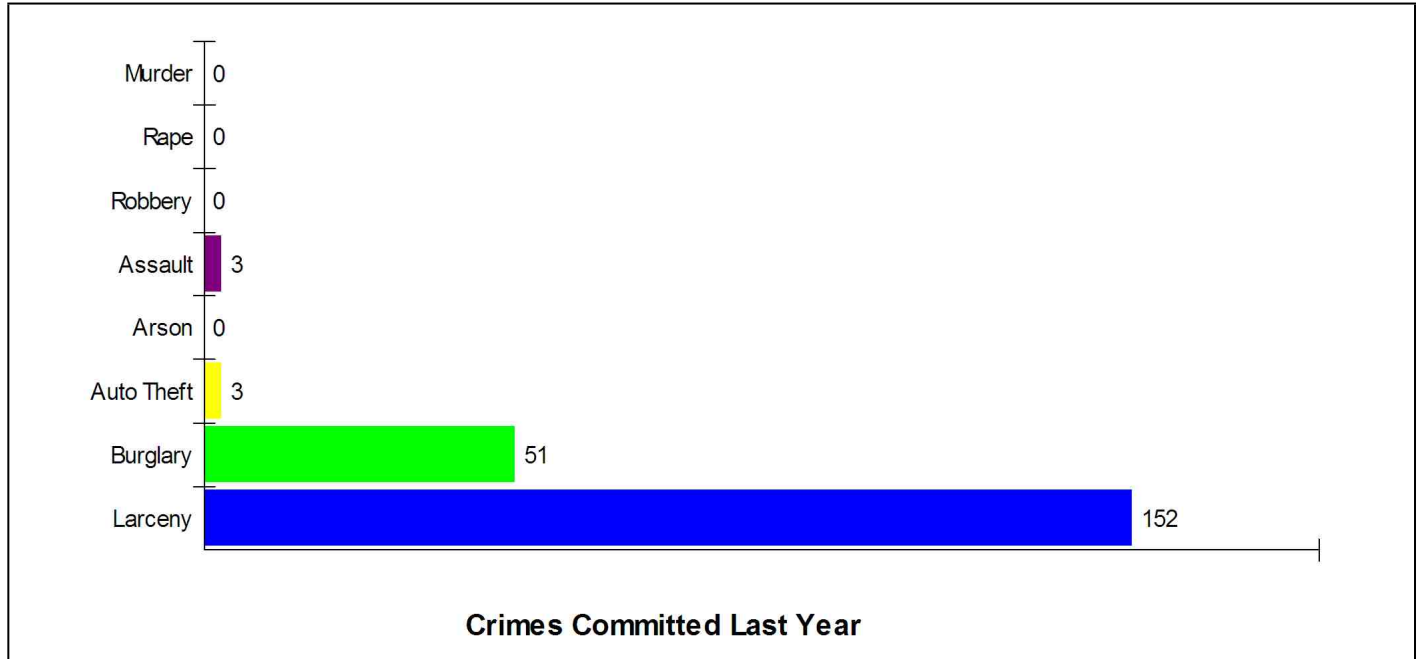

Crime Incidents For Town of Wilton