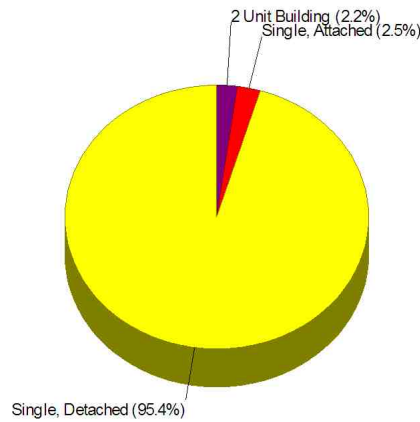

Type of Dwelling

Home Ownership For Neighborhood Within Town of Wilton

Owner Occupied Households = 90.3%
Median Housing Value = $1,259,776
Median Number of Bedrooms = 4