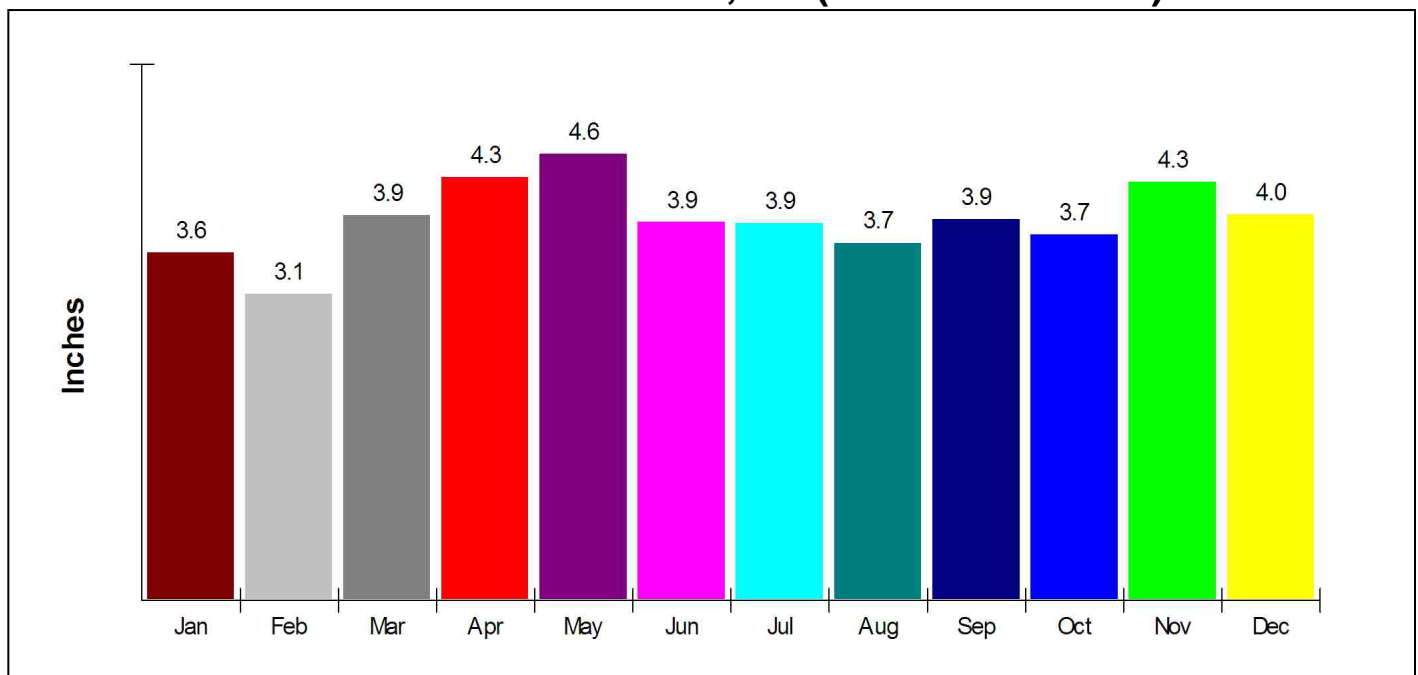

Average Precipitation Measured at NORWALK, CT (elevation = 37ft.)

Prepared by Christopher Rich