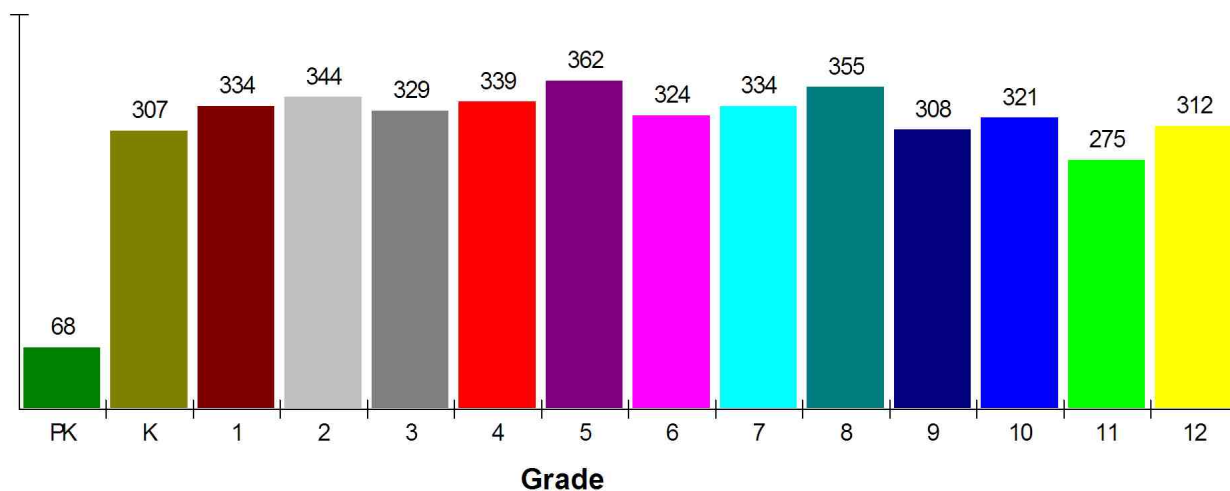

Student Enrollment By Grade FOR WILTON SCHOOL DISTRICT

Total Enrollment = 4,312

National Enrollment Ranking: 2,802 of 15,679 (82nd Percentile)
State Enrollment Ranking: 49 of 189 (74th Percentile)

Prepared by Christopher Rich