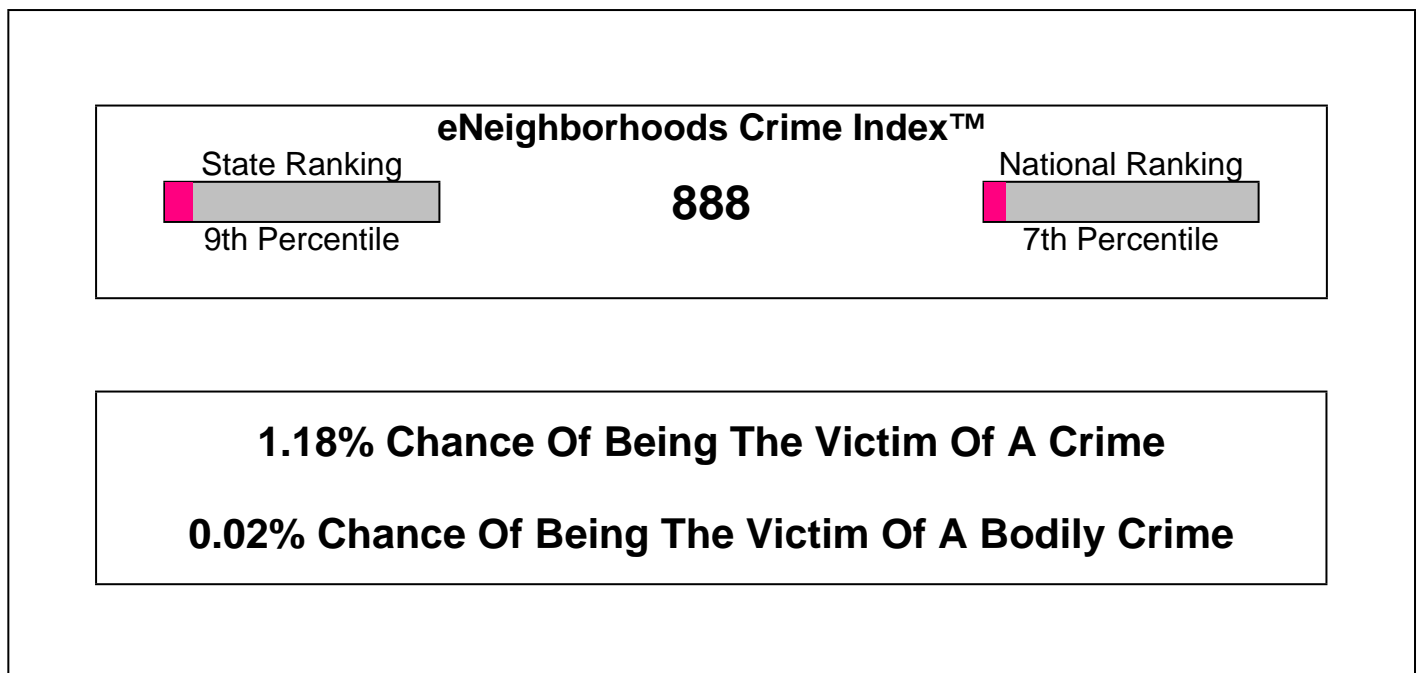

Crime Index For Town of Wilton

Prepared by Christopher Rich