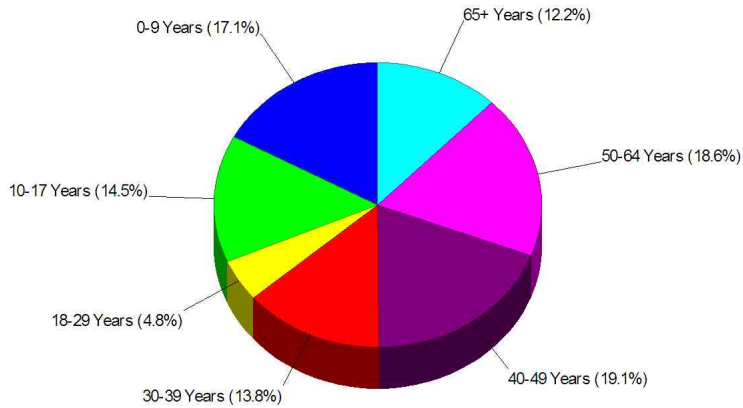

Age Breakdown For Town of Wilton Average Age = 40.0 Years