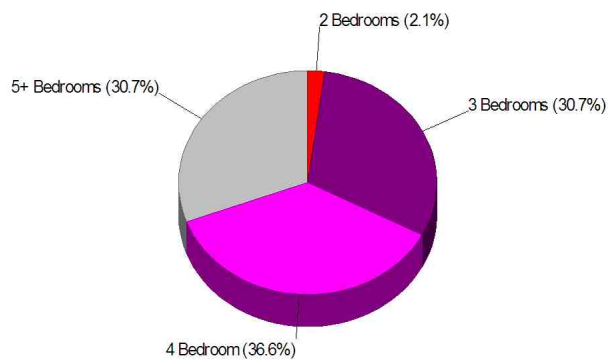

Prepared by Christopher Rich