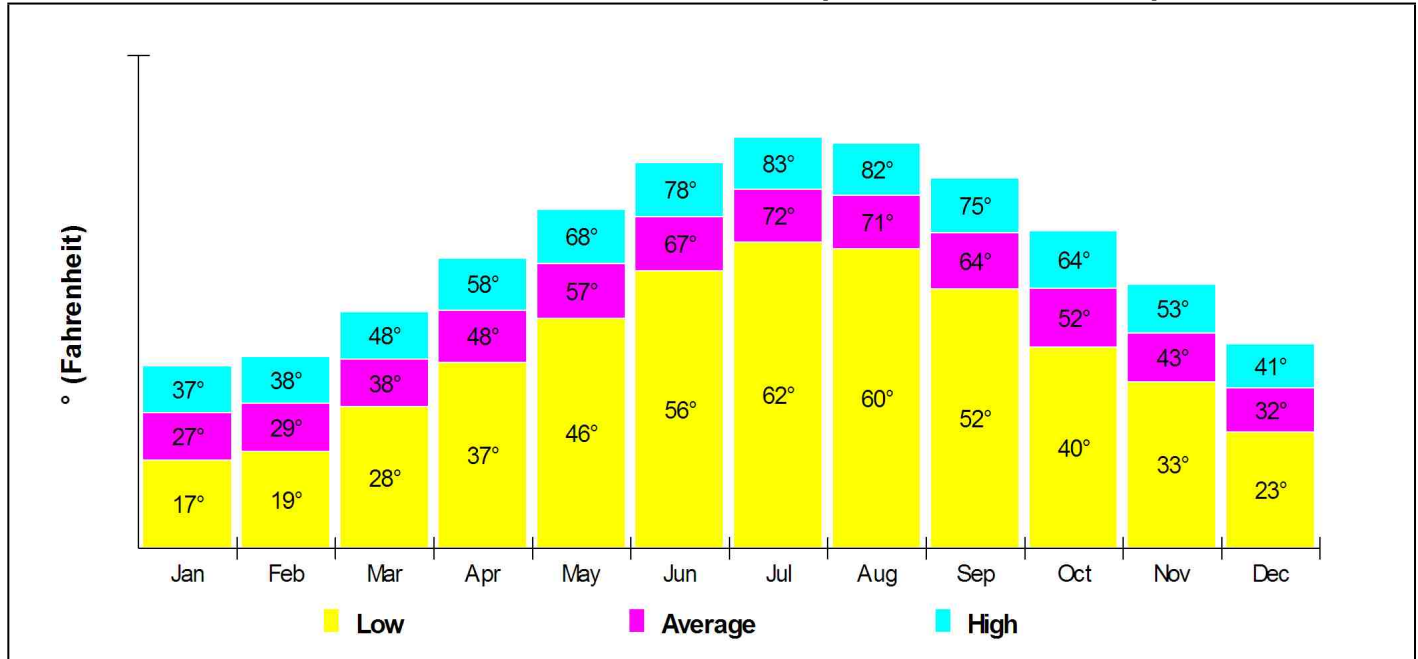

Temperature Measured at NORWALK, CT (elevation = 37ft.)