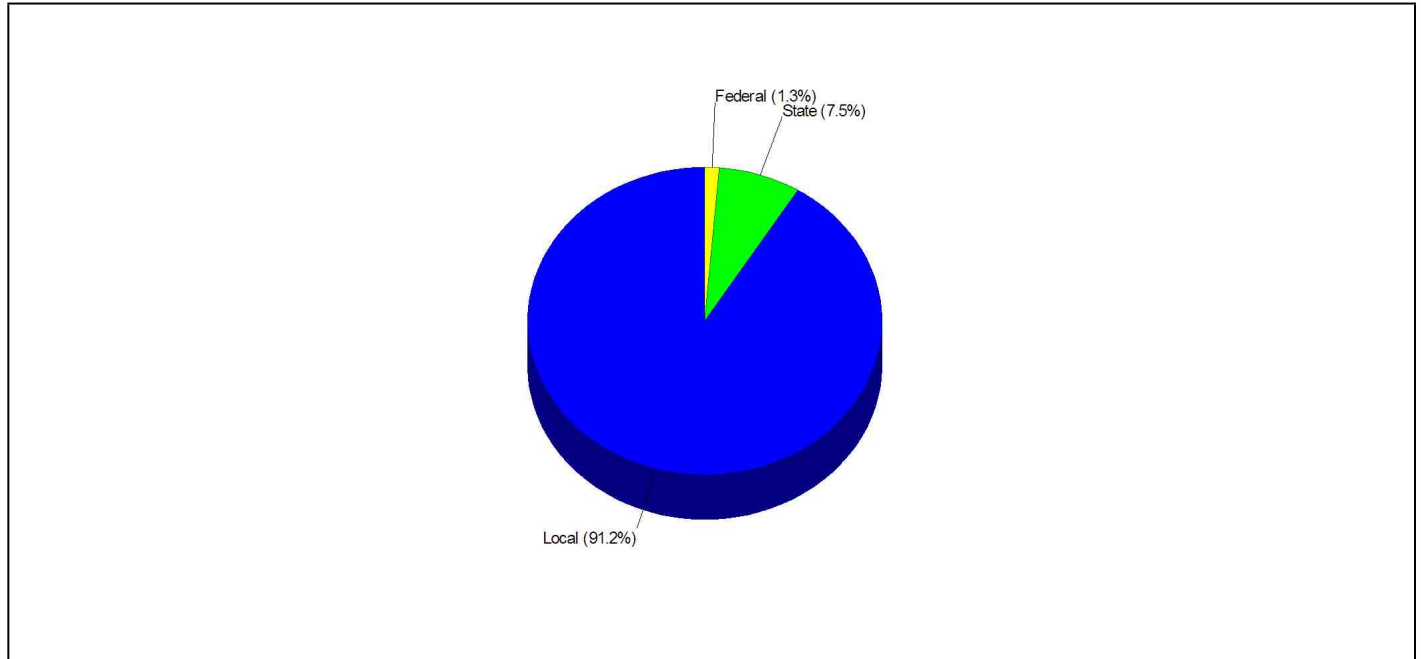

School Funding FOR WILTON SCHOOL DISTRICT

Prepared by Christopher Rich