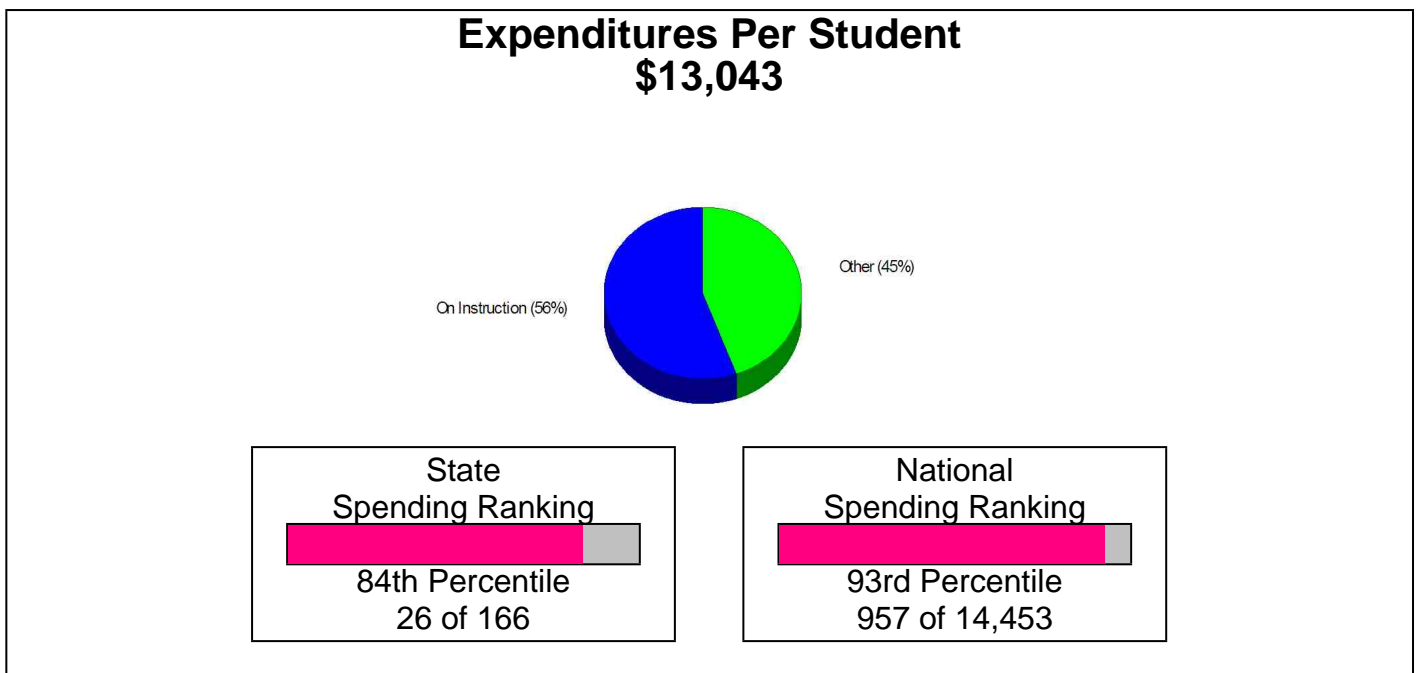

School Expenditures FOR WILTON SCHOOL DISTRICT

Expenditures Per Student
$13,043

Prepared by Christopher Rich