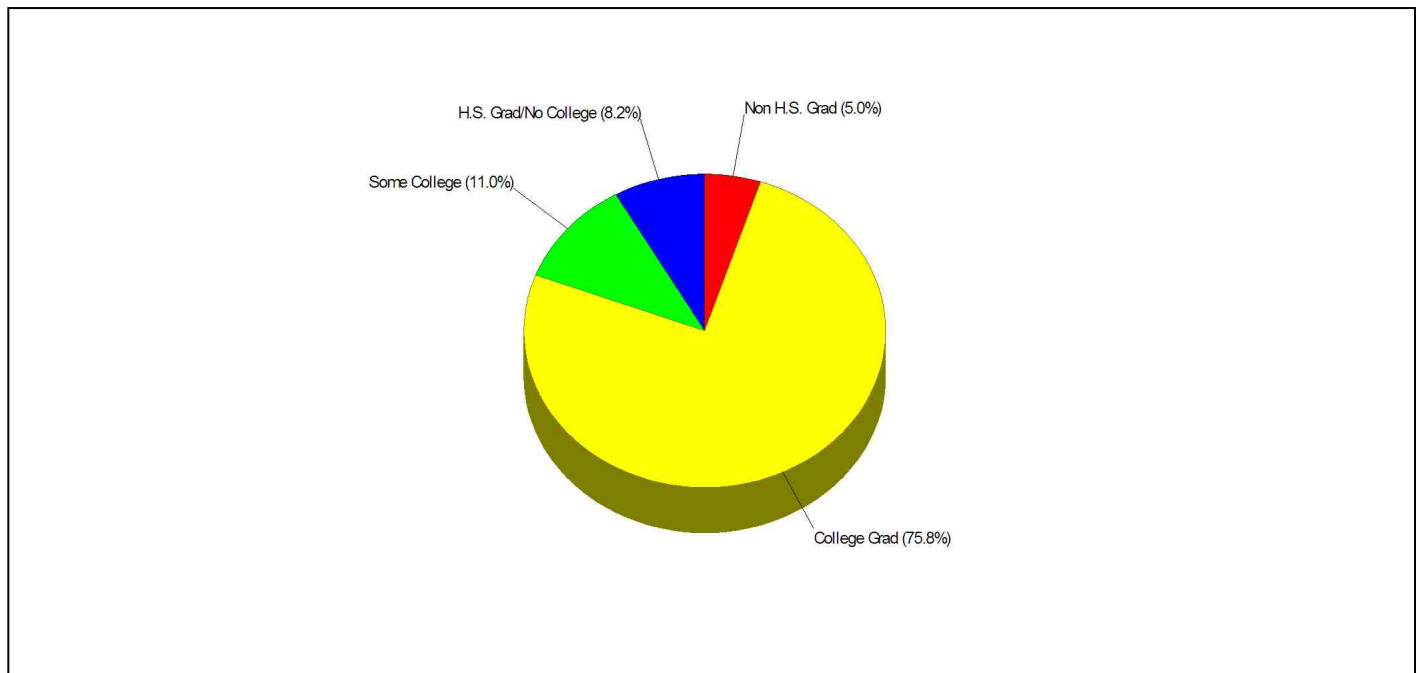

Parent Education Level FOR WILTON SCHOOL DISTRICT

Prepared by Christopher Rich