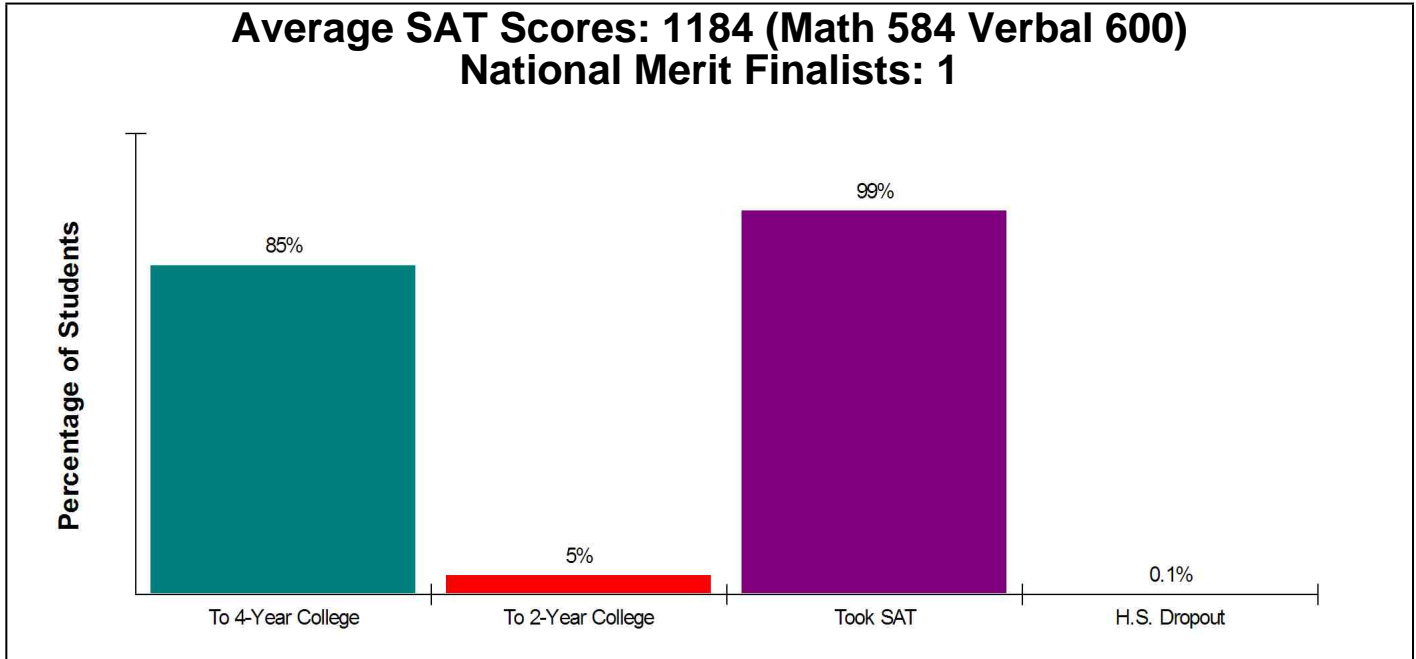

High School Statistics FOR WILTON SCHOOL DISTRICT

Average SAT Scores: 1184 (Math 584 Verbal 600)
National Merit Finalists: 1