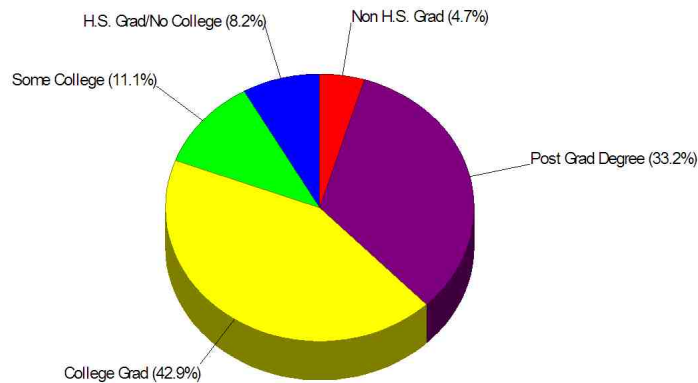

Adult Education Level For Town of Wilton

95.3% High School Graduates
76.1% College Graduates