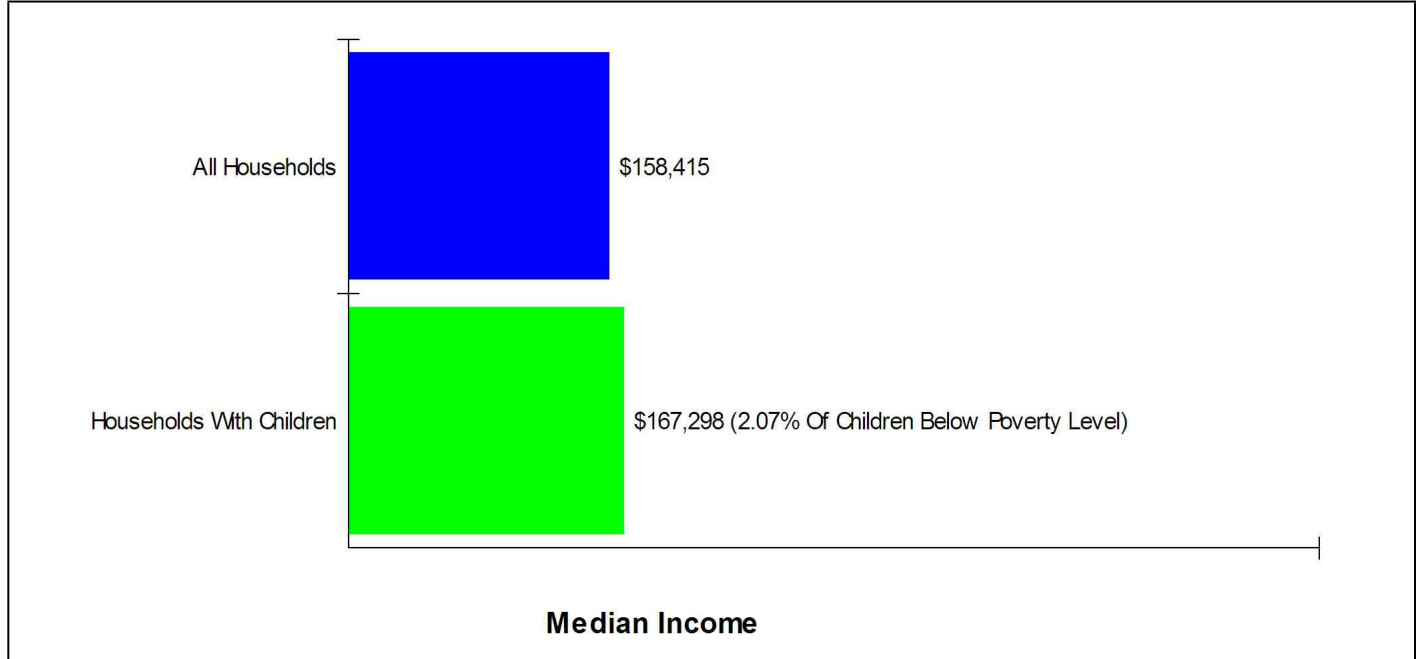

Income FOR WILTON SCHOOL DISTRICT