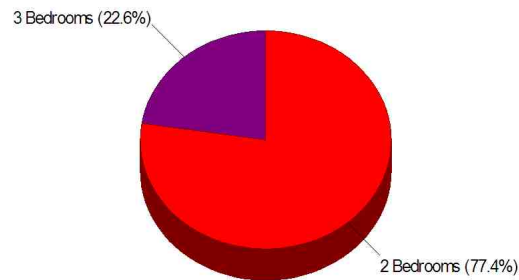

School Type: Regular

Gender: Coed

Student/Teacher Ratio: 19.3 to 1

Housing Information

Wilton, Town of

Prepared by Christopher Rich

WILLIAM RAVEIS
REAL ESTATE & HOME SERVICES
Now England's Largest Family-Owned Real Estate Company

Housing Information

Housing Characteristics For Neighborhood Within Town of Wilton

Average Age of Housing 36 years

Type of Dwelling

Home Ownership For Neighborhood Within Town of Wilton

Owner Occupied Households = 90.3%
Median Housing Value = \$1,259,776
Median Number of Bedrooms = 4

Home Size Breakdown

Prepared by Christopher Rich

WILLIAM RAVEIS
REAL ESTATE & HOME SERVICES
New England's Largest Family-Owned Real Estate Company

Rental For Neighborhood Within Town of Wilton

Renter Occupied Households = 9.8%
Median Monthly Rent = \$947
Median Number of Bedrooms = 2