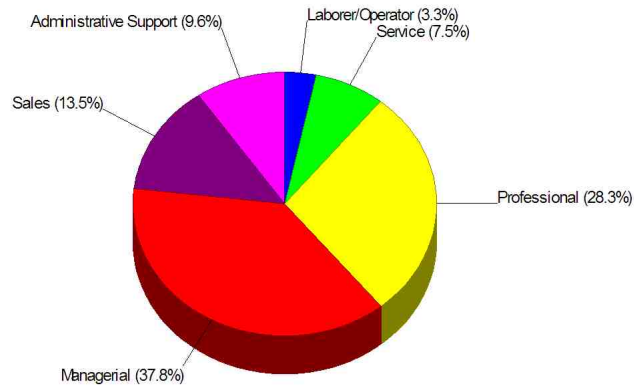

Employment For Town of Wilton

Average Travel Time To Work = 42.0 Minutes

Prepared by Christopher Rich