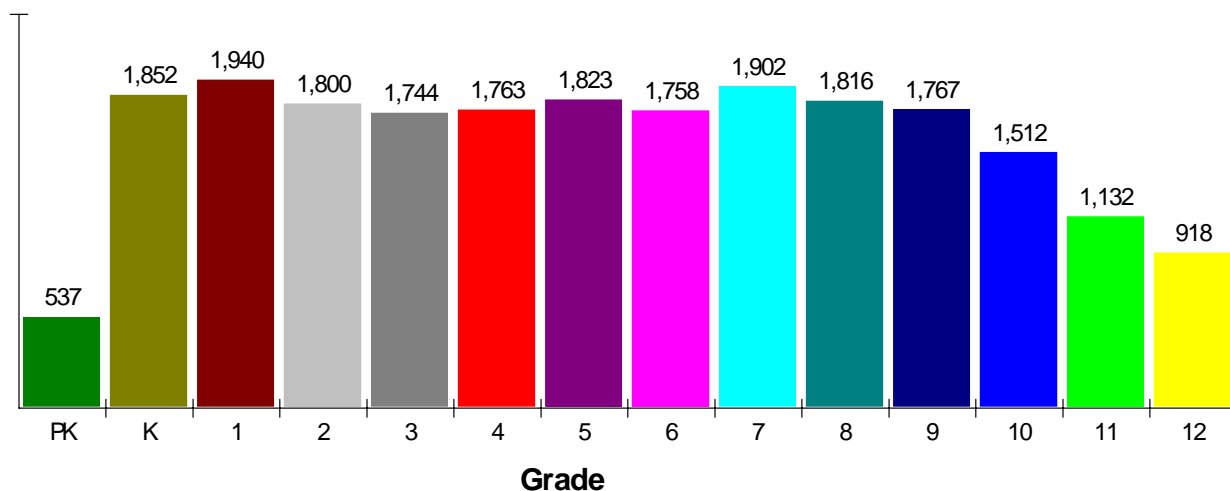

Student Enrollment By Grade FOR BRIDGEPORT SCHOOL DISTRICT

Total Enrollment = 22,264

National Enrollment Ranking: 270 of 15,679 (98th Percentile)
State Enrollment Ranking: 2 of 189 (99th Percentile)

Prepared by Christopher Rich