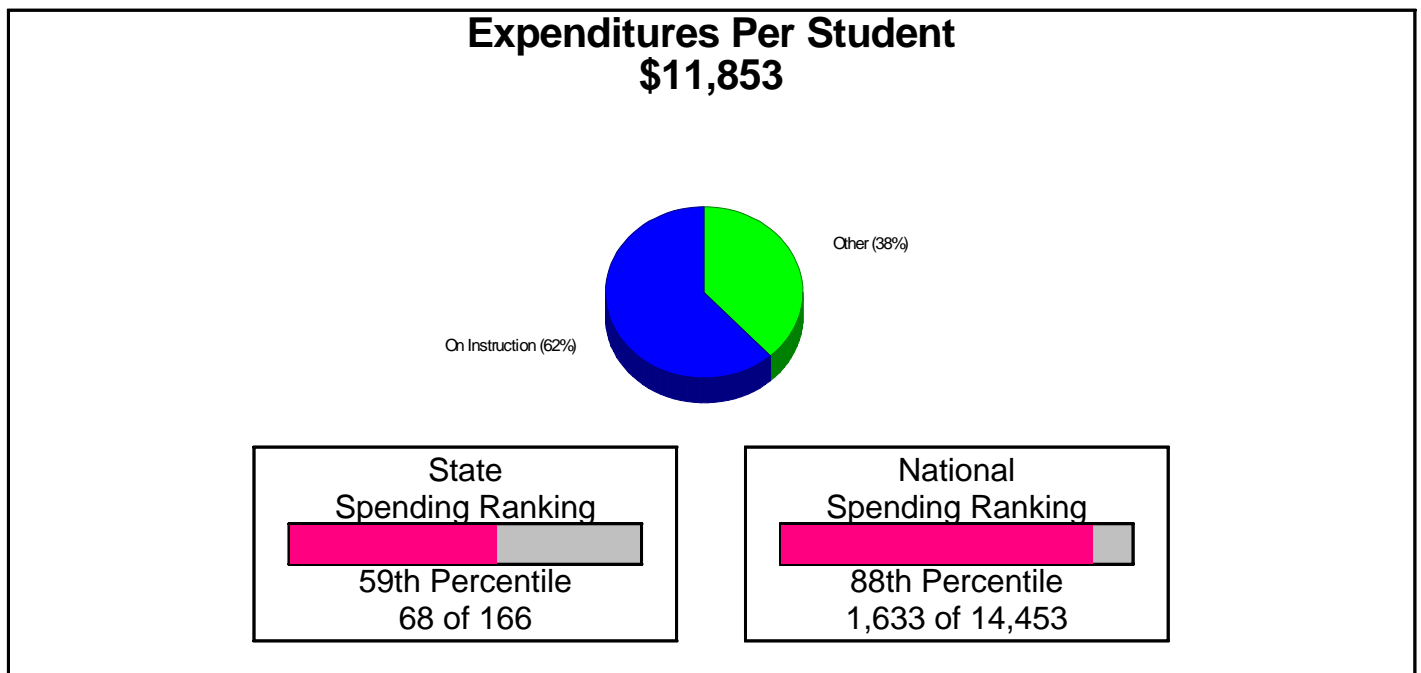

School Expenditures FOR BRIDGEPORT SCHOOL DISTRICT

Expenditures Per Student
$11,853

Prepared by Christopher Rich