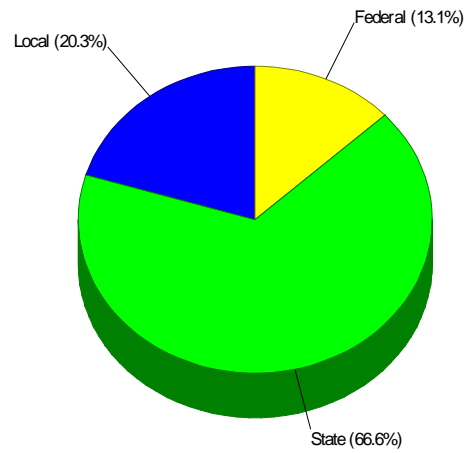

Prepared by Christopher Rich