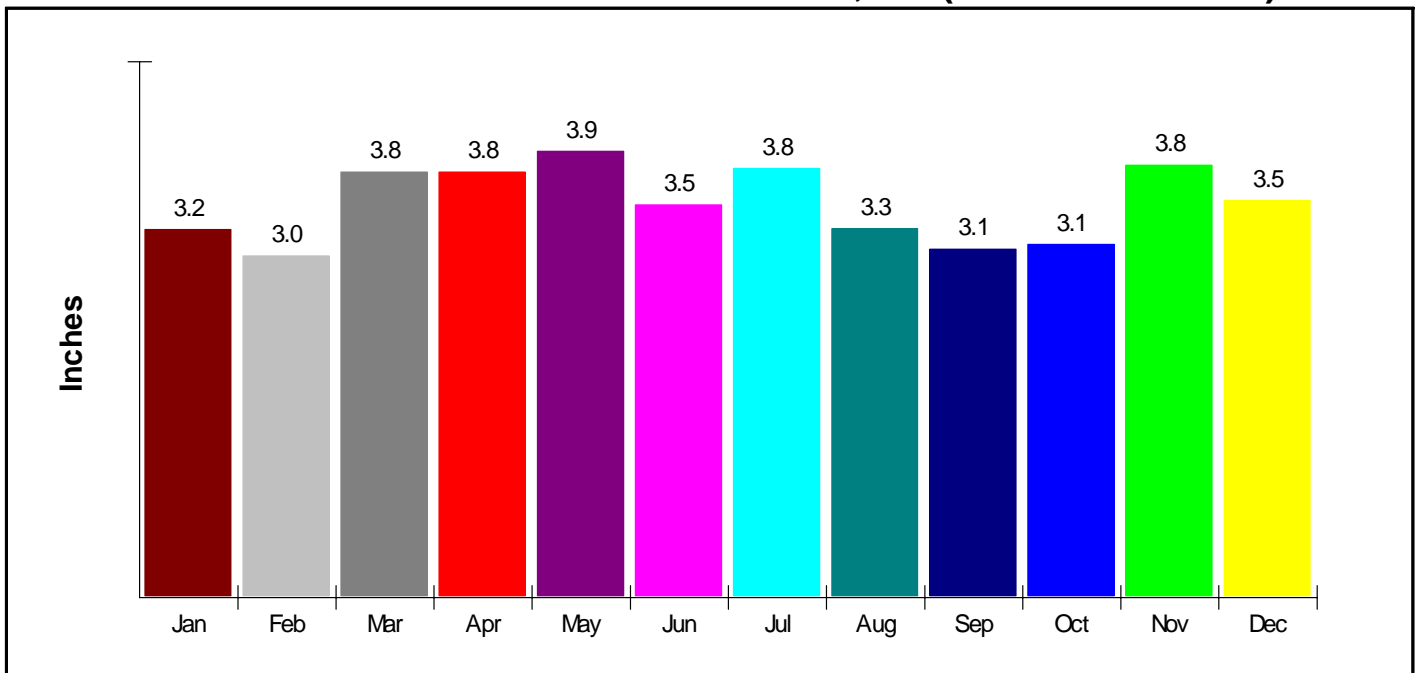

Average Precipitation

Measured at BRIDGEPORT AIRPORT, CT (elevation = 10ft.)

Prepared by Christopher Rich