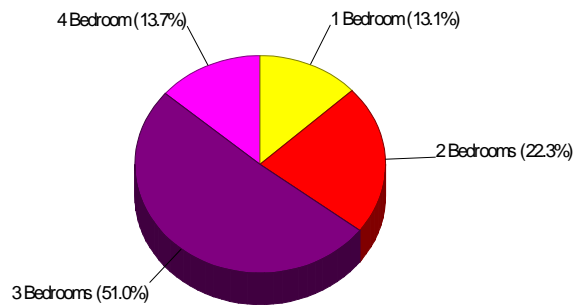

School Type: Not Given

Gender: Coed

Student/Teacher Ratio: 32.0 to 1

Housing Information

Bridgeport, City of

Prepared by Christopher Rich

WILLIAM RAVEIS
— REAL ESTATE & HOME SERVICES —
New England's Largest Family-Owned Real Estate Company

Housing Characteristics For Neighborhood Within City of Bridgeport

Average Age of Housing 41 years

Type of Dwelling

Home Ownership For Neighborhood Within City of Bridgeport

Information Not Available For This Area

Rental

For Neighborhood Within City of Bridgeport

Renter Occupied Households = 100.0%

Median Monthly Rent = \$218

Median Number of Bedrooms = 3

Home Size Breakdown

Crime Information

Bridgeport, City of