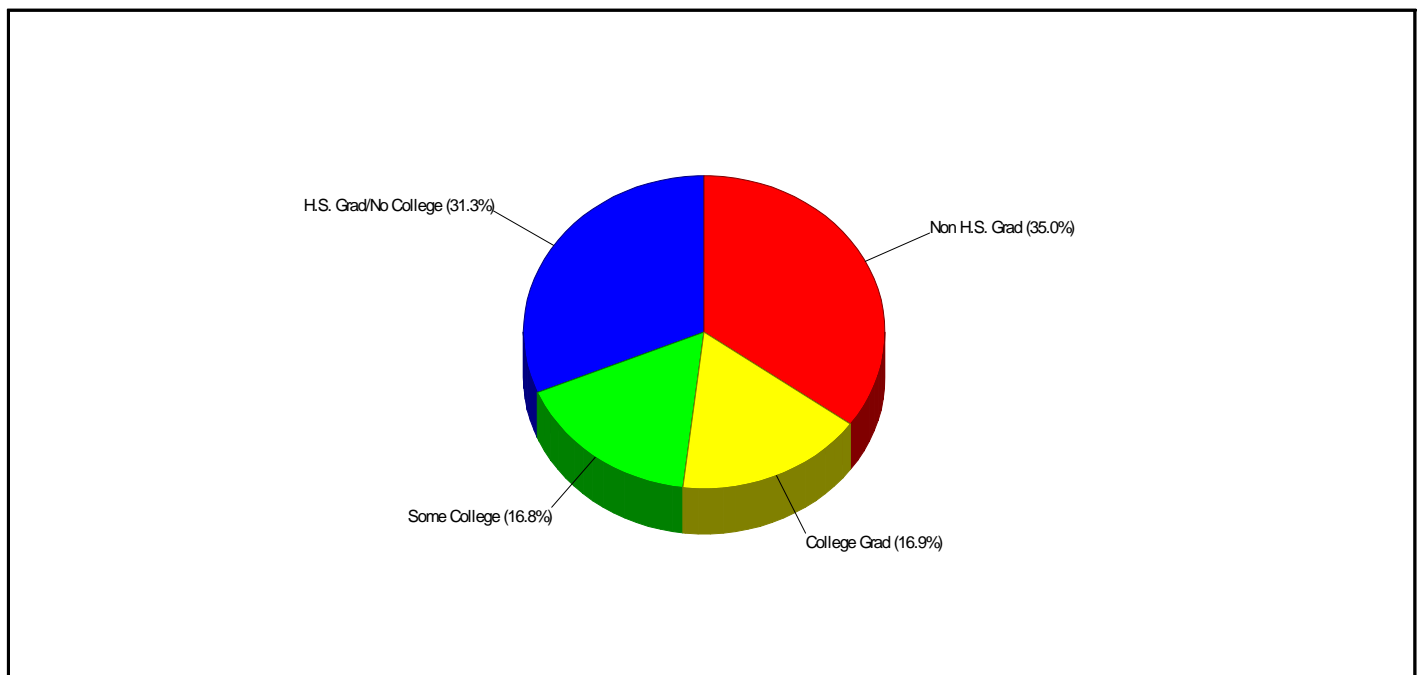

Parent Education Level FOR BRIDGEPORT SCHOOL DISTRICT

Prepared by Christopher Rich