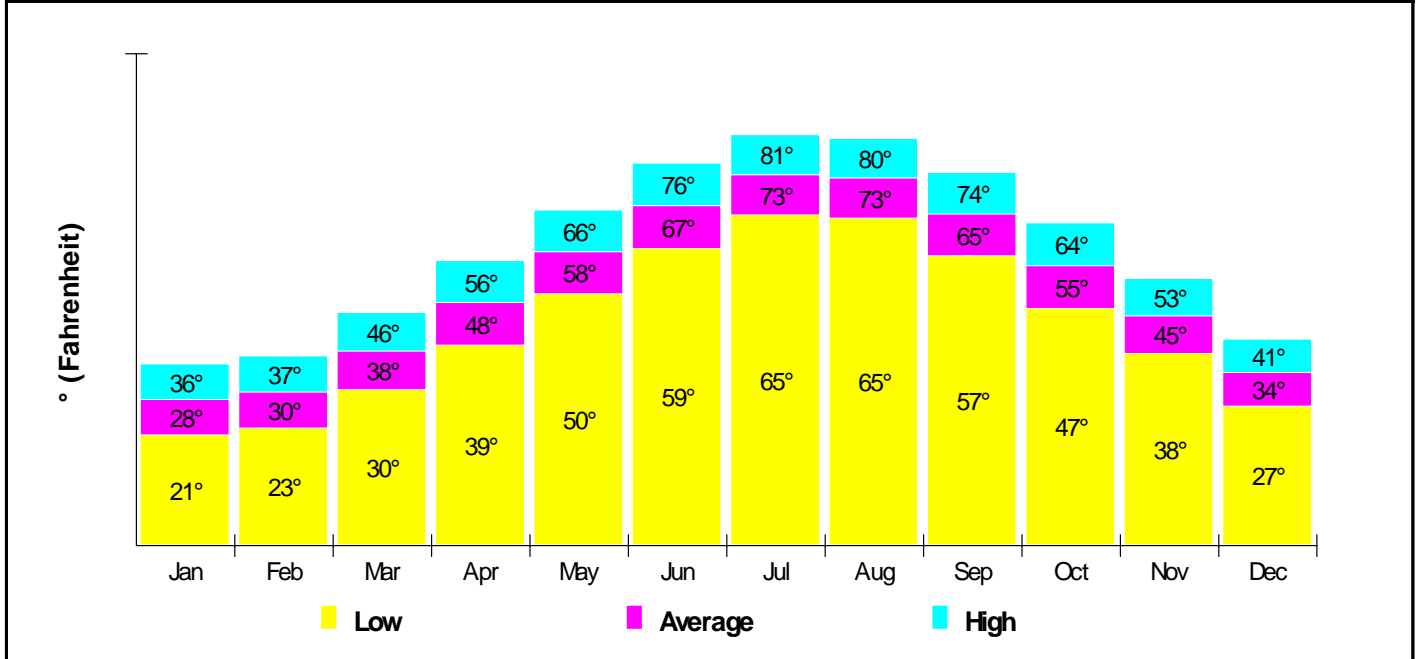

Temperature

Measured at BRIDGEPORT AIRPORT, CT (elevation = 10ft.)