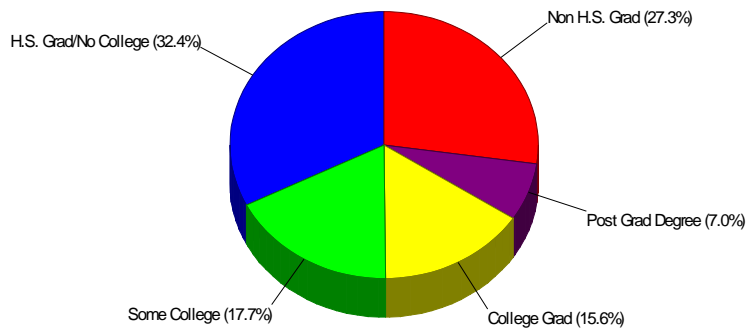

Prepared by Christopher Rich