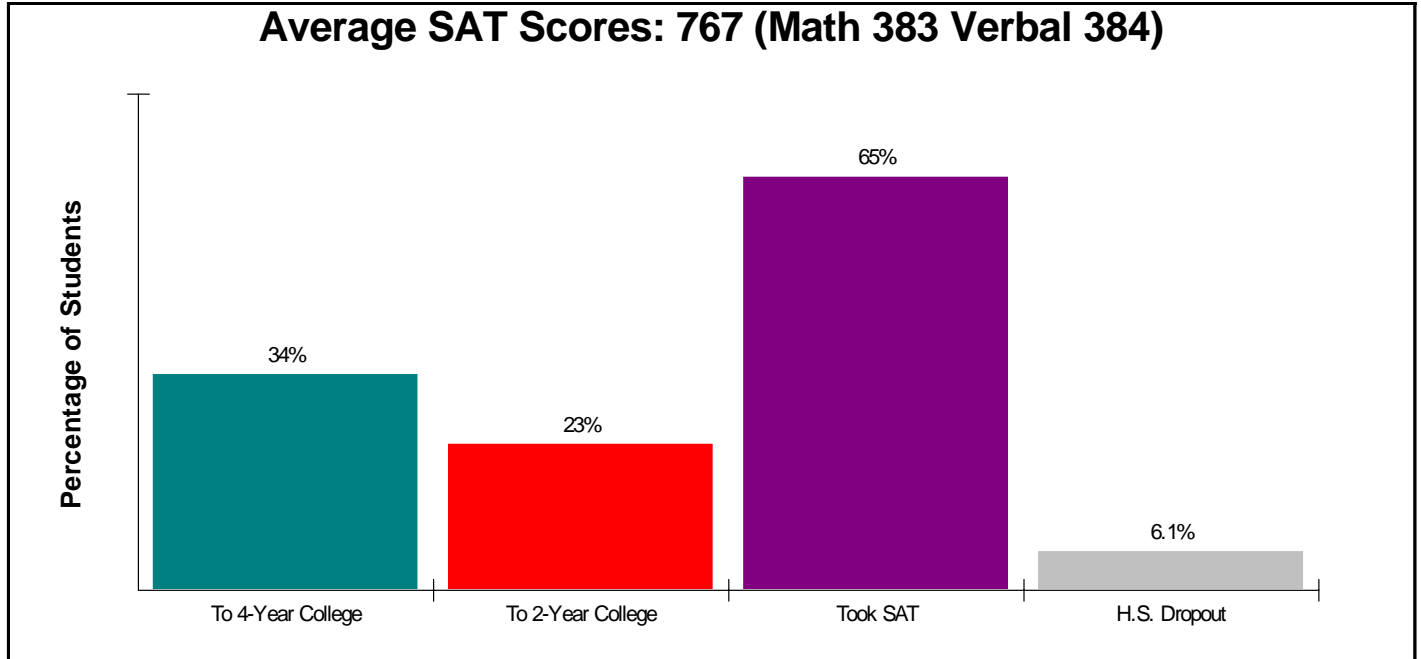

High School Statistics FOR BRIDGEPORT SCHOOL DISTRICT

Average SAT Scores: 767 (Math 383 Verbal 384)