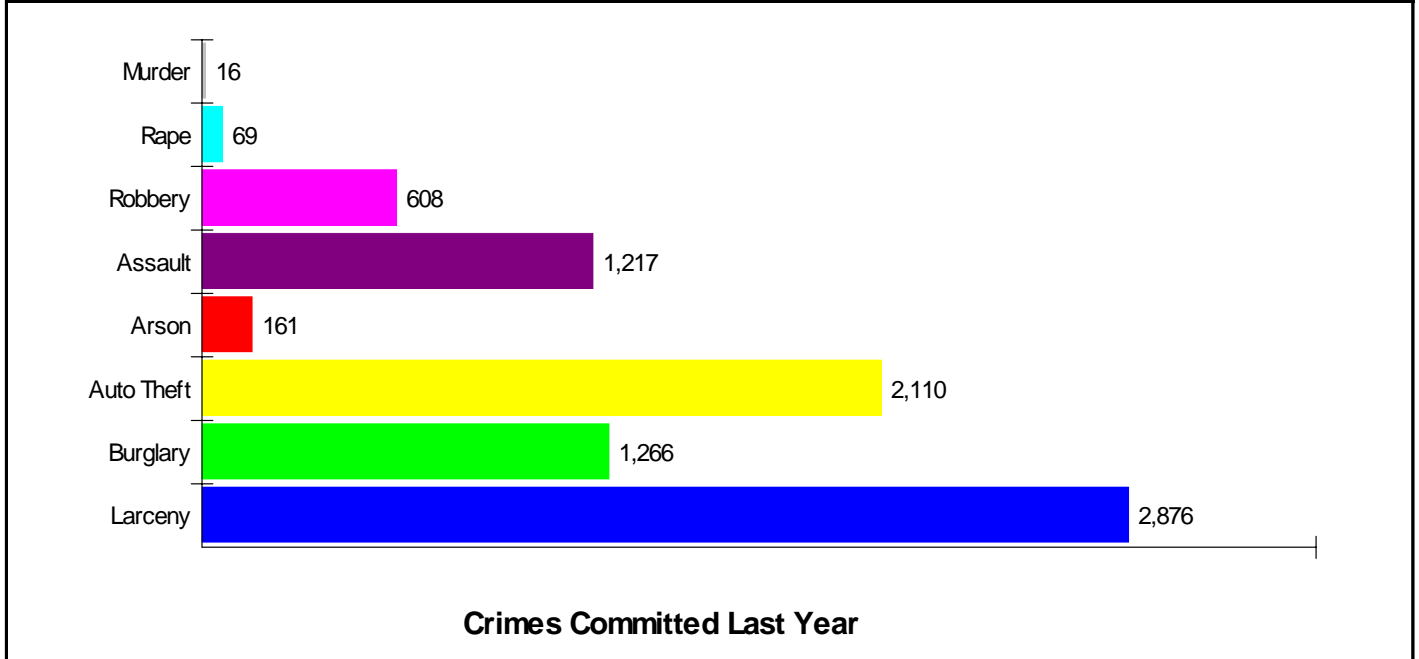

Crime Incidents For City of Bridgeport