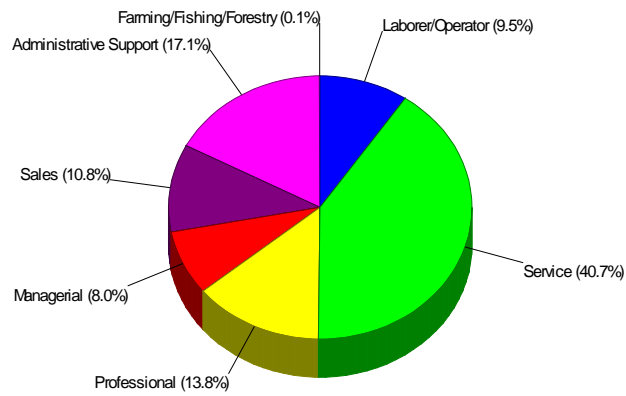

Employment For City of Bridgeport

Average Travel Time To Work = 26.9 Minutes