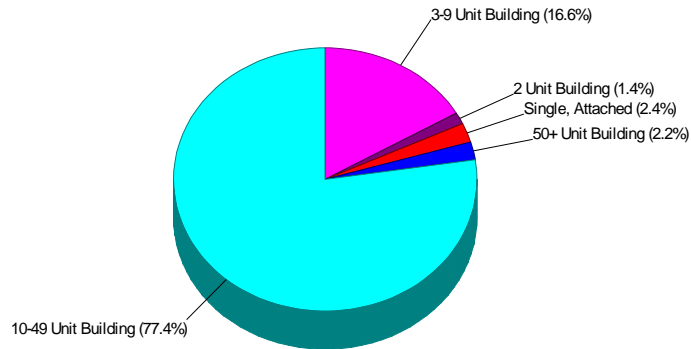

Type of Dwelling

Home Ownership For Neighborhood Within City of Bridgeport

Information Not Available For This Area