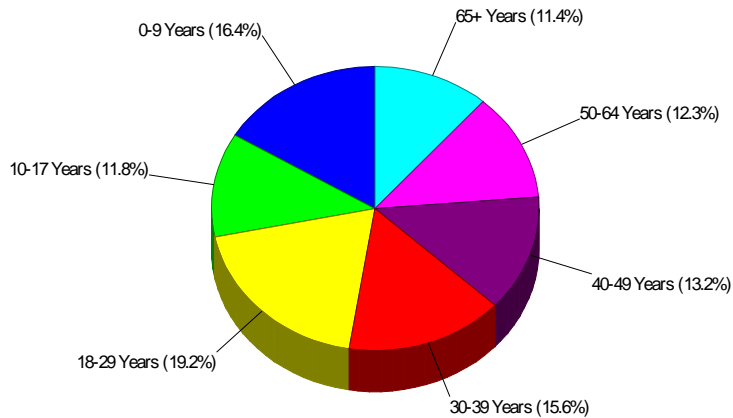

Age Breakdown For City of Bridgeport Average Age = 31.7 Years

Adult Education Level For City of Bridgeport

72.7% High School Graduates
22.6% College Graduates